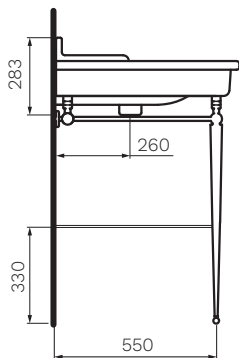

Hermitage Console (112cm) with Metal Legs

Product Code: ACH121 (1TH), ACH123 (3TH)

The Hermitage Collection blends contemporary functionality with classic Victorian styling and intricate finishing touches.

Gloss White

- Colour & Finish** — White Gloss, Chrome Metal Legs
- Material** — Ceramic, Metal Legs
- Dimensions** — 1120 x 630 x 895mm
- Tap Holes** — 1 or 3
- Overflow** — Integrated
- Bowl Capacity** — 9 Litres
- Waste Outlet** — 32mm Overflow Plug & Waste to be ordered separately (TA70633)
- Warranty** — 10 years (Conditions Apply)