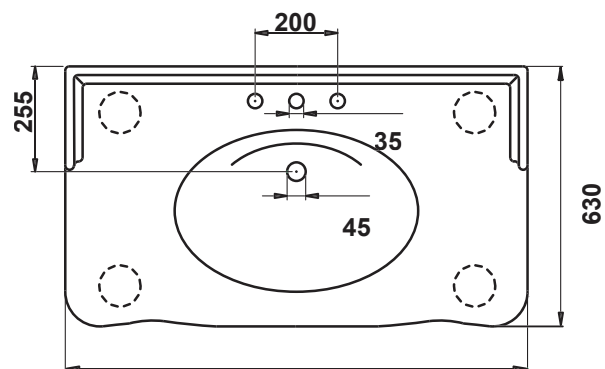

HERMITAGE

console 112

Soft lines that evoke nineteenth century atmospheres and are the ideal protagonists for classic settings, while at the same time, fit perfectly with soft, contemporary looks. A complete series enhanced with fine details.

Code: (white with 2 ceramic legs) ACH09
(gloss black with ceramic legs) ACH29

Two optional legs available for use at rear.
white ACHD32
gloss black ACHD33

Tap Hole Options

1 or 3 tap holes.

Waste Outlet

32mm overflow plug and waste to be ordered separately (see technical data sheets 2.99.0 for options available)

Overflow

Positioned at the rear of the bowl.

Installation Instructions

It is recommended that the basin be installed using a flexible sealant, epoxy type glues must not be used, to do so may void product warranty. This basin is **not glazed** at the rear, therefore, it is recommended that it be installed directly against the wall behind.

Wall fixing bolts included (code: WFB100).

Colour

White or Gloss Black

Packing Details

Supplied in two cartons.

1120

Manufactured by **ARTCERAM**

Just
BATHROOMWARE

Tech Page: 1.31.5