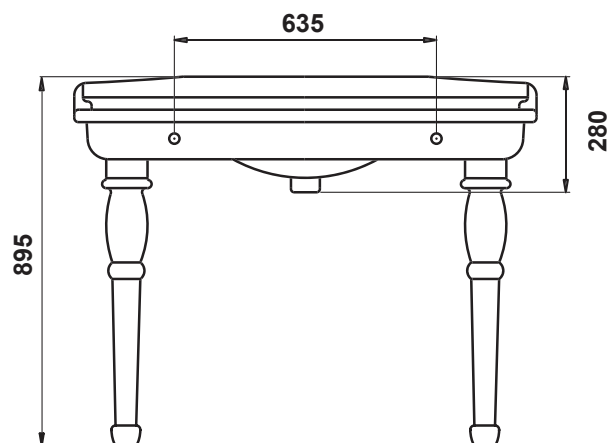

Manufactured by **ARTCERAM**

Just
BATHROOMWARE

Tech Page: 1.31.5