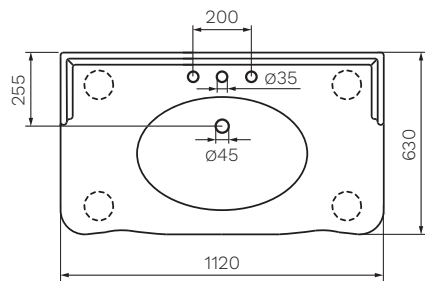

Hermitage Console (112cm) with Metal Legs

Product Code: ACH121 (1TH), ACH123 (3TH)

The Hermitage Collection blends contemporary functionality with classic Victorian styling and intricate finishing touches.

Gloss White

- Colour & Finish** — White Gloss, Chrome Metal Legs
- Material** — Ceramic, Metal Legs
- Dimensions** — 1120 x 630 x 895mm
- Tap Holes** — 1 or 3
- Overflow** — Integrated
- Bowl Capacity** — 9 Litres
- Waste Outlet** — 32mm Overflow Plug & Waste to be ordered separately (TA70633)
- Warranty** — 10 years (Conditions Apply)

Code: (white with 2 ceramic legs) ACH09
(gloss black with ceramic legs) ACH29

Two optional legs available for use at rear.
white ACHD32
gloss black ACHD33

Tap Hole Options

1 or 3 tap holes.

Waste Outlet

32mm overflow plug and waste to be ordered separately (see technical data sheets 2.99.0 for options available)