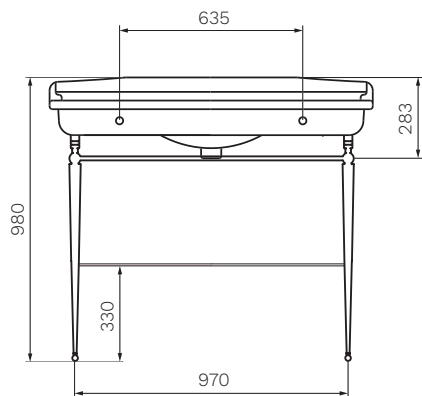

Hermitage Console (112cm) with Metal Legs

Product Code: ACH121 (1TH), ACH123 (3TH)

The Hermitage Collection blends contemporary functionality with classic Victorian styling and intricate finishing touches.

Gloss White

- Colour & Finish** — White Gloss, Chrome Metal Legs
- Material** — Ceramic, Metal Legs
- Dimensions** — 1120 x 630 x 895mm
- Tap Holes** — 1 or 3
- Overflow** — Integrated
- Bowl Capacity** — 9 Litres
- Waste Outlet** — 32mm Overflow Plug & Waste to be ordered separately (TA70633)
- Warranty** — 10 years (Conditions Apply)