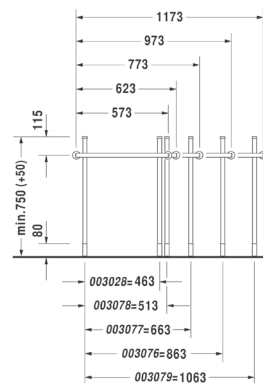

Happy D.2 Metal Console for 650mm Basin

CODE: 0030781000

Just
BATHROOMWARE

Product Information

Dimensions 513mm

Collection Happy D.2

Finish Chrome

Suitable Basin/s 231865

Designer sieger design

Warranty 5 years parts, 1 year labour

Technical Diagrams

Happy D.2 Metal Console for 800mm Basin

CODE: 0030771000

Just
BATHROOMWARE

Product Information

Dimensions 663mm

Collection Happy D.2

Finish Chrome

Suitable Basin/s 231880

Designer sieger design

Warranty 5 years parts, 1 year labour

Technical Diagrams