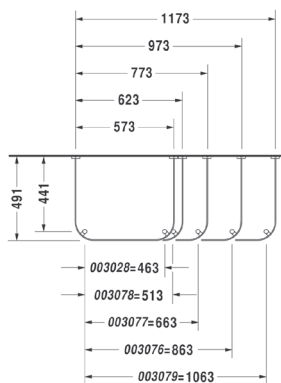

Happy D.2 Metal Console for 650mm Basin

CODE: 0030781000

Just
BATHROOMWARE

Product Information

Dimensions 513mm

Collection Happy D.2

Finish Chrome

Suitable Basin/s 231865

Designer sieger design

Warranty 5 years parts, 1 year labour

Technical Diagrams

Happy D.2 Metal Console for 800mm Basin

CODE: 0030771000

Just
BATHROOMWARE

Product Information

Dimensions 663mm