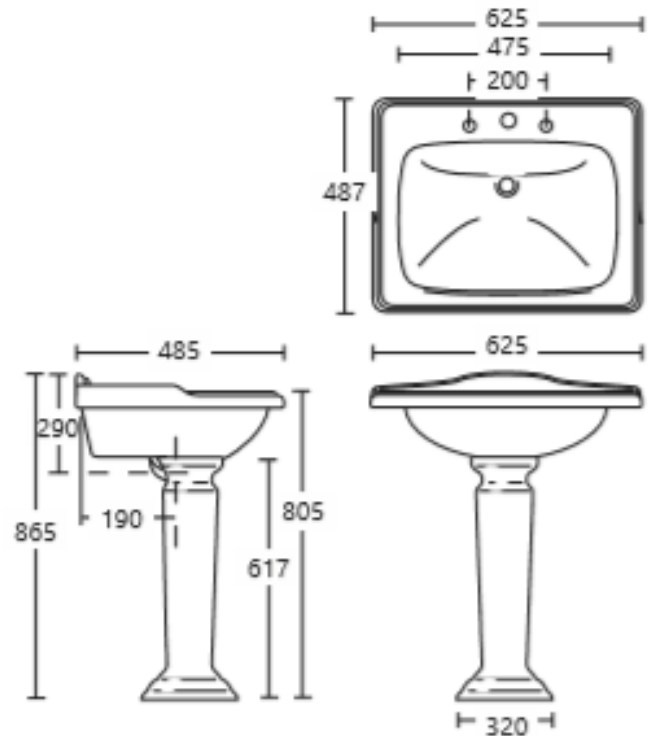

## Birmingham 63 X 49 Basin & Pedestal Code: BI612PE

### Specifications

- Made in England
- Material: Vitreous China
- Requires waste: 32mm with overflow
- Tap Holes Available: One or three
- Mounting options: On console, on pedestal or vanity top (cannot be wall hung alone)
- Finish: Gloss White Ceramic –Any custom colour finish ceramic glaze can be done with no minimum order quantity –16 week lead time –enquire for pricing