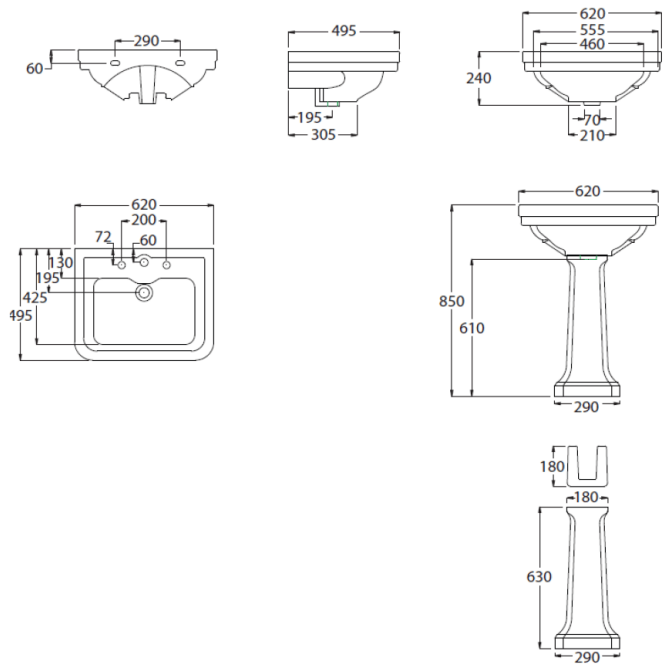

## Stafford 62 X 50 Basin & Pedestal Code: ST622PE

### Specifications

- Made in England
- Material: Vitreous China
- Requires waste: 32mm with overflow
- Tap Holes Available: One or three
- Mounting options: Wall hung or on pedestal
- Finish: Gloss White Ceramic – Any custom colour finish ceramic glaze can be done with no minimum order quantity – 16 week lead time – enquire for pricing