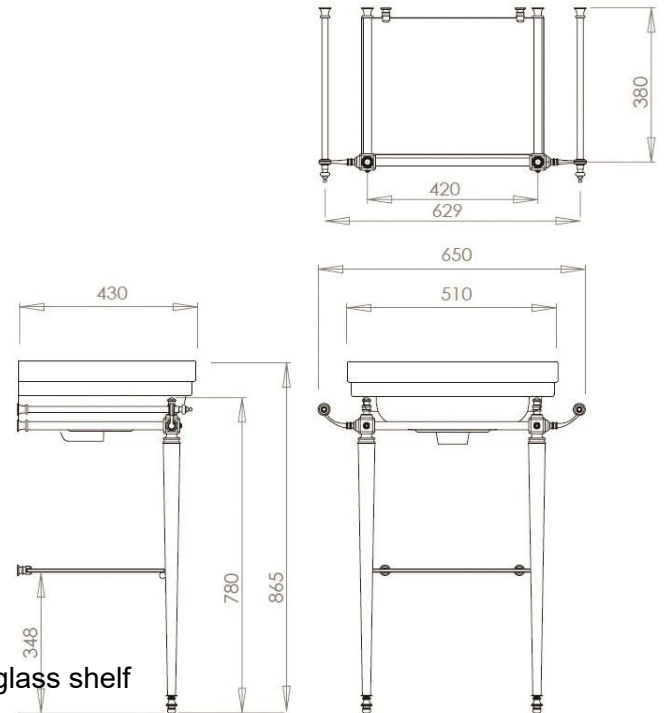

## Stafford 51 X 43 Basin & Console

Code: ST513CS

### Specifications

- Made in England
- Material: Vitreous China & Chrome on brass frame with glass shelf
- Hand crafted to excellence
- Requires waste: 32mm with overflow
- Tap Holes Available: One or three
- Mounting options: Wall hung or on console
- Finish: Gloss White Ceramic –Any custom colour finish ceramic glaze can be done with no minimum order quantity –16 week lead time –enquire for pricing

### Product Options

ST513CSA: Stafford 51 X 43 Basin & Console

ST513CS-GO: Stafford 51 X 43 Basin & Console with polished gold fitting