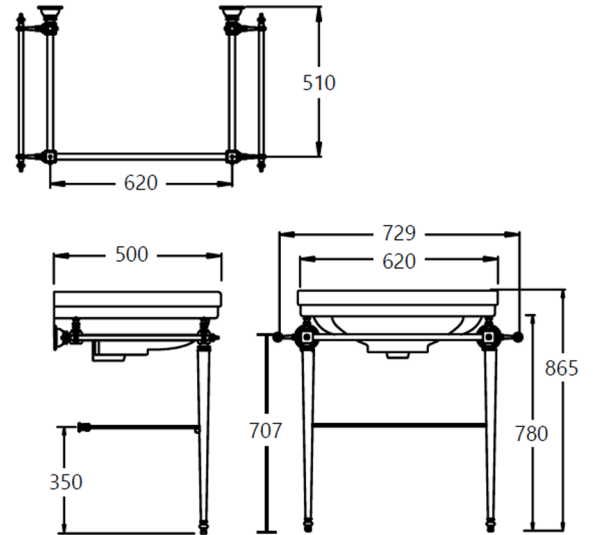

Stafford 62 X 50 Basin & Console

Code: ST623CS

Specifications

- Made in England
- Material: Vitreous China & Chrome on brass frame with glass shelf
- Hand crafted to excellence
- Requires waste: 32mm with overflow
- Tap Holes Available: One or three
- Mounting options: Wall hung or on console
- Finish: Gloss White Ceramic –Any custom colour finish ceramic glaze can be done with no minimum order quantity –16 week lead time –enquire for pricing

Stafford Basin & Chrome Stand
with Glass Shelf

Product Options

ST623CS-GO: Stafford 62 X 50 Basin & Console with polished gold fittings

ST623CS: Stafford 62 X 50 Basin & Console

Warranty

For peace of mind this product is covered with a Lifetime Guarantee.