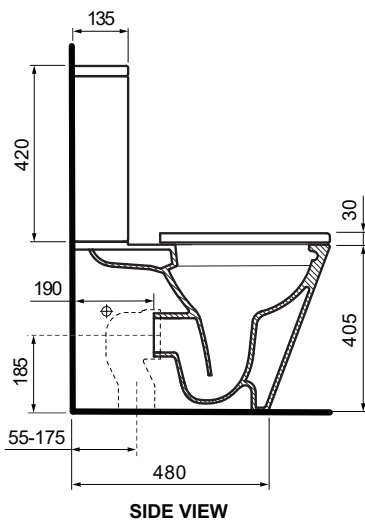

Linfa Wall Faced Suite

Product Code: PN760

The Linfa Wall Faced Suite combines a classically simple design with outstanding Rimless performance. A compact, smooth sided suite with heavy grade, lift off, soft close seat and Easy Clean ceramic glaze that ensures maximum cleaning of the inner bowl.

Just
BATHROOMWARE

Gloss
White

- Colour & Finish** — White Gloss
- Material** — Ceramic
- Dimensions** — 380 x 625 x 835mm
- Rim Type** — PARISI Rimless
- Seat Type** — Low profile Soft Close with Cover, Heavy Grade, Easy Lift-off, UV Resistant, Antibacterial (PN5765)
- Surface Hygiene** — Easyclean Antibacterial protection
- P Trap** — 185mm height FFL
- S Trap** — 55 - 175mm using PN0030 connector (included)
Optional variable set-out 180- 220mm using PN0045 connector (to be ordered separately)
- Water Inlet** — Back Inlet 730mm height FFL / Bottom Inlet L&R
- WELS** — 4 STAR 4.5/3L 3.3L Average Flush
- Warranty** — 10 years (Conditions Apply)

PARISI

RIMLESS

Note: Dimensions are in millimetres and nominal. They can vary according to material and manufacturing tolerances. Exact dimensions should be determined by measuring actual product. PARIS reserves the right to vary specifications without notice.