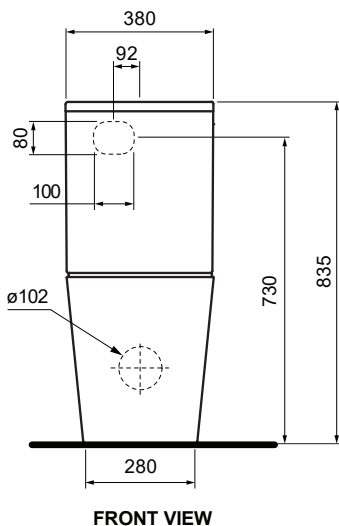

Linfa Wall Faced Suite

Product Code: PN760

The Linfa Wall Faced Suite combines a classically simple design with outstanding Rimless performance. A compact, smooth sided suite with heavy grade, lift off, soft close seat and Easy Clean ceramic glaze that ensures maximum cleaning of the inner bowl.

Just
BATHROOMWARE

Gloss
White

- Colour & Finish** — White Gloss
- Material** — Ceramic
- Dimensions** — 380 x 625 x 835mm
- Rim Type** — PARISI Rimless
- Seat Type** — Low profile Soft Close with Cover, Heavy Grade, Easy Lift-off, UV Resistant, Antibacterial (PN5765)
- Surface Hygiene** — Easyclean Antibacterial protection
- P Trap** — 185mm height FFL
- S Trap** — 55 - 175mm using PN0030 connector (included)
Optional variable set-out 180- 220mm using PN0045 connector (to be ordered separately)
- Water Inlet** — Back Inlet 730mm height FFL / Bottom Inlet L&R
- WELS** — 4 STAR 4.5/3L 3.3L Average Flush
- Warranty** — 10 years (Conditions Apply)

PARISI

RIMLESS

Note: Dimensions are in millimetres and nominal. They can vary according to material and manufacturing tolerances. Exact dimensions should be determined by measuring actual product. PARIS reserves the right to vary specifications without notice.