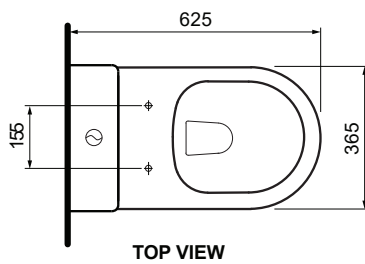

Linfa Wall Faced Suite

Product Code: PN760

The Linfa Wall Faced Suite combines a classically simple design with outstanding Rimless performance. A compact, smooth sided suite with heavy grade, lift off, soft close seat and Easy Clean ceramic glaze that ensures maximum cleaning of the inner bowl.

Just
BATHROOMWARE

Gloss
White

- Colour & Finish** — White Gloss
- Material** — Ceramic
- Dimensions** — 380 x 625 x 835mm
- Rim Type** — PARISI Rimless
- Seat Type** — Low profile Soft Close with Cover, Heavy Grade, Easy Lift-off, UV Resistant, Antibacterial (PN5765)
- Surface Hygiene** — Easyclean Antibacterial protection
- P Trap** — 185mm height FFL
- S Trap** — 55 - 175mm using PN0030 connector (included)
Optional variable set-out 180- 220mm using PN0045 connector (to be ordered separately)
- Water Inlet** — Back Inlet 730mm height FFL / Bottom Inlet L&R
- WELS** — 4 STAR 4.5/3L 3.3L Average Flush
- Warranty** — 10 years (Conditions Apply)

PARISI

RIMLESS

Note: Dimensions are in millimetres and nominal. They can vary according to material and manufacturing tolerances. Exact dimensions should be determined by measuring actual product. PARIS reserves the right to vary specifications without notice.