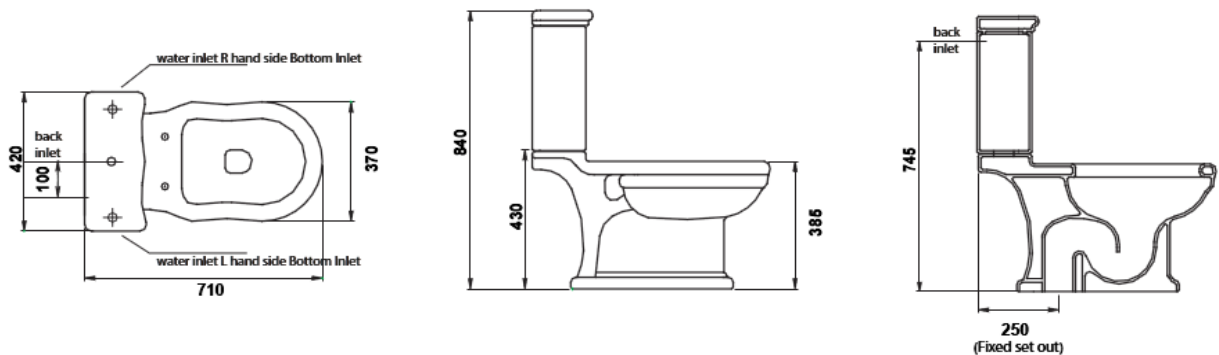

Product Code

White: ACH01

Set-out Details

S Trap: 250mm

Inlet

Universal Entry.

Seat

A heavy grade soft close seat with chrome plated metal hinges (Code: ACH03).

Colour

White, Black

WELS

4 Star

3.3 Litres Average Flush

Packing Details

Pan: 25kg, Cistern: 14kg, Seat: 4kg

Supplied in three cartons

Manufactured by

Fixing/Brackets

Fixings are provided for connection of the cistern to the pan (the cistern does not fix to the wall). A pair of PVC floor fixing brackets are also supplied as standard with the suite. These are secured to the floor, which then enables the pan screws to be fixed to the brackets (in most cases these brackets are not required).

Installation Instructions

It is recommended that the pan be sealed to the floor using Silicone, which enables the pan to be removed in the future, should servicing be required.

NOTE: The PVC waste pipe must project 40mm above finish floor. Seal provided with pan is to be fitted to waste-pipe sealing the outlet when pan is fitted into position.