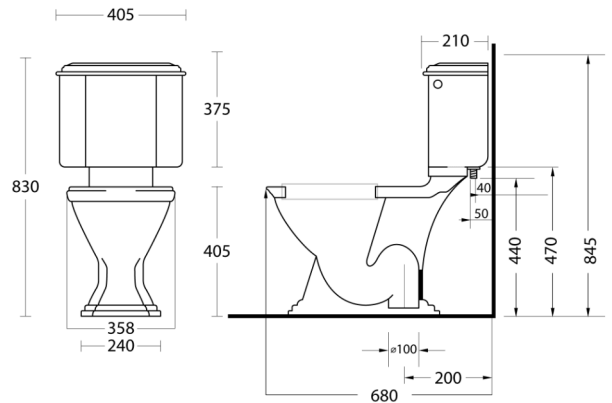

Birmingham Close Coupled Toilet

Code: BI200CCT

Specifications

- Made in England
- Finish: Gloss White Ceramic –Any custom colour finish ceramic glaze can be done with no minimum order quantity –16 week lead time –enquire for pricing
- Seat: White toilet or black gloss toilet seat inclusive
- S trap only
- Waste set out 200mm –can be changed to 140, 160, 180, or 220mm with the use of a 20mm, 40mm or 60mm offset pan collar (Purchasable from most plumbing supplies).
- Water supply: Bottom entry, left hand side
- Geberit Inlet Valve
- R&T Outlet Valve
- WELS rating: 3 Star (6/3L)(full/half flush)
- Watermark Approved to Australian Standards

Product Options

BI200CCT-GO: Birmingham Close Coupled Toilet with gold fittings (white high gloss or black high gloss toilet seat included)

BI200CCT: Birmingham Close Coupled Toilet (white high gloss or black high gloss toilet seat included)