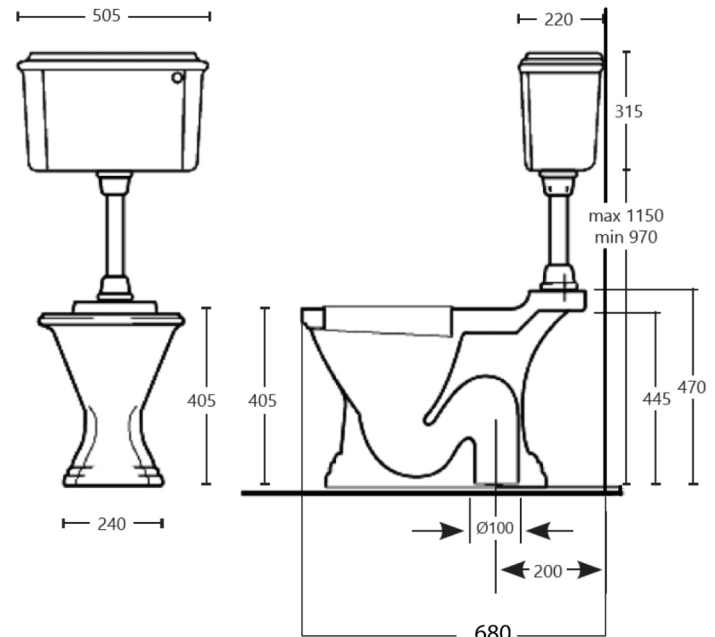

**TURNER
HASTINGS**
EUROPEAN DESIGN

Just
BATHROOMWARE

☎ 1300 00 BATH
1300 00 2284

✉ info@turnerhastings.com.au
🌐 turnerhastings.com.au

Birmingham Toilet with Low Level Cistern

Code: BI201LLT

Specifications

- Made in England
- Finish: Gloss White Ceramic –Any custom colour finish ceramic glaze can be done with no minimum order quantity –16 week lead time –enquire for pricing
- Supplied with white chrome brackets
- Seat: White toilet or black gloss toilet seat inclusive
- S trap only
- Waste set out 200mm - can be changed to 140, 160, 180, or 220mm with the use of a 20mm, 40mm or 60mm offset pan collar (Purchasable from most plumbing supplies).
- Water supply: Bottom entry, left hand side
- Geberit Inlet Valve
- R&T Outlet Valve
- WELS rating: 3 Star (6/3L)(full/half flush)
- Watermark Approved to Australian Standards

Product Options

BI201LLT-GO: Birmingham Toilet with Low Level Cistern (white high gloss or black high gloss toilet seat included) with gold fittings

BI201LLT: Birmingham Toilet with Low Level Cistern (white high gloss or black high gloss toilet seat included)