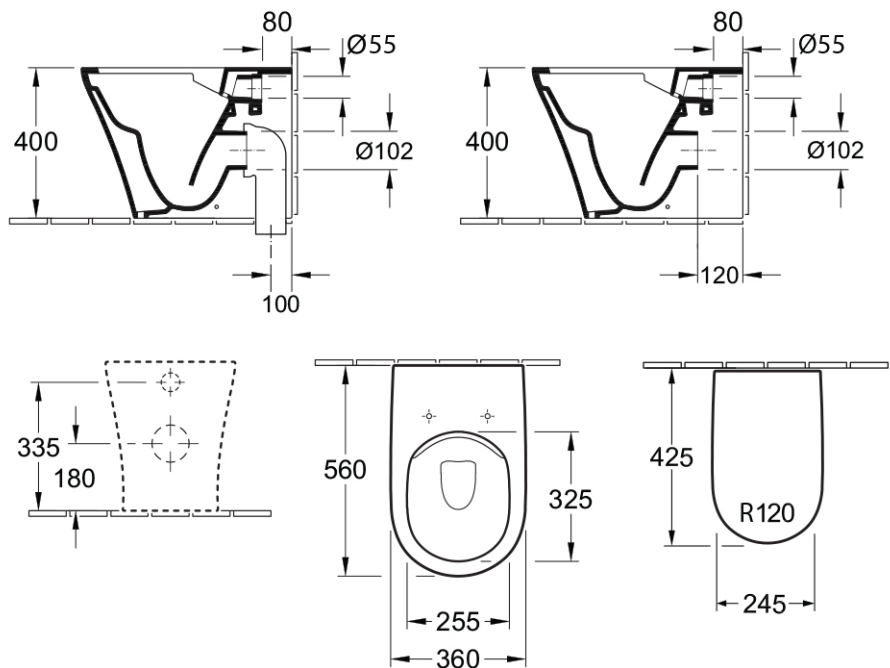

# O.novo 2.0 Direct Flush Wall Faced Toilet

*Just*  
BATHROOMWARE

S Trap

**Product Image** **Product Details**

<b>SKU:</b>	<b>4624R101S4DB</b>
Brand:	Villeroy & Boch
Range:	O.novo 2.0
Warranty:	5 Years
Product Width:	N/A
Product Depth:	N/A
WELS:	4 Star 3.5 LPM, Reg #: L06371

*Note: All dimensions are in millimetres and are subject to normal manufacturing variations. Always use the physical product measurements for cut-outs and rough-ins as the technical details shown may differ from the actual product. Use acetic cured silicone sealant. Do not use epoxy type adhesives. Clean with damp cloth. Do not use abrasive cleaners, liquids or pastes.*

# O.novo 2.0 Direct Flush Wall Faced Toilet

S Trap | Slim Seat

**Product Image** **Product Details**

<b>SKU:</b>	<b>4624R101L4DB</b>
Brand:	Villeroy & Boch
Range:	O.novo 2.0
Warranty:	5 Years
Product Width:	N/A
Product Depth:	N/A
WELS:	4 Star 3.5 LPM, Reg #: L06373