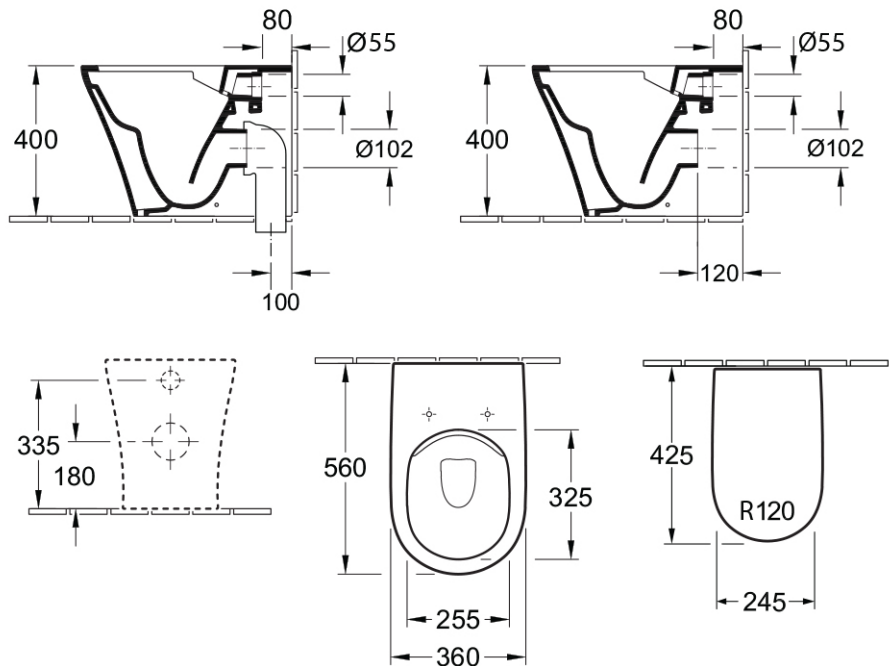

*Note: All dimensions are in millimetres and are subject to normal manufacturing variations. Always use the physical product measurements for cut-outs and rough-ins as the technical details shown may differ from the actual product. Use acetic cured silicone sealant. Do not use epoxy type adhesives. Clean with damp cloth. Do not use abrasive cleaners, liquids or pastes.*

# O.novo 2.0 Direct Flush Wall Faced Toilet

S Trap | Slim Seat

**Product Image** **Product Details**

<b>SKU:</b>	<b>4624R101L4DB</b>
Brand:	Villeroy & Boch
Range:	O.novo 2.0
Warranty:	5 Years
Product Width:	N/A
Product Depth:	N/A
WELS:	4 Star 3.5 LPM, Reg #: L06373