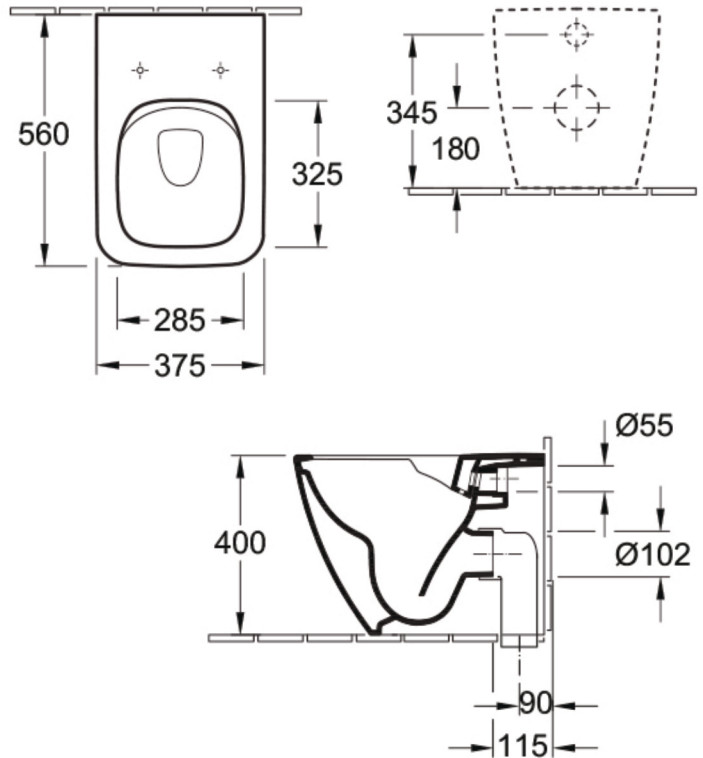

# VENTICELLO DIRECTFLUSH WALL FACED TOILET WITH SLIM SEAT

**Product Image** **Technical Specification**

**Description**

Venticello DirectFlush Wall Faced Toilet with Slim Seat

- 4613R001S4CB** P-Trap
- 4613R0R1S4CB** P-Trap with CeramicPlus
- 4613R101S4B** S-Trap
- 4613R1R1S4B** S-Trap with CeramicPlus

**Additional Information**

- S-Trap Pans supplied with 50015P Vario Bend to suit 90mm set-out
- Use with In Wall Cistern
- 5 Year Warranty (Conditions Apply)