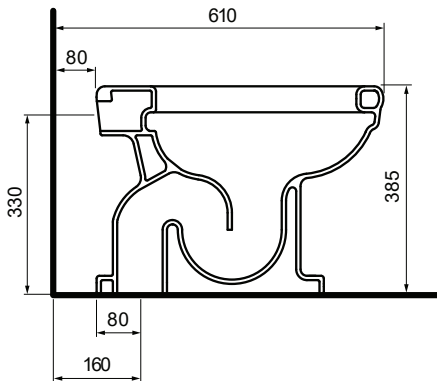

Hermitage Pedestal Pan

Product Code: ACH04

The Hermitage Collection blends contemporary functionality with classic Victorian styling and intricate finishing touches.

Gloss White

- Colour & Finish** — White Gloss
- Material** — Ceramic
- Dimensions** — 360 x 530 x 385mm
- Rim Type** — Box Rim
- Seat Type** — Heavy Grade, Soft Close, Chrome Plated Metal Hinges (ACH03)
- S Trap** — 160mm Fixed Trap
- Water Inlet** — Back Inlet 330mm height FFL
- Cistern Options** — Compatible with concealed cisterns (PA110, PA111, PA130, PA135)
- Button Options** — Compatible with push button panels and remote button sets (PA221- PA265)
- WELS** — 4 STAR 4.5/3L 3.3L Average Flush
- Warranty** — 10 Years (Conditions Apply)