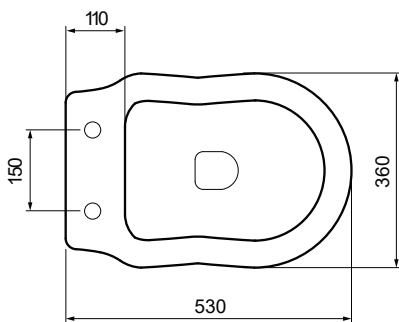

Hermitage Pedestal Pan

Product Code: ACH04

The Hermitage Collection blends contemporary functionality with classic Victorian styling and intricate finishing touches.

Gloss White

- Colour & Finish** — White Gloss
- Material** — Ceramic
- Dimensions** — 360 x 530 x 385mm
- Rim Type** — Box Rim
- Seat Type** — Heavy Grade, Soft Close, Chrome Plated Metal Hinges (ACH03)
- S Trap** — 160mm Fixed Trap
- Water Inlet** — Back Inlet 330mm height FFL
- Cistern Options** — Compatible with concealed cisterns (PA110, PA111, PA130, PA135)
- Button Options** — Compatible with push button panels and remote button sets (PA221- PA265)
- WELS** — 4 STAR 4.5/3L 3.3L Average Flush
- Warranty** — 10 Years (Conditions Apply)