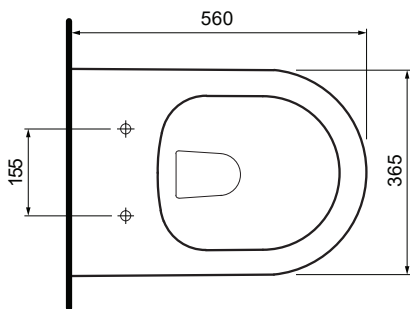

Linfa Wall Faced Pan

Product Code: PN770

The Linfa Wall Faced Pan combines a classically simple design aesthetic with outstanding Rimless performance and comes standard with the PARISIEasy Clean ceramic glaze. A compact, smooth sided wall faced pan complete with an impressive heavy grade, lift off, soft close seat.

Just
BATHROOMWARE

Gloss
White

- Colour & Finish** — White Gloss
- Material** — Ceramic
- Dimensions** — 365 x 560 x 410mm
- Rim Type** — PARISIRimless
- Seat Type** — Soft Close, Low profile, Heavy Grade, Easy Lift-off, UV Resistant, Antibacterial (PN5765)
- P Trap** — 185mm height FFL
- S Trap** — 55 - 115mm using PN0031connector (included)
- Water Inlet** — Back Inlet 350mm height FFL
- Cistern Options** — Compatible with concealed cisterns (PA110,PA111,PA130, PA135, PA136, PA137)
- Button Options** — Compatible with push button panels and remote button sets (PA221- PA265)
- WELS** — 4 STAR 4.5/3L 3.2L Average Flush
- Warranty** — 10 years (Conditions Apply)

PARISI

RIMLESS

Note: Dimensions are in millimetres and nominal. They can vary according to material and manufacturing tolerances. Exact dimensions should be determined by measuring actual product. PARIS reserves the right to vary specifications without notice.