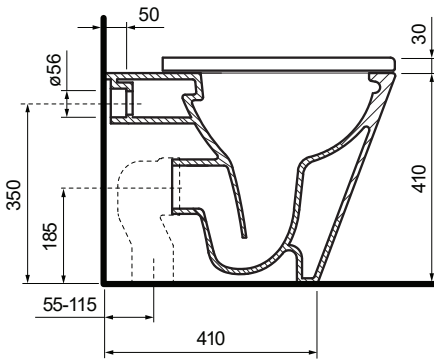

Linfa Wall Faced Pan

Product Code: PN770

The Linfa Wall Faced Pan combines a classically simple design aesthetic with outstanding Rimless performance and comes standard with the PARISIEasy Clean ceramic glaze. A compact, smooth sided wall faced pan complete with an impressive heavy grade, lift off, soft close seat.

Just
BATHROOMWARE

Gloss
White

- Colour & Finish** — White Gloss
- Material** — Ceramic
- Dimensions** — 365 x 560 x 410mm
- Rim Type** — PARISIRimless
- Seat Type** — Soft Close, Low profile, Heavy Grade, Easy Lift-off, UV Resistant, Antibacterial (PN5765)
- P Trap** — 185mm height FFL
- S Trap** — 55 - 115mm using PN0031connector (included)
- Water Inlet** — Back Inlet 350mm height FFL
- Cistern Options** — Compatible with concealed cisterns (PA110,PA111,PA130, PA135, PA136, PA137)
- Button Options** — Compatible with push button panels and remote button sets (PA221- PA265)
- WELS** — 4 STAR 4.5/3L 3.2L Average Flush
- Warranty** — 10 years (Conditions Apply)

PARISI

RIMLESS

Note: Dimensions are in millimetres and nominal. They can vary according to material and manufacturing tolerances. Exact dimensions should be determined by measuring actual product. PARIS reserves the right to vary specifications without notice.