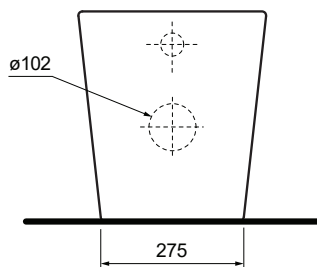

Linfa Wall Faced Pan

Product Code: PN770

The Linfa Wall Faced Pan combines a classically simple design aesthetic with outstanding Rimless performance and comes standard with the PARISIEasy Clean ceramic glaze. A compact, smooth sided wall faced pan complete with an impressive heavy grade, lift off, soft close seat.

Just
BATHROOMWARE

Gloss
White

- Colour & Finish** — White Gloss
- Material** — Ceramic
- Dimensions** — 365 x 560 x 410mm
- Rim Type** — PARISIRimless
- Seat Type** — Soft Close, Low profile, Heavy Grade, Easy Lift-off, UV Resistant, Antibacterial (PN5765)
- P Trap** — 185mm height FFL
- S Trap** — 55 - 115mm using PN0031connector (included)
- Water Inlet** — Back Inlet 350mm height FFL
- Cistern Options** — Compatible with concealed cisterns (PA110,PA111,PA130, PA135, PA136, PA137)
- Button Options** — Compatible with push button panels and remote button sets (PA221- PA265)
- WELS** — 4 STAR 4.5/3L 3.2L Average Flush
- Warranty** — 10 years (Conditions Apply)

PARISI

RIMLESS

Note: Dimensions are in millimetres and nominal. They can vary according to material and manufacturing tolerances. Exact dimensions should be determined by measuring actual product. PARIS reserves the right to vary specifications without notice.