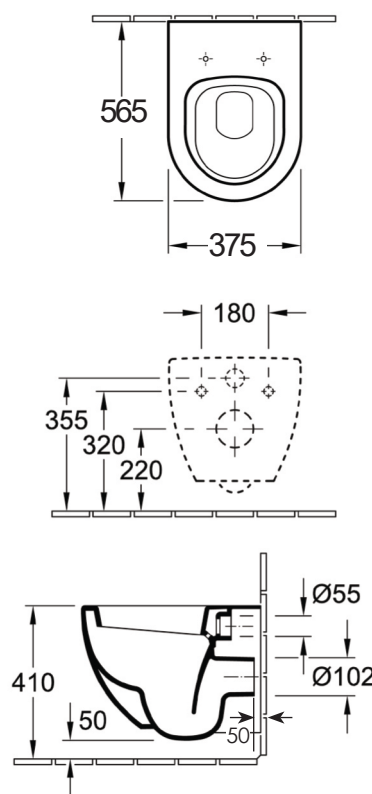

Just
BATHROOMWARE

SUBWAY WALL HUNG PAN & SEAT

Product Image

Suitable for 3 or 4
Star Flushing System

Technical Specification

Description

SUBWAY WALL HUNG PAN & SEAT

66001001SCCB
660010R1SCCB