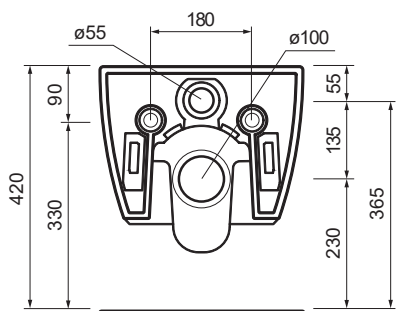

App Wall Hung Pan (goclean)

Product Code: FLAP118G

The timeless and elegant styling of the App wall hung pan is enhanced by its goclean feature. The goclean bowl is fully open, with no flushing rim and surfaces that are all softly rounded. These all combine to enable easy and thorough cleaning and the highest possible standard of hygiene.

Gloss
White

Just
BATHROOMWARE

- | | |
|----------------------------|--|
| Colour & Finish | — White Gloss |
| Material | — Vitreous China |
| Dimensions | — 360 x 540 x 270mm |
| Rim Type | — goclean |
| Seat Type | — Soft Close, Slim Heavy Grade, Stainless steel hinges, Easy Lift-off (FLQKCW05) |
| P Trap | — 230mm height FFL |
| Water Inlet | — Back Inlet 365mm height FFL |
| Cistern Options | — Compatible with framed concealed cisterns (PA120, PA121, PA140, PA141) |
| Button Options | — Compatible with push button panels and remote button sets (PA221- PA265) |
| WELS | — 4 STAR 4.5/3L 3.1L Average Flush |
| Warranty | — 10 years (Conditions Apply) |