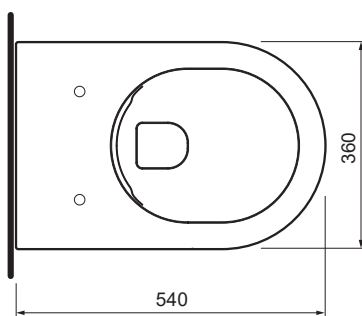

App Wall Hung Pan (goclean)

Product Code: FLAP118G

The timeless and elegant styling of the App wall hung pan is enhanced by its goclean feature. The goclean bowl is fully open, with no flushing rim and surfaces that are all softly rounded. These all combine to enable easy and thorough cleaning and the highest possible standard of hygiene.

Gloss
White

Just
BATHROOMWARE

- | | |
|----------------------------|--|
| Colour & Finish | — White Gloss |
| Material | — Vitreous China |
| Dimensions | — 360 x 540 x 270mm |
| Rim Type | — goclean |
| Seat Type | — Soft Close, Slim Heavy Grade, Stainless steel hinges, Easy Lift-off (FLQKCW05) |
| P Trap | — 230mm height FFL |
| Water Inlet | — Back Inlet 365mm height FFL |
| Cistern Options | — Compatible with framed concealed cisterns (PA120, PA121, PA140, PA141) |
| Button Options | — Compatible with push button panels and remote button sets (PA221- PA265) |
| WELS | — 4 STAR 4.5/3L 3.1L Average Flush |
| Warranty | — 10 years (Conditions Apply) |