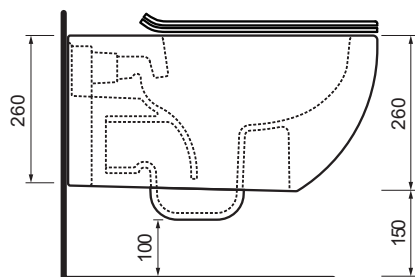

App Wall Hung Pan (goclean)

Product Code: FLAP118G

The timeless and elegant styling of the App wall hung pan is enhanced by its goclean feature. The goclean bowl is fully open, with no flushing rim and surfaces that are all softly rounded. These all combine to enable easy and thorough cleaning and the highest possible standard of hygiene.

Gloss
White

Just
BATHROOMWARE

- | | |
|----------------------------|--|
| Colour & Finish | — White Gloss |
| Material | — Vitreous China |
| Dimensions | — 360 x 540 x 270mm |
| Rim Type | — goclean |
| Seat Type | — Soft Close, Slim Heavy Grade, Stainless steel hinges, Easy Lift-off (FLQKCW05) |
| P Trap | — 230mm height FFL |
| Water Inlet | — Back Inlet 365mm height FFL |
| Cistern Options | — Compatible with framed concealed cisterns (PA120, PA121, PA140, PA141) |
| Button Options | — Compatible with push button panels and remote button sets (PA221- PA265) |
| WELS | — 4 STAR 4.5/3L 3.1L Average Flush |
| Warranty | — 10 years (Conditions Apply) |