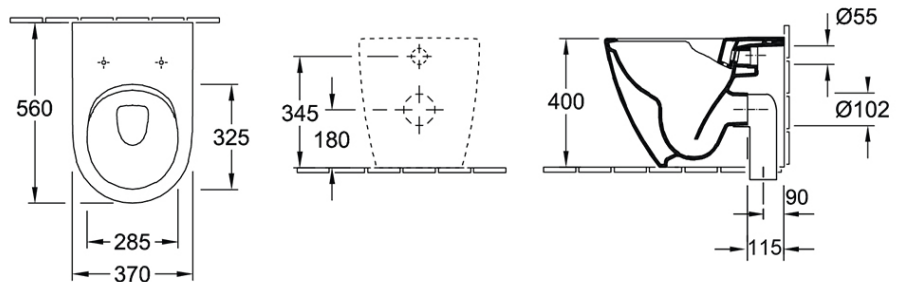

Additional Notes

- TwistFlush
- Fully Smooth Sided
- Soft Close Seat

*Please visit argentaust.com.au/warranty to view the full warranty

DRUMMOYNE (02) 9719 3000 CROWS NEST (02) 9436 3888
www.justbathroomware.com.au

-PRODUCT SPECIFICATION IS SUBJECT TO CHANGE WITHOUT NOTICE -
Verify specification details before proceeding

Note: All dimensions are in millimetres and are subject to normal manufacturing variations. Always use the physical product measurements for cut-outs and rough-ins as the technical details shown may differ from the actual product. Use acetic cured silicone sealant. Do not use epoxy type adhesives. Clean with damp cloth. Do not use abrasive cleaners, liquids or pastes.