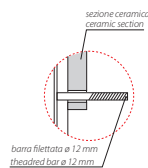

MODE WALL-HUNG WC MES02BI

CE EN 997:2015

GLOBO