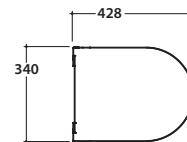

Cod. **ME020BI**

Removable duroplast seat-cover with soft-closing system. Weight 3 Kg

Cod. **PU001**

Acoustic and crash protection.