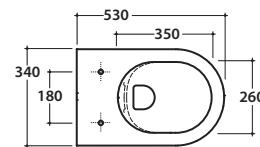

MODE WALL-HUNG WC MES02BI

CE EN 997:2015

GLOBO

Ceramic antibacterial effect
BATAFORM®

Bagno di Colore

Glazed product with
CERASLIDE®

Drain 4/2,6 lt

Cod. **MES02BI**

Wall-hung Wc No-rim 53.34 h33 cm. Drain 4 / 2,6 Lt. Fixing kit included. Weight 20,4 Kg

Seat-cover with hinge system
to quick release