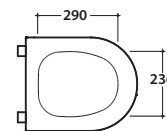

Cod. **ME020BI**

Removable duroplast seat-cover with soft-closing system. Weight 3 Kg

Cod. **PU001**

Acoustic and crash protection.