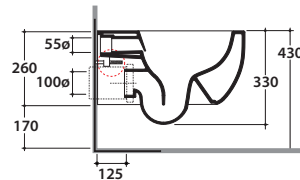

MODE WALL-HUNG WC MES02BI

CE EN 997:2015

GLOBO

Ceramic antibacterial effect
BATAFORM®

Bagno di Colore

Glazed product with
CERASLIDE®

Drain 4/2,6 lt

Cod. **MES02BI**

Wall-hung Wc No-rim 53.34 h33 cm. Drain 4 / 2,6 Lt. Fixing kit included. Weight 20,4 Kg

Seat-cover with hinge system
to quick release