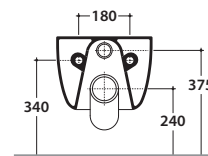

MODE WALL-HUNG WC MES02BI

CE EN 997:2015

GLOBO

Ceramic antibacterial effect
BATAFORM®

Bagno di Colore

Glazed product with
CERASLIDE®

Drain 4/2,6 lt

Cod. **MES02BI**

Wall-hung Wc No-rim 53.34 h33 cm. Drain 4 / 2,6 Lt. Fixing kit included. Weight 20,4 Kg

Seat-cover with hinge system
to quick release