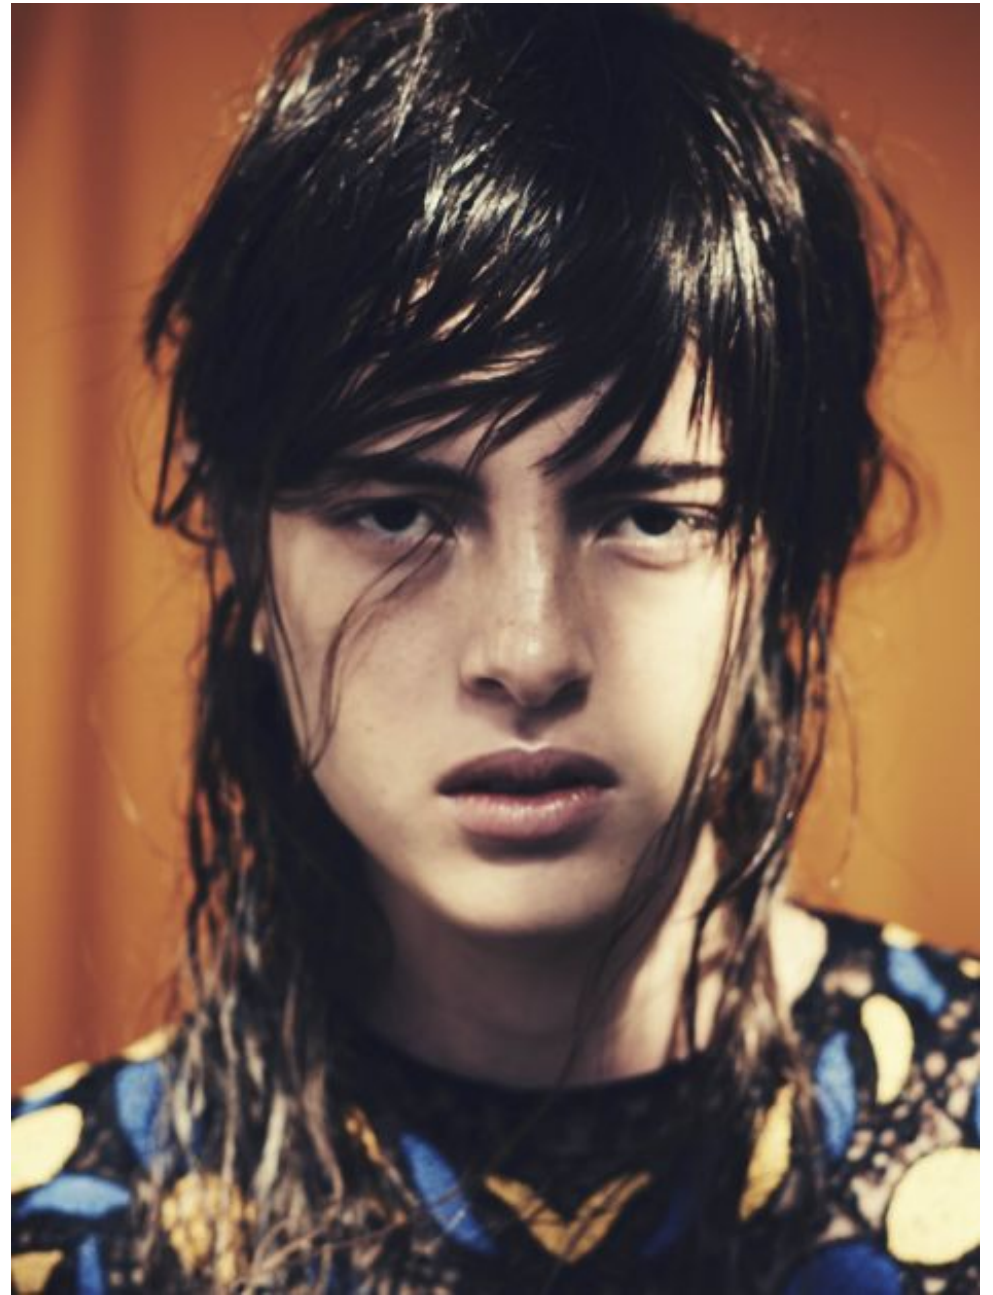

NEXT

Eloizia Melo HEIGHT: 175 CM BUST: 79 CM WAIST: 60 CM HIPS: 90CM SHOE: 39 HAIR: BROWN EYES: BROWN