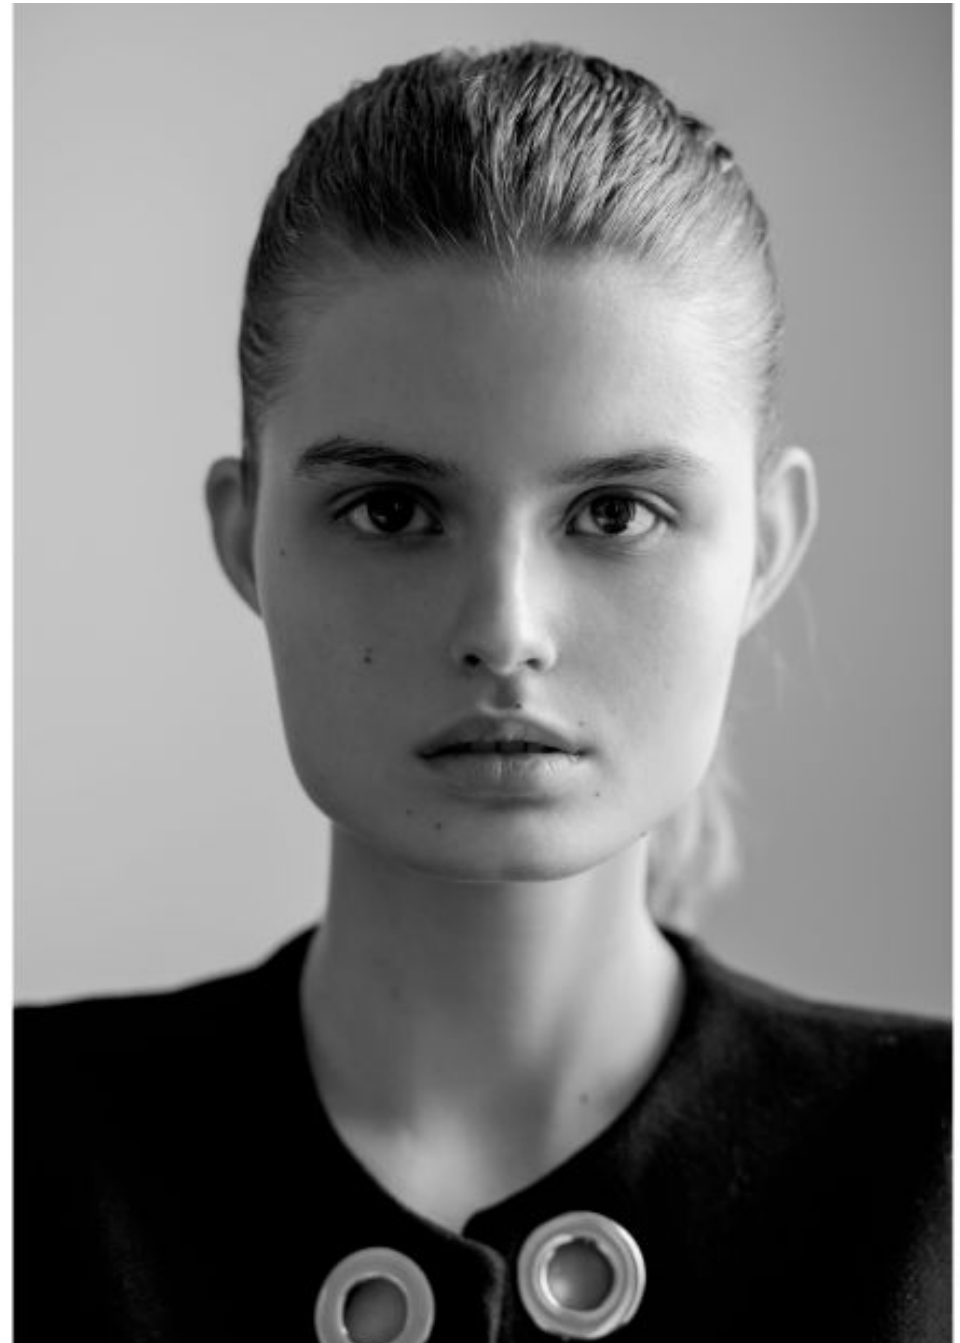

*Kamila*

MILAN

*Height*

179 CM

---

*Bust*

80 CM

---

---

*Hair*

BLONDE

---

*Eyes*

BLUE

NEXT

NEXT