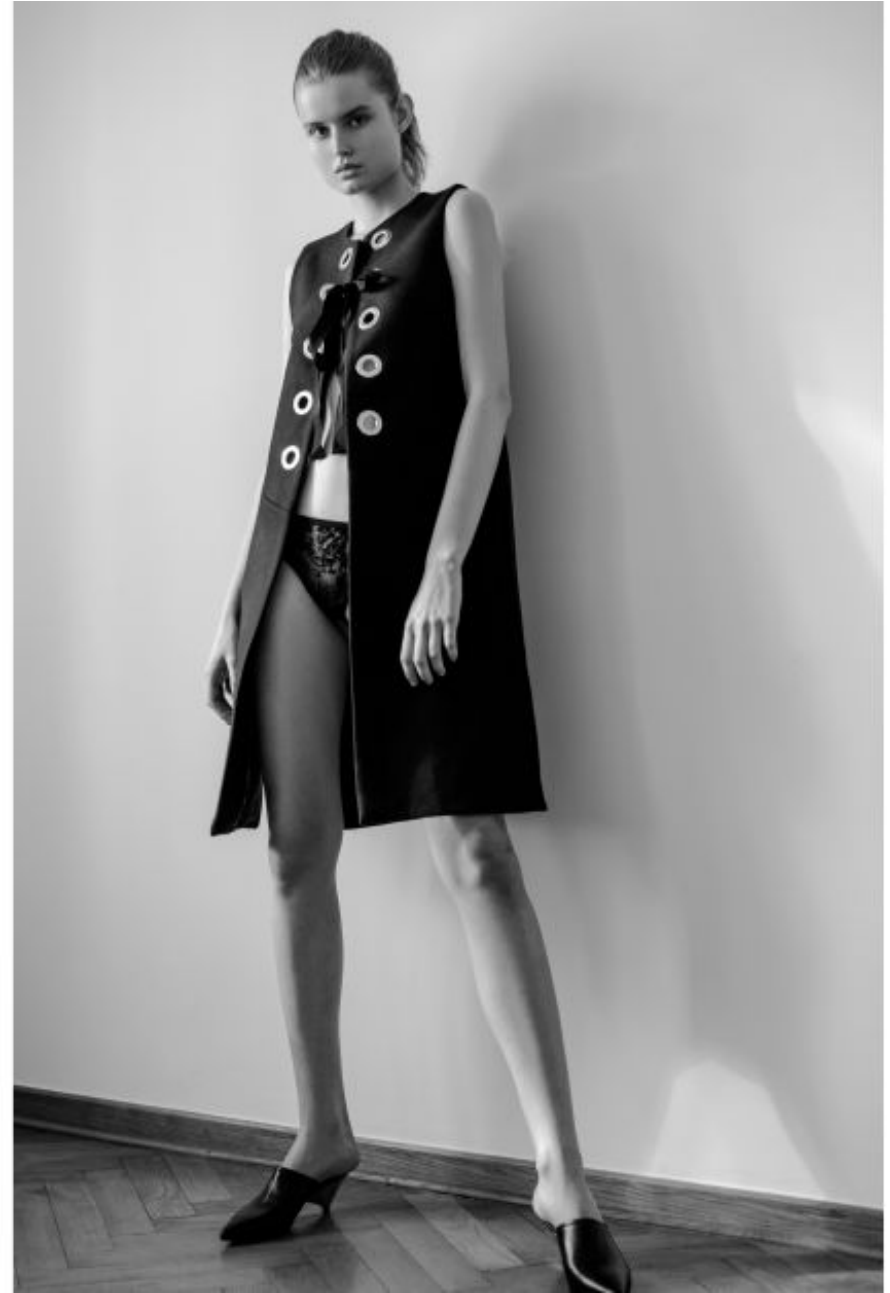

NEXT

Kamila

HEIGHT: 179 CM BUST: 80 CM WAIST: 57 CM HIPS: 88 CM SHOE: 40 EU HAIR: BLONDE EYES: BLUE