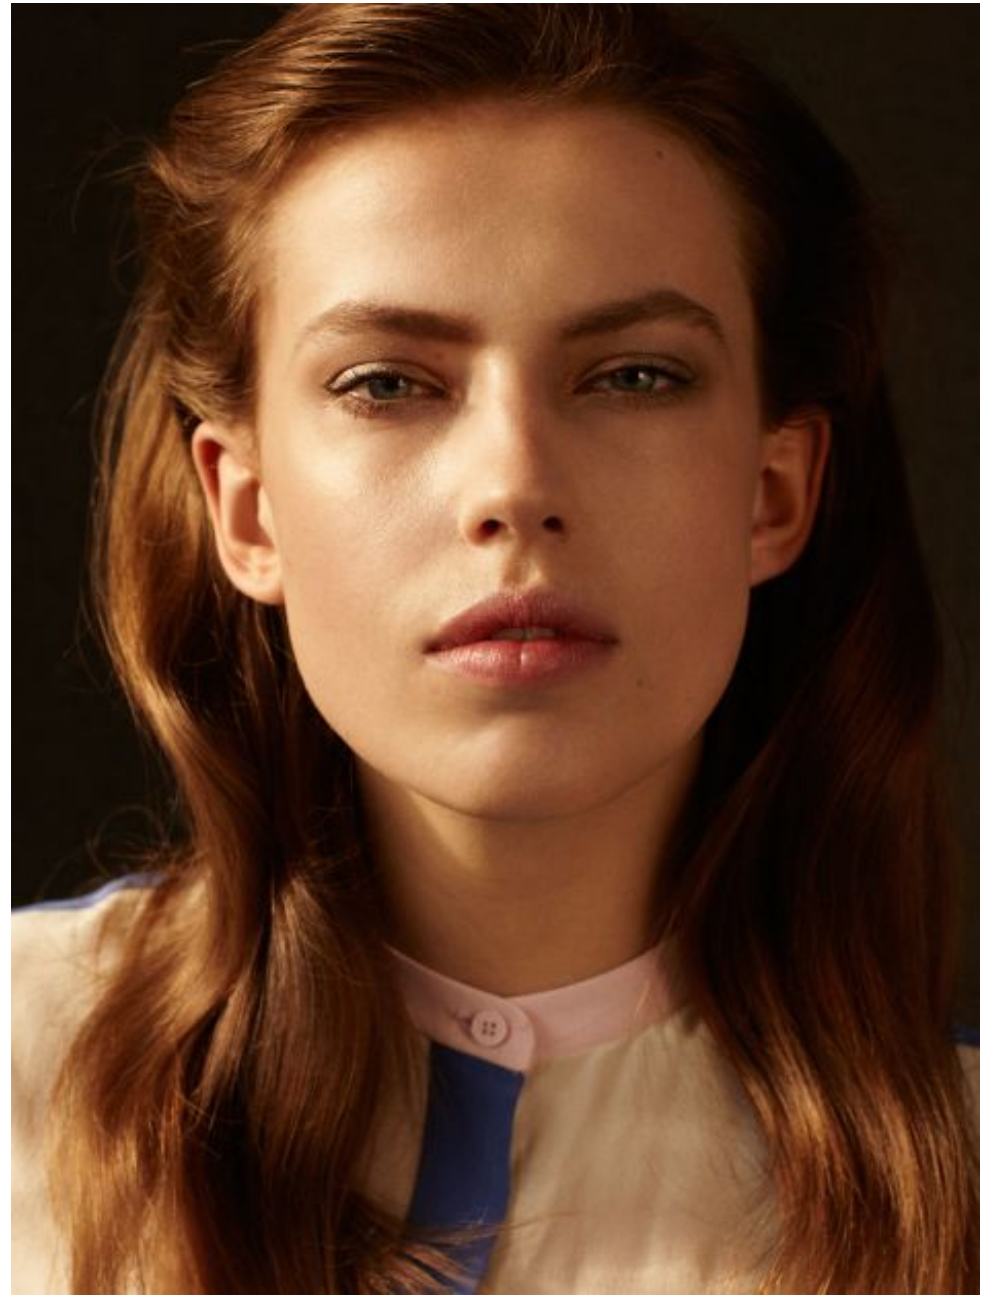

NEXT

Sabine Hansen

HEIGHT: 178CM BUST: 83CM WAIST: 60CM HIPS: 90CM SHOE: 39CM HAIR: LIGHT BROWN EYES: BLUE/GREEN