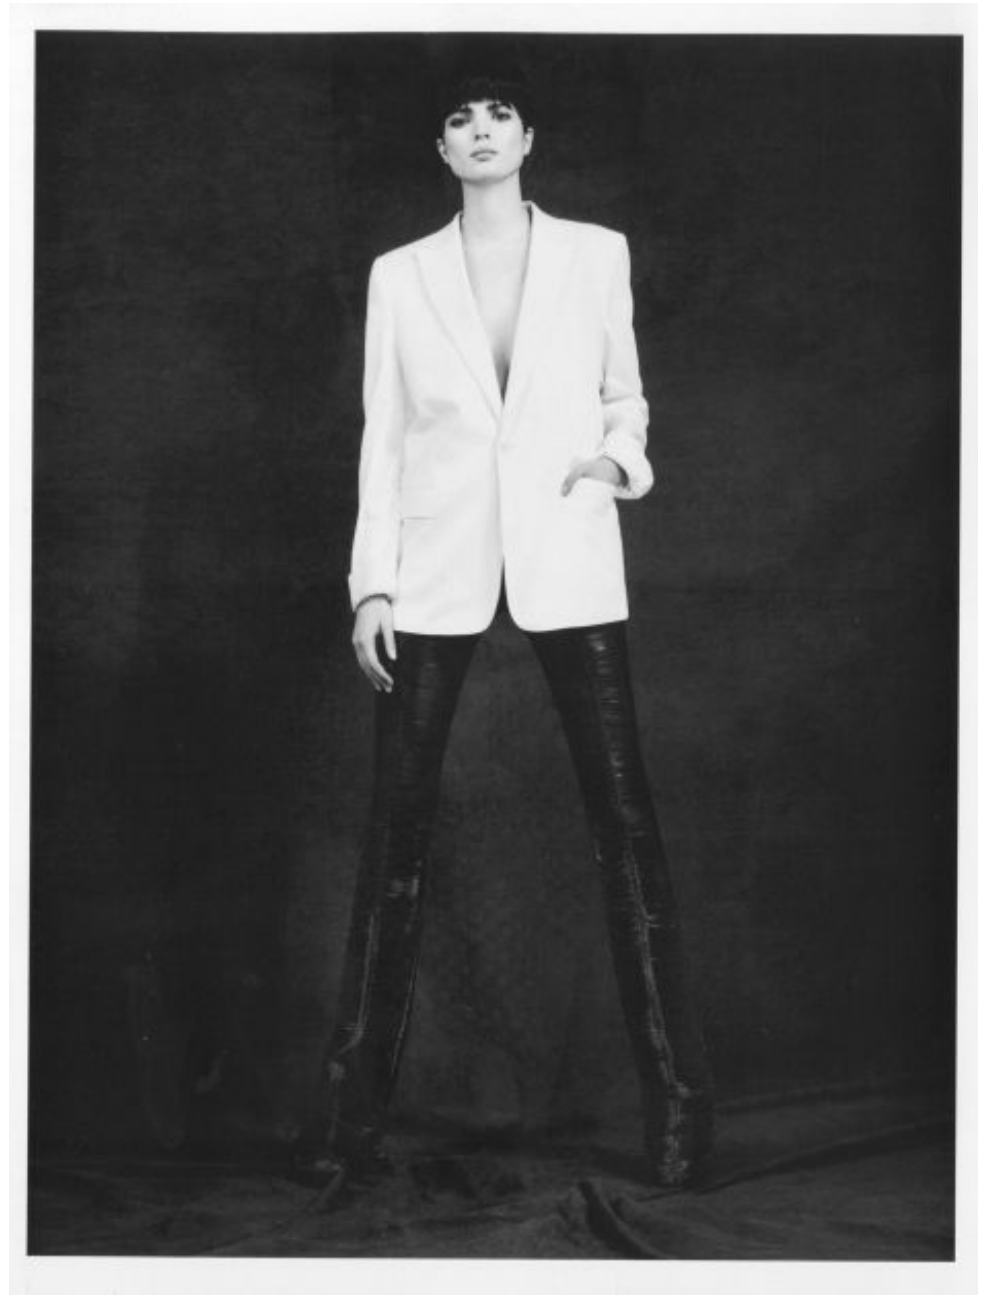

NEXT

Hanaa Ben Abdesslem

HEIGHT: 5'10" / 179 CM BUST: 30.5" / 78 CM WAIST: 24" / 60 CM HIPS: 35.5" / 89 CM SHOE: 6.5 US / 39 EU HAIR: BLACK EYES: BROWN