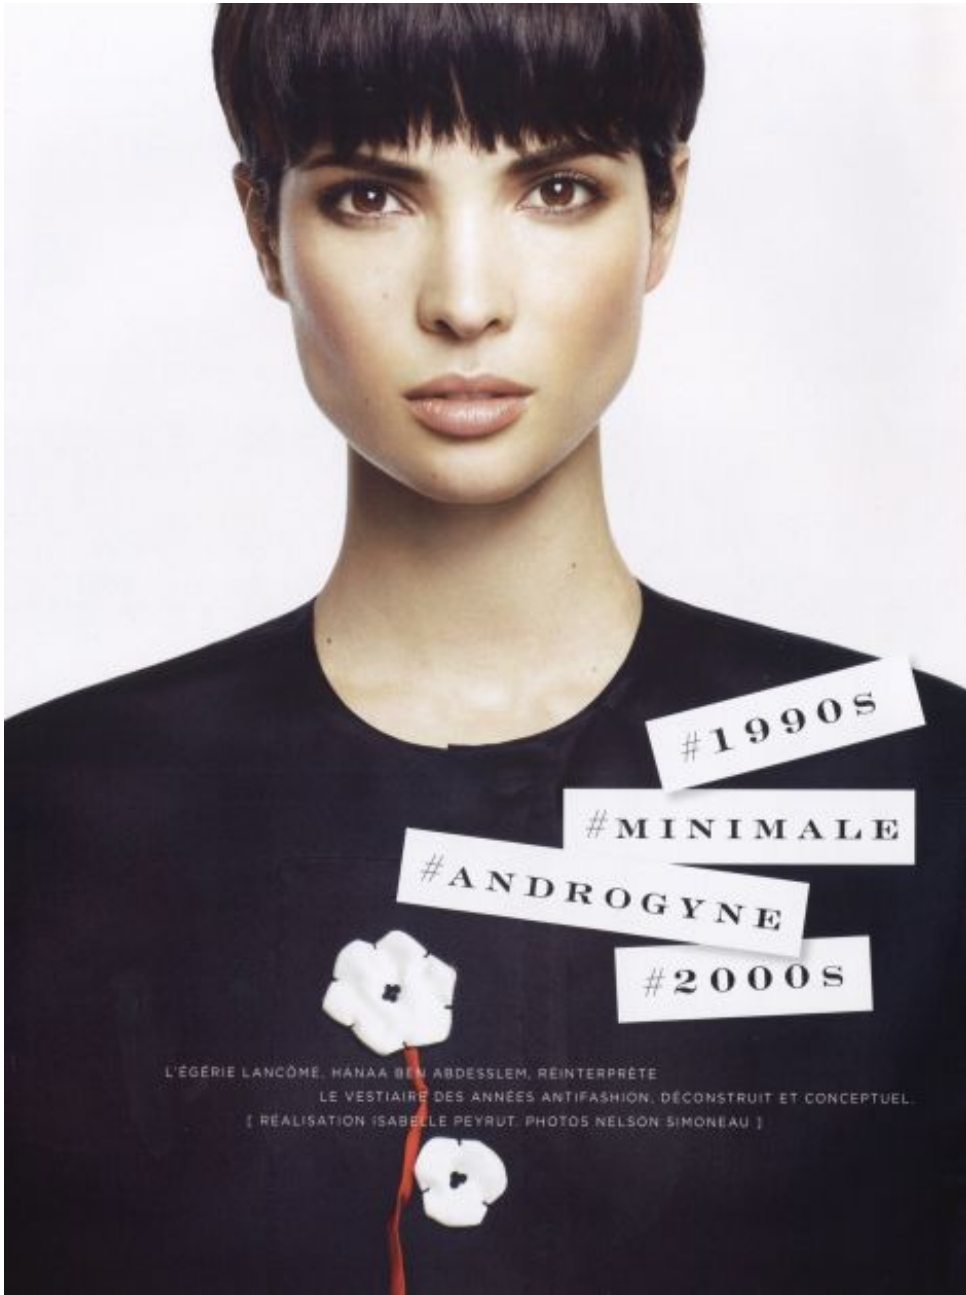

NEXT

Hanaa Ben Abdesslem

HEIGHT: 5'10" / 179 CM BUST: 30.5" / 78 CM WAIST: 24" / 60 CM HIPS: 35.5" / 89 CM SHOE: 6.5 US / 39 EU HAIR: BLACK EYES: BROWN