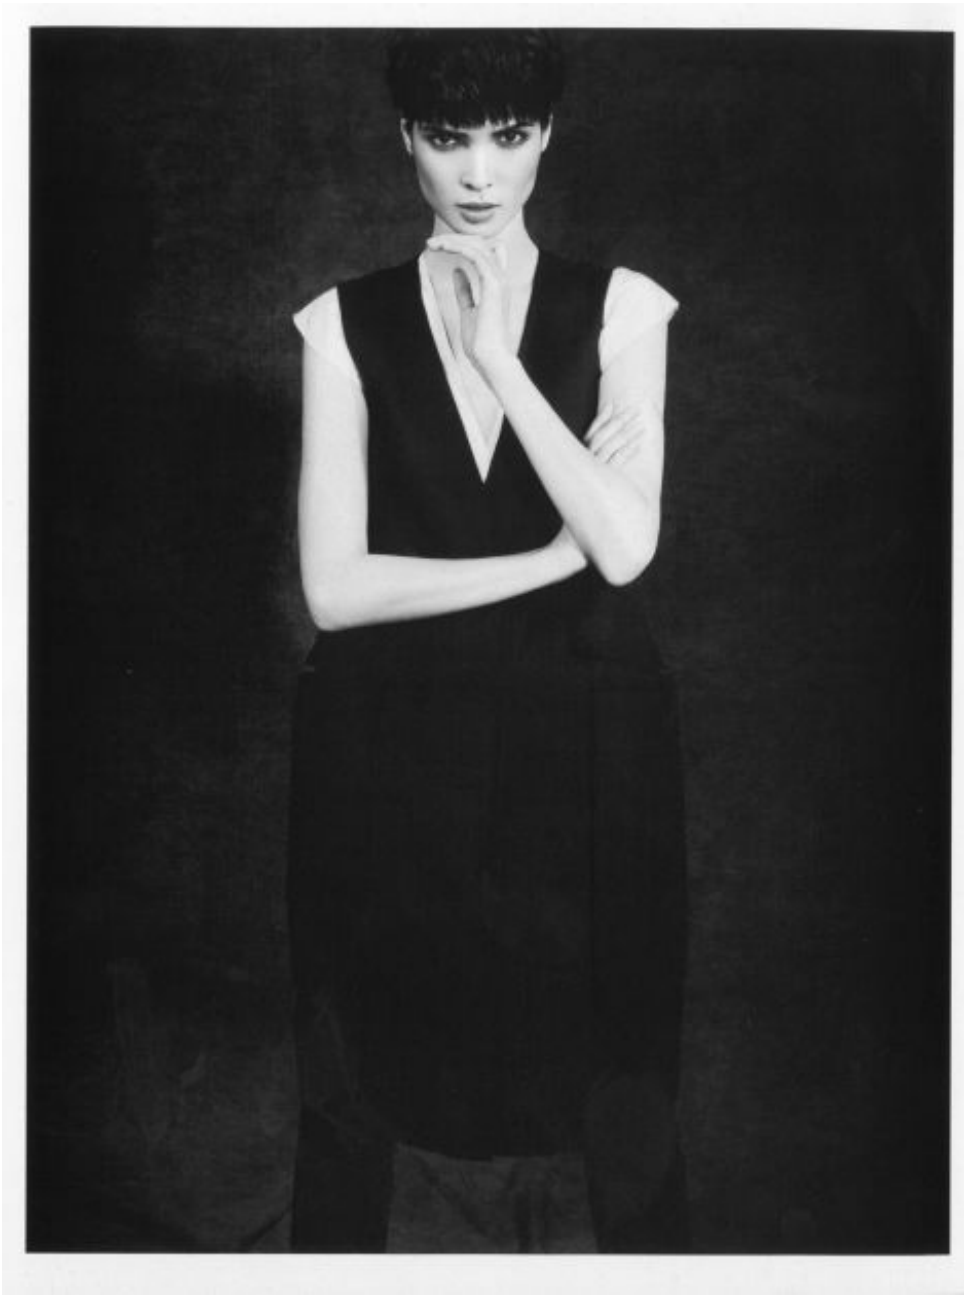

NEXT

Hanaa Ben Abdesslem

HEIGHT: 5'10" / 179 CM BUST: 30.5" / 78 CM WAIST: 24" / 60 CM HIPS: 35.5" / 89 CM SHOE: 6.5 US / 39 EU HAIR: BLACK EYES: BROWN