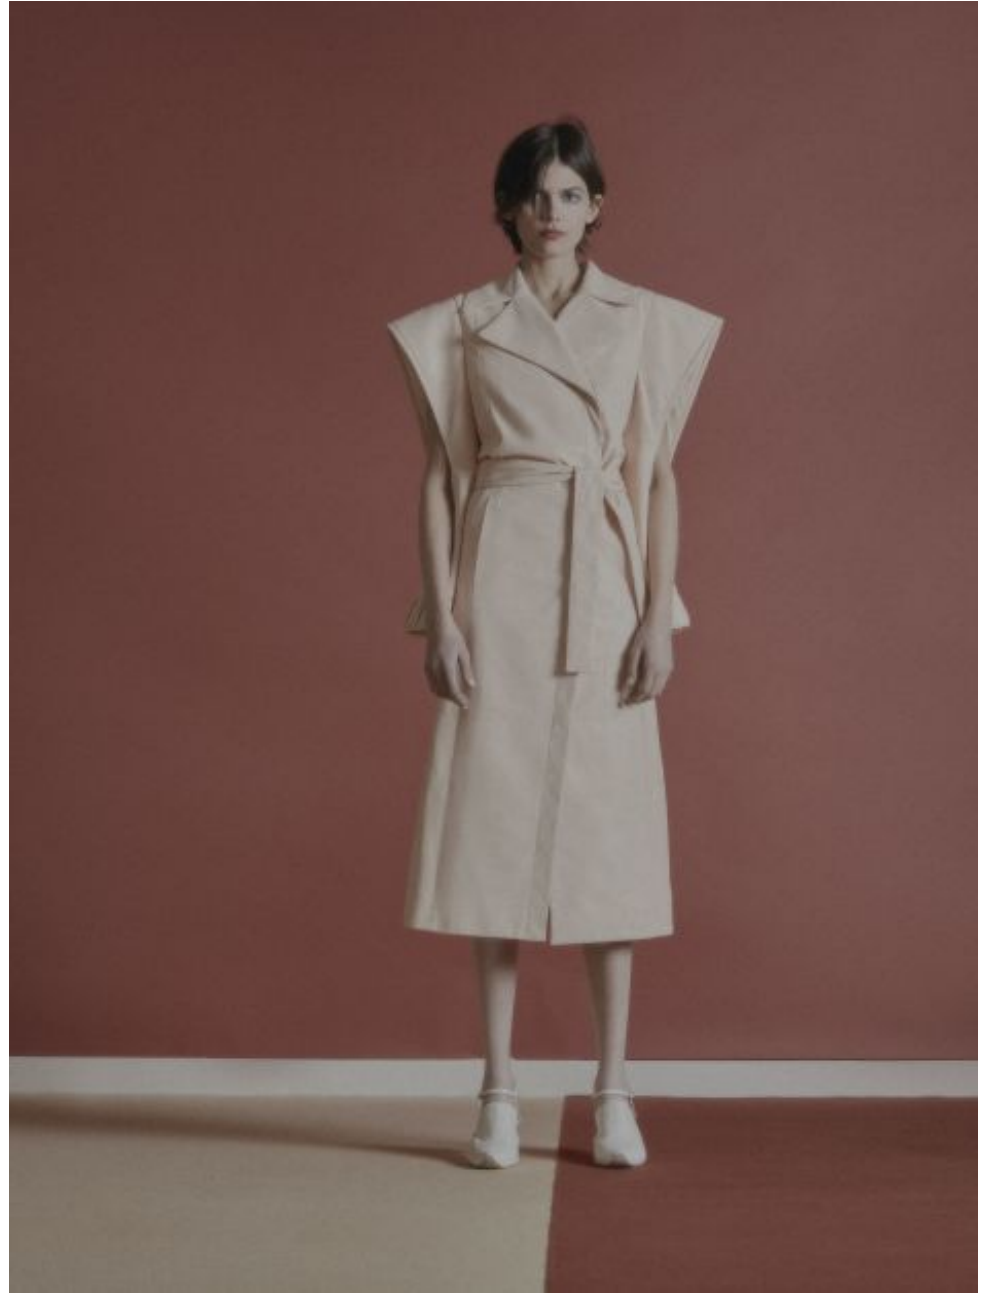

NEXT

Melissa Stasiuk

HEIGHT: 5'10" / 178CM BUST: 30" / 78CM WAIST: 24" / 58CM HIPS: 34" / 85CM SHOE: 8.5 US / 40 EU / 7 UK HAIR: DARK BROWN EYES: GREEN