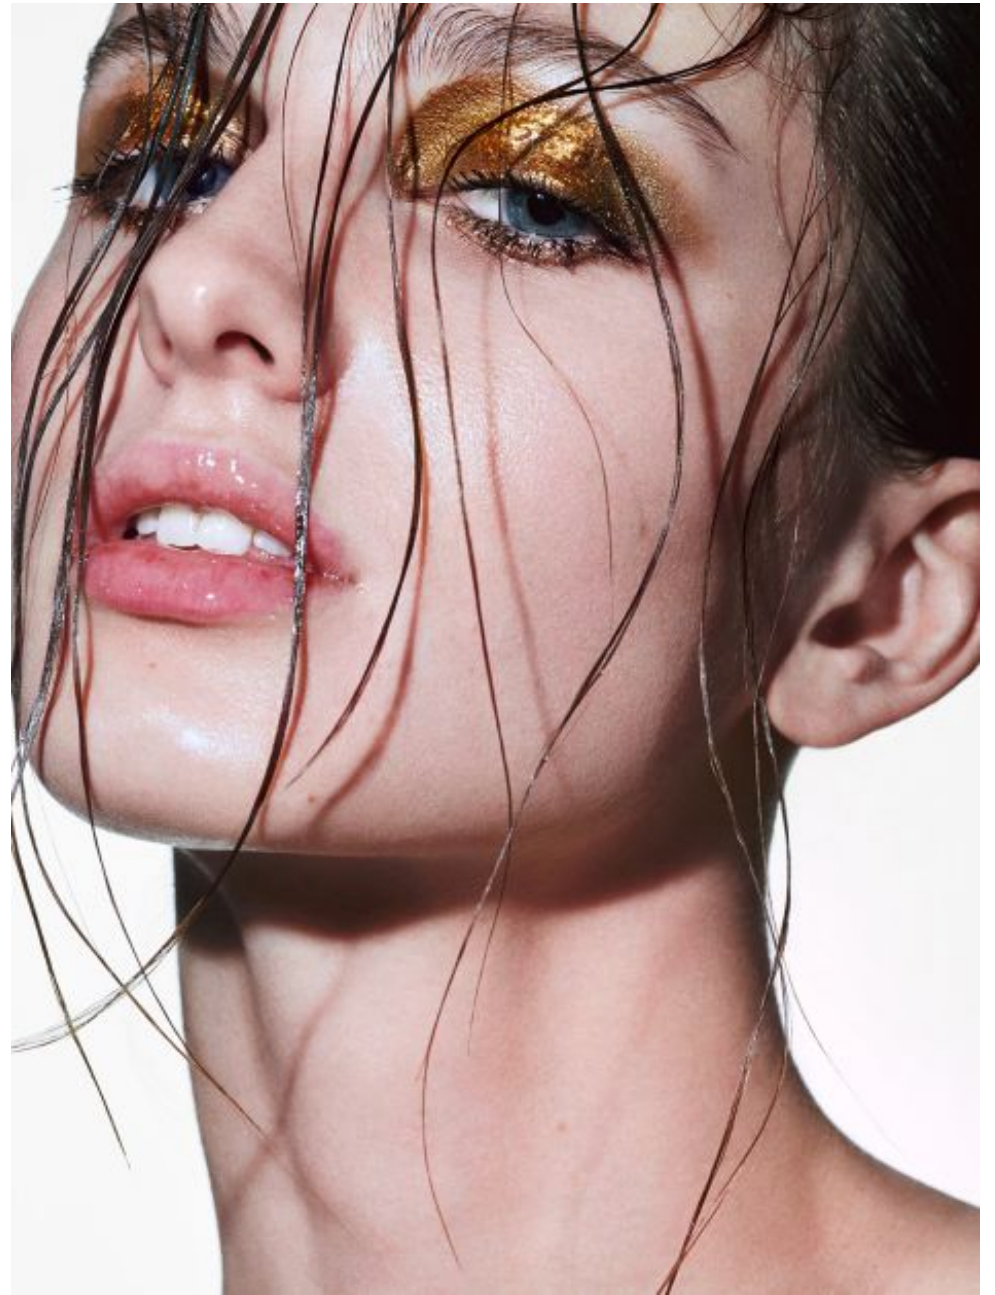

NEXT

Iris Lie HEIGHT: 5'11" / 181 CM BUST: 31" / 78 CM WAIST: 24" / 60 CM HIPS: 35.5" / 90 CM SHOE: 9 US / 40,5 EU / 7 UK HAIR: BROWN EYES: BLUE