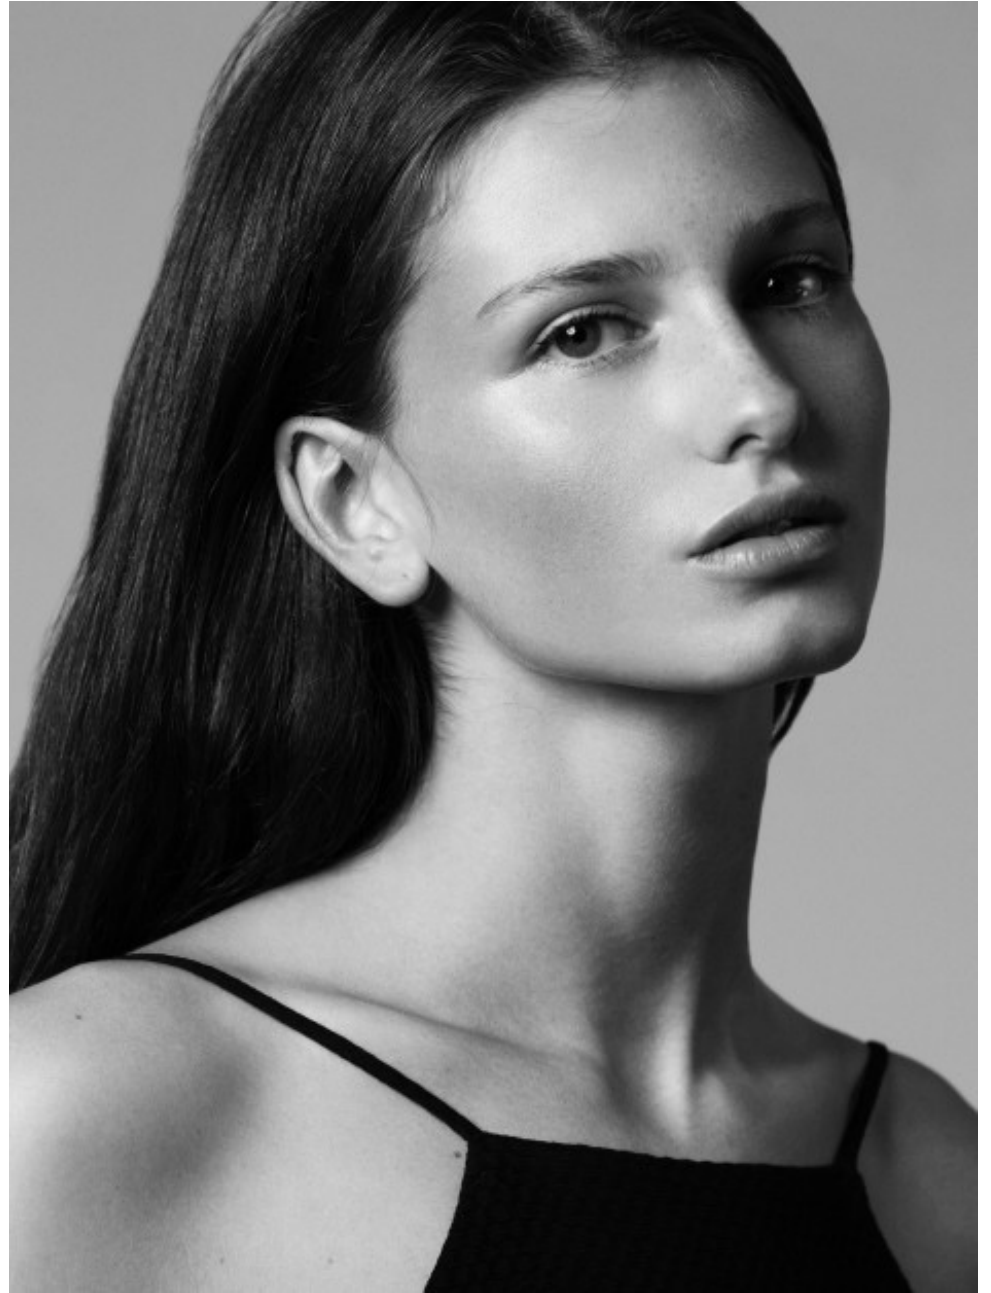

NEXT

Iris Lie HEIGHT: 5'11" / 181 CM BUST: 31" / 78 CM WAIST: 24" / 60 CM HIPS: 35.5" / 90 CM SHOE: 9 US / 40,5 EU / 7 UK HAIR: BROWN EYES: BLUE