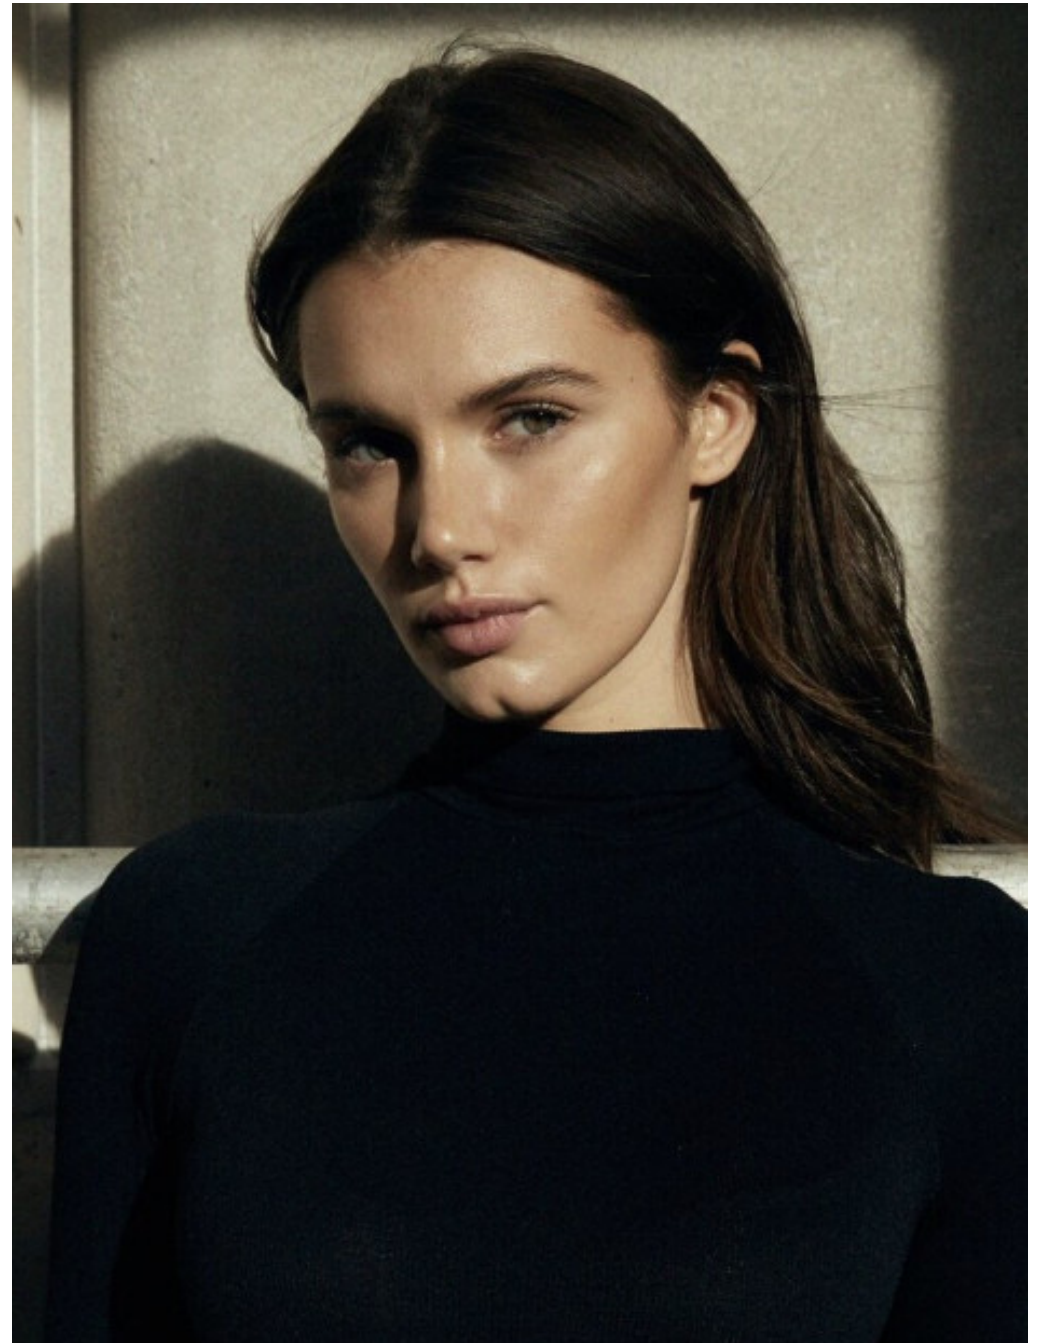

Hailey Outland

MILAN

Height

5'10"

Bust

31

Waist

24.5"

Eyes

HAZEL

NEXT

NEXT

Hailey Outland

HEIGHT: 5'10" BUST: 31 WAIST: 24.5" HIPS: 36" DRESS: 2 SHOE: 8.5 HAIR: BROWN EYES: HAZEL

NEXT

Hailey Outland