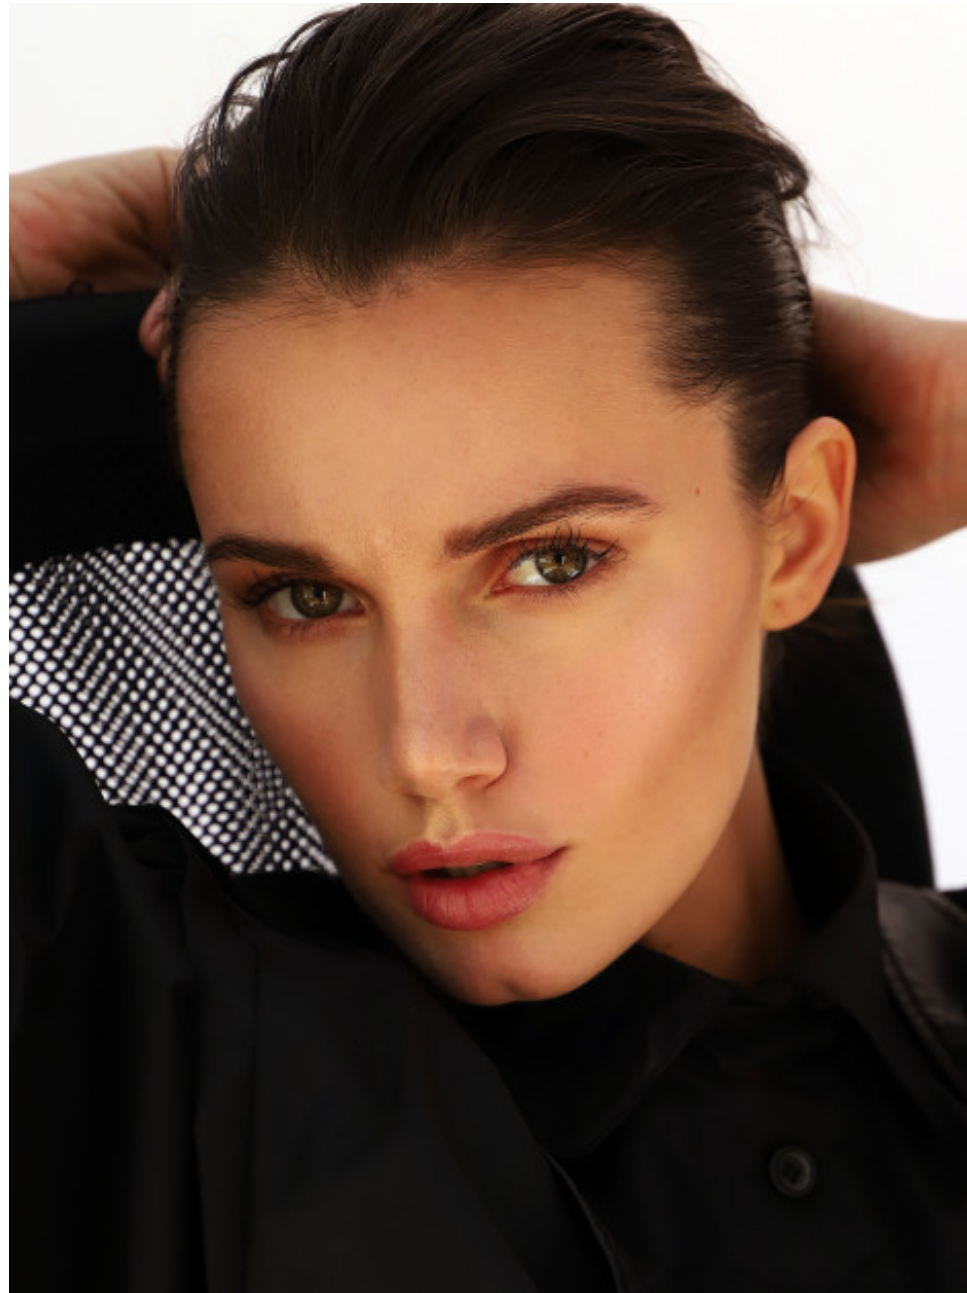

NEXT

Hailey Outland HEIGHT: 5'10" BUST: 31 WAIST: 24.5" HIPS: 36" DRESS: 2 SHOE: 8.5 HAIR: BROWN EYES: HAZEL