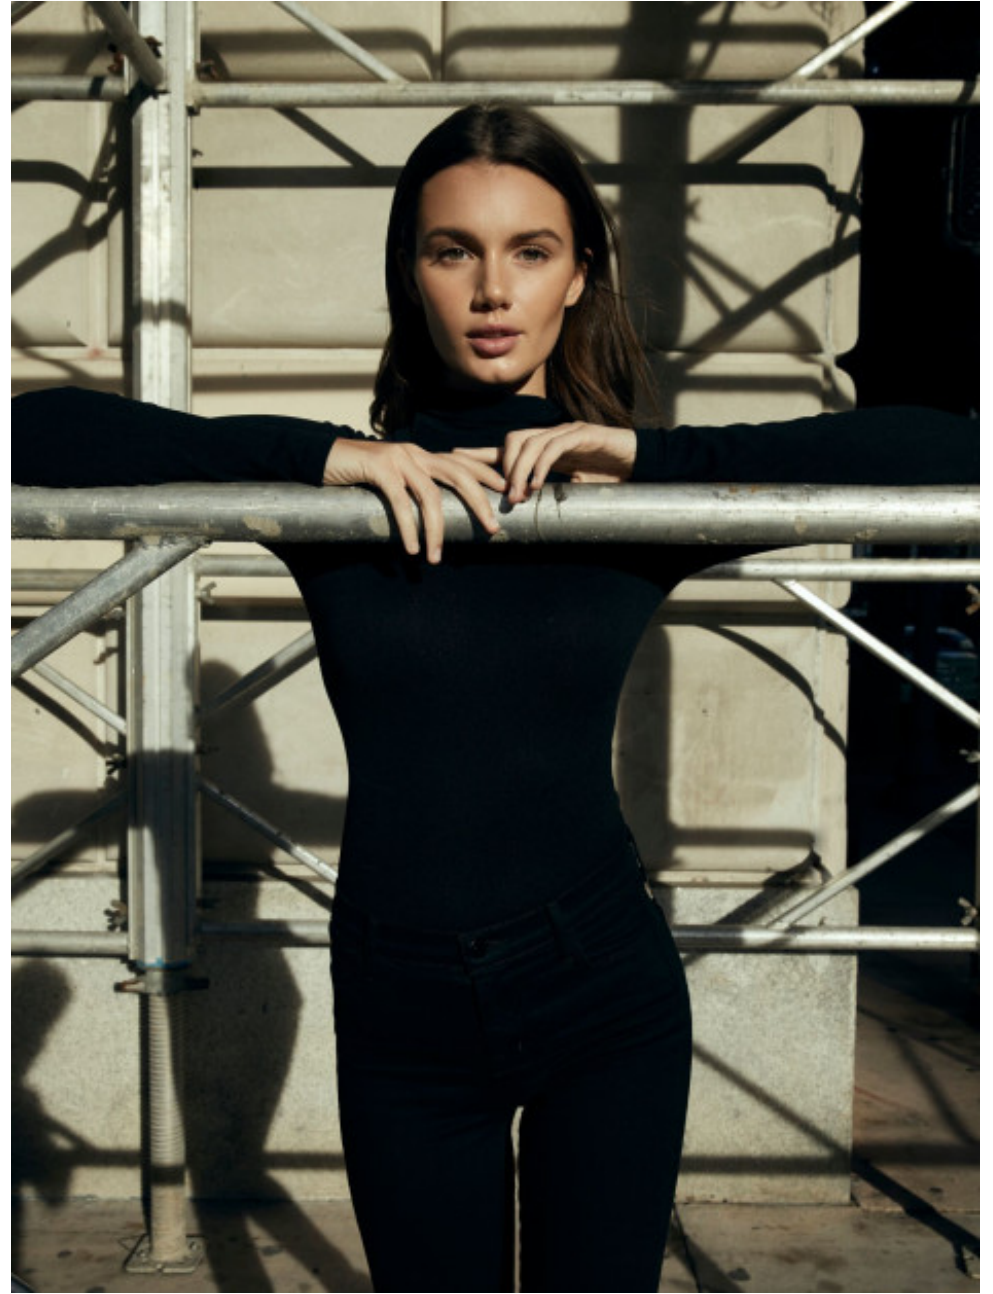

NEXT

Hailey Outland

HEIGHT: 5'10" BUST: 31 WAIST: 24.5" HIPS: 36" DRESS: 2 SHOE: 8.5 HAIR: BROWN EYES: HAZEL