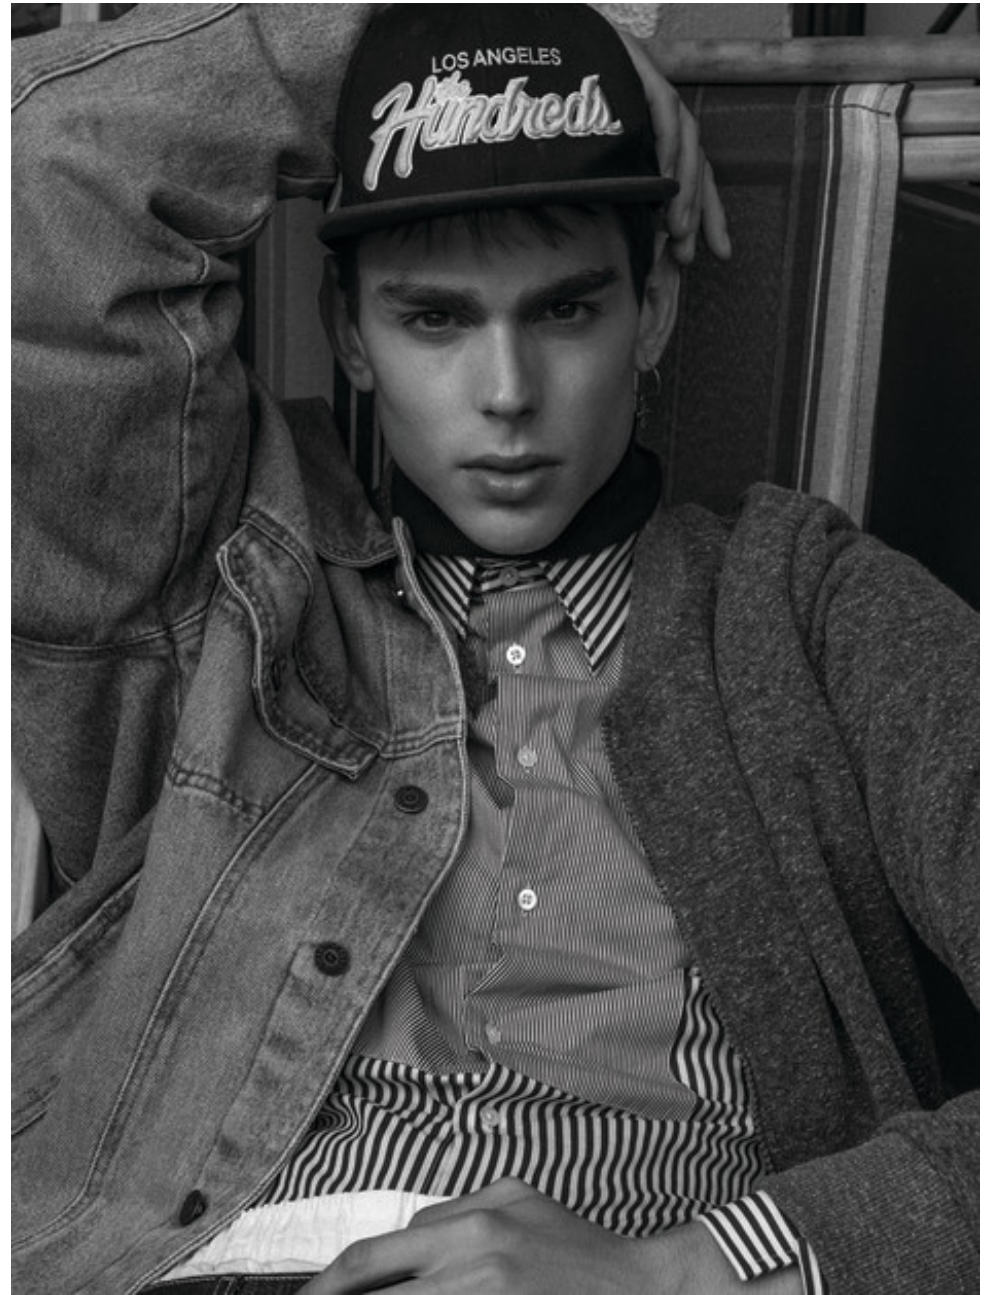

*Shoe*

43 EU

---

*Hair*

BROWN

---

*Eyes*

LIGHT BROWN

NEXT

NEXT

*João Lucas*

HEIGHT: 188 CM CHEST: 92 CM SHOE: 43 EU HAIR: BROWN EYES: LIGHT BROWN

NEXT

*João Lucas*

HEIGHT: 188 CM CHEST: 92 CM SHOE: 43 EU HAIR: BROWN EYES: LIGHT BROWN

NEXT

*João Lucas* HEIGHT: 188 CM CHEST: 92 CM SHOE: 43 EU HAIR: BROWN EYES: LIGHT BROWN

Long flight jacket \$1,499  
Olive washed sweatshorts \$499

New Monday | 08

cap ABERCROMBIE t-shirt COCA COLA  
blazer and short FROU FROU BRECHÓ  
socks and sneakers ADIDAS ORIGINALS