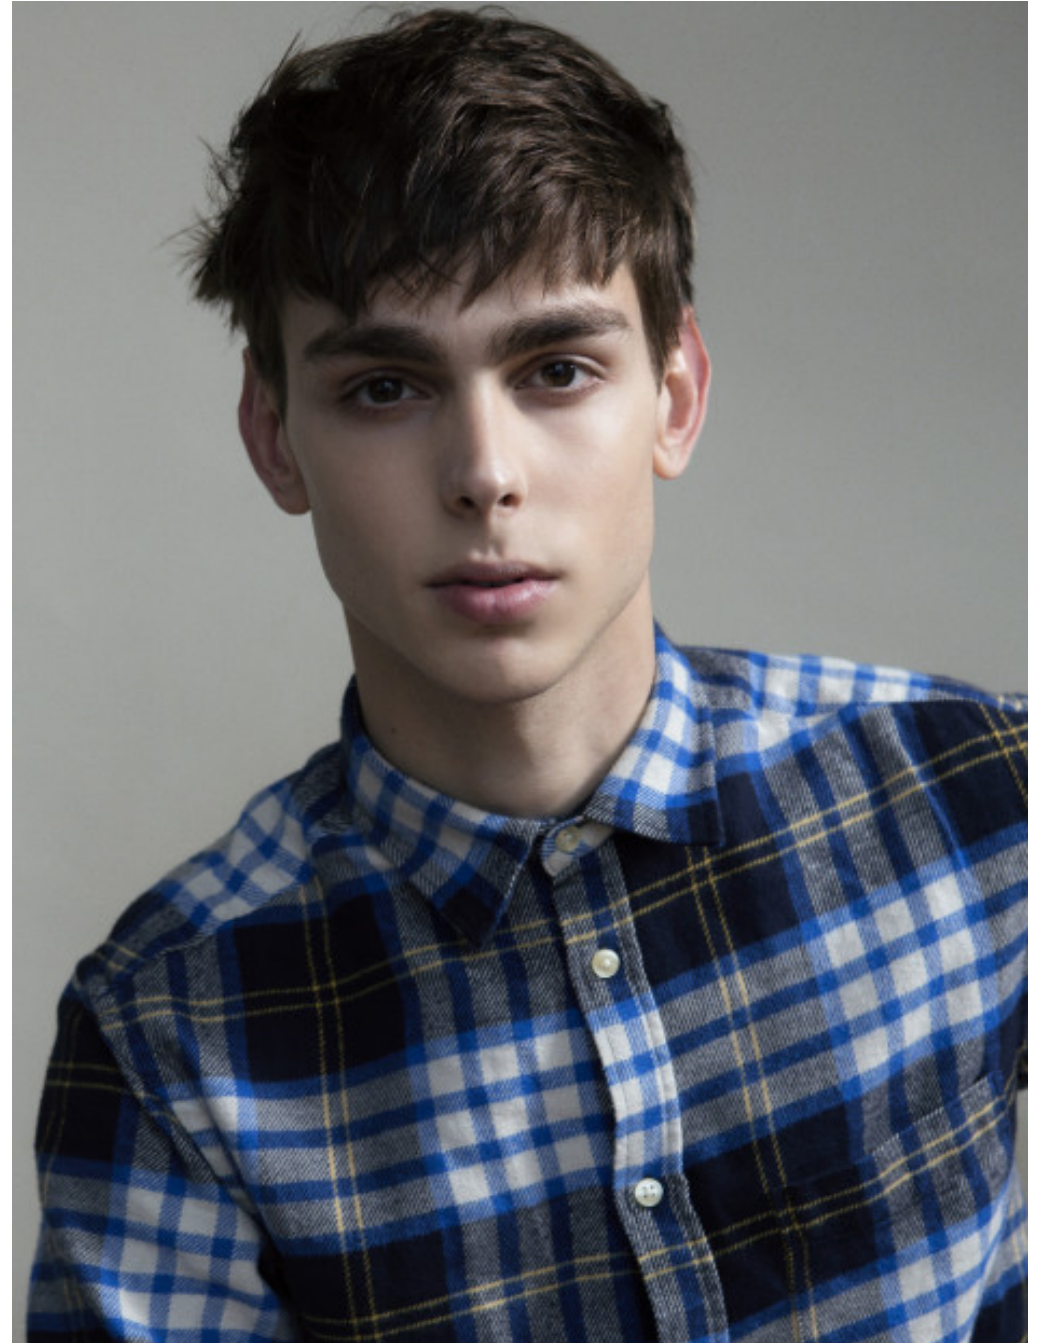

*João Lucas*

MILAN

*Height*

188 CM

---

*Chest*

92 CM

---

*Shoe*

43 EU

---

*Hair*

BROWN

---

*Eyes*

LIGHT BROWN

NEXT

NEXT

*João Lucas*

HEIGHT: 188 CM CHEST: 92 CM SHOE: 43 EU HAIR: BROWN EYES: LIGHT BROWN

NEXT

*João Lucas*

HEIGHT: 188 CM CHEST: 92 CM SHOE: 43 EU HAIR: BROWN EYES: LIGHT BROWN

NEXT

*João Lucas* HEIGHT: 188 CM CHEST: 92 CM SHOE: 43 EU HAIR: BROWN EYES: LIGHT BROWN

Long flight jacket \$1,499  
Olive washed sweatshorts \$499

New Monday | 08

cap ABERCROMBIE t-shirt COCA COLA  
blazer and short FROU FROU BRECHÓ  
socks and sneakers ADIDAS ORIGINALS