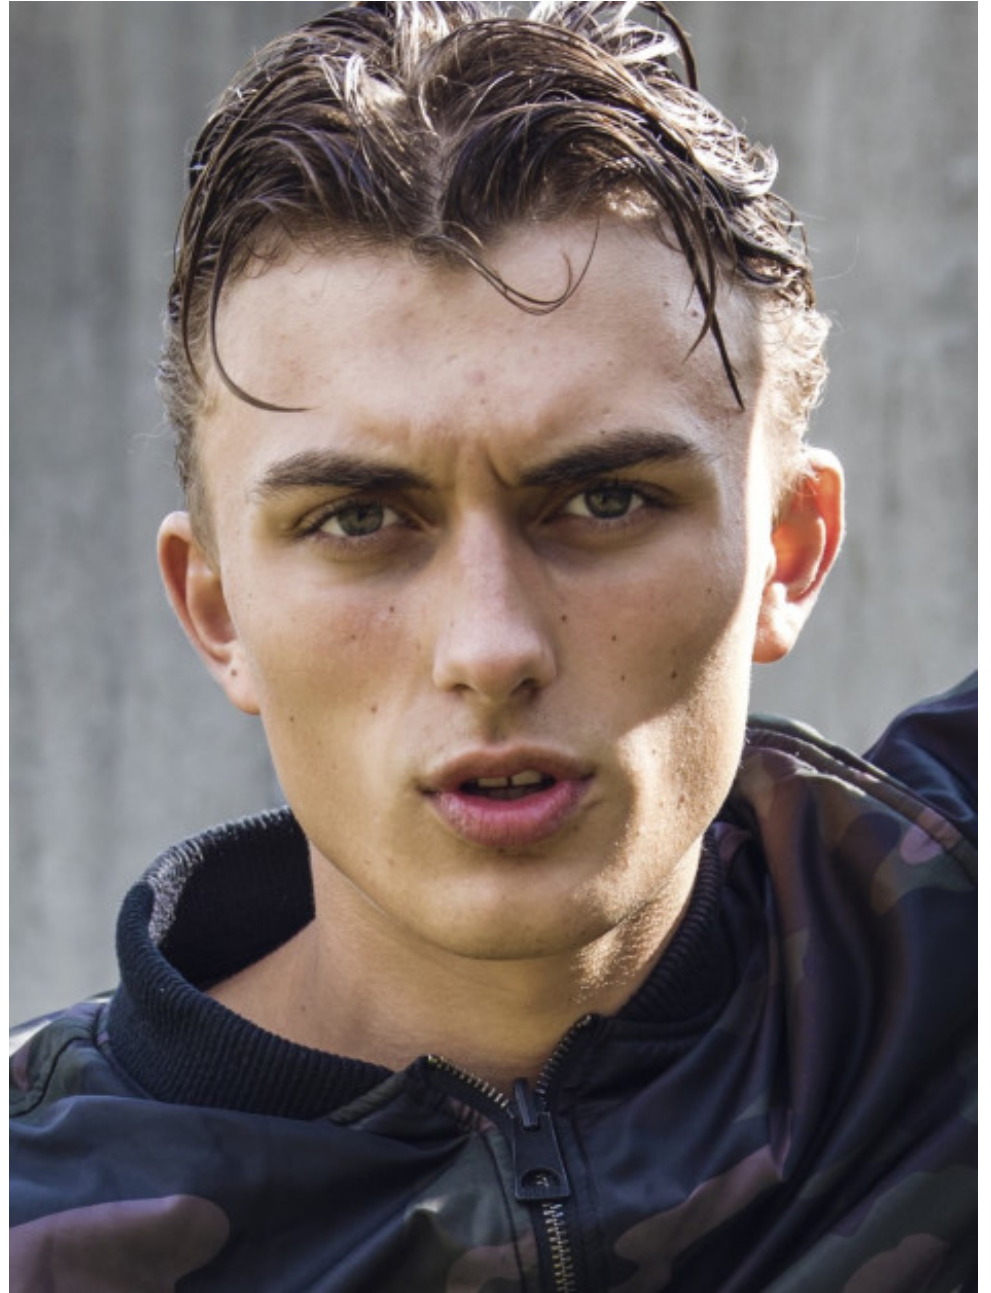

*Daniel Wassenaar*

MILAN

*Height*

189 CM

---

*Chest*

97 CM

---

*Waist*

80 CM

---

*Hips*

97 CM

---

*Shoe*

43 EU

---

*Hair*

BLOND

---

*Eyes*

GREEN BROWN

NEXT

NEXT