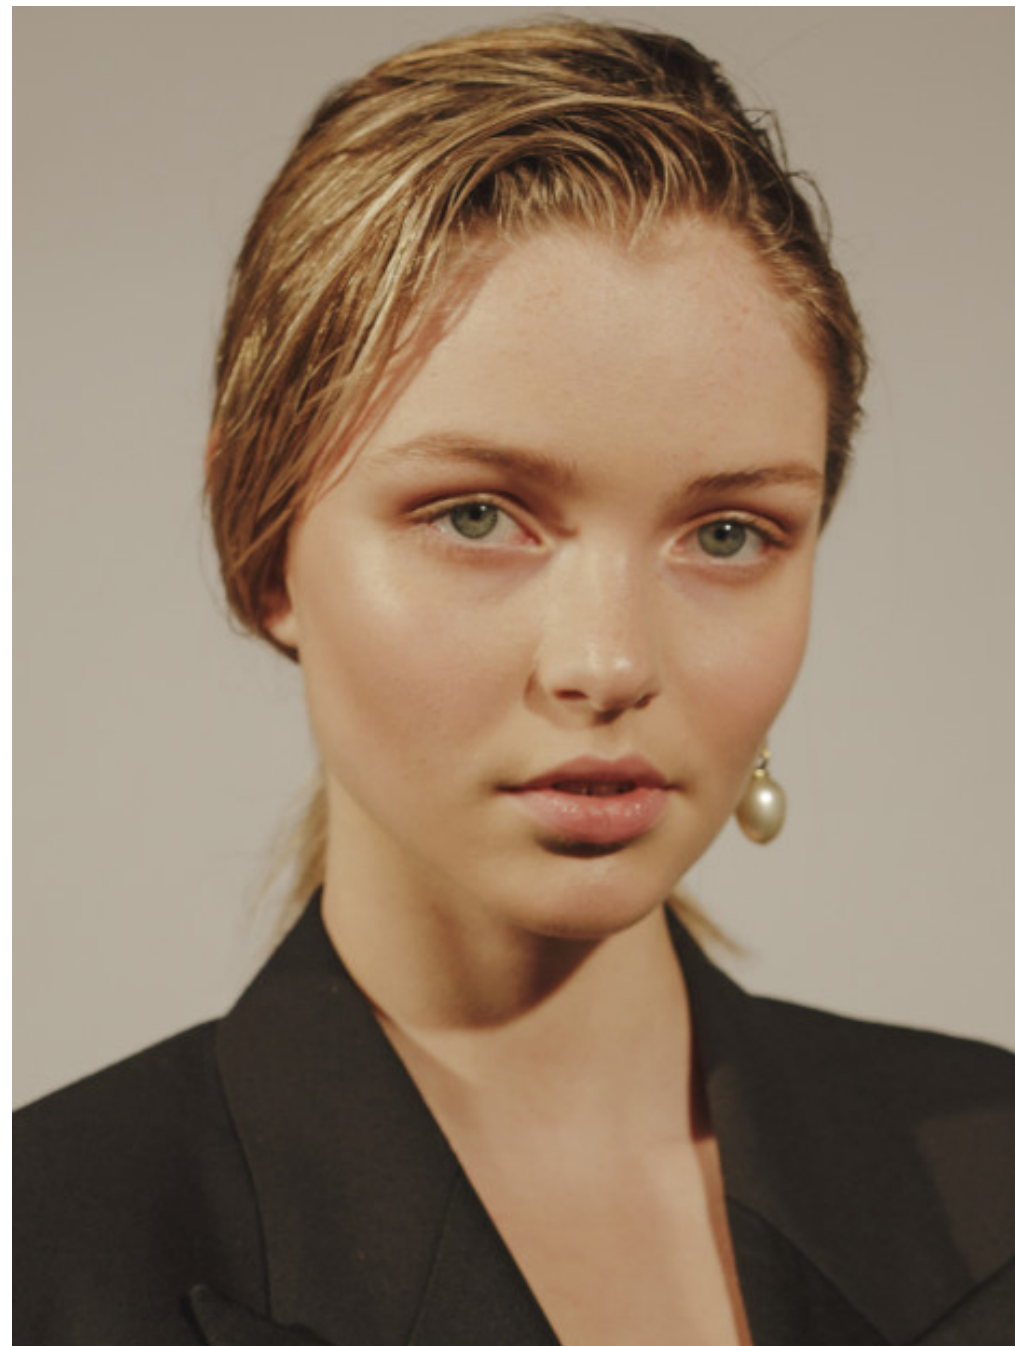

*Fleur*

MILAN

*Height*

177 CM

---

*Bust*

80 CM

---

---

*Hair*

BLONDE

---

*Eyes*

GREEN

NEXT

NEXT