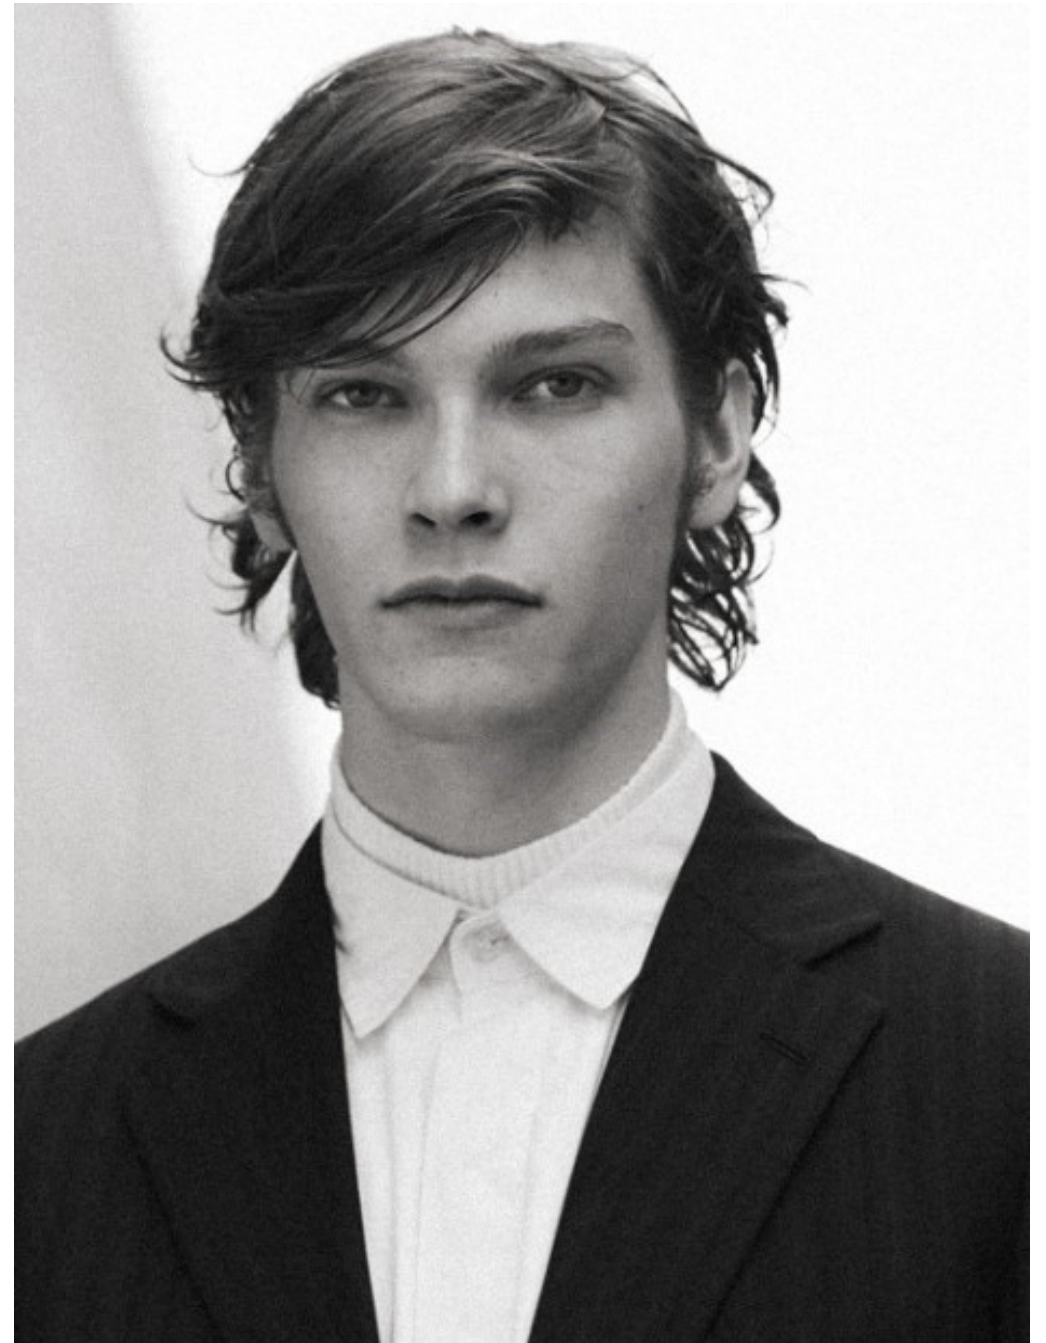

Elsonray Maxwell

MILAN

Height

6'2.5" / 190CM

Suit

48FR

Chest

93CM

Waist

81CM

Hips

91 CM

Shoe

11 / 43 EU

Hair

BROWN

Eyes

BLUE

NEXT