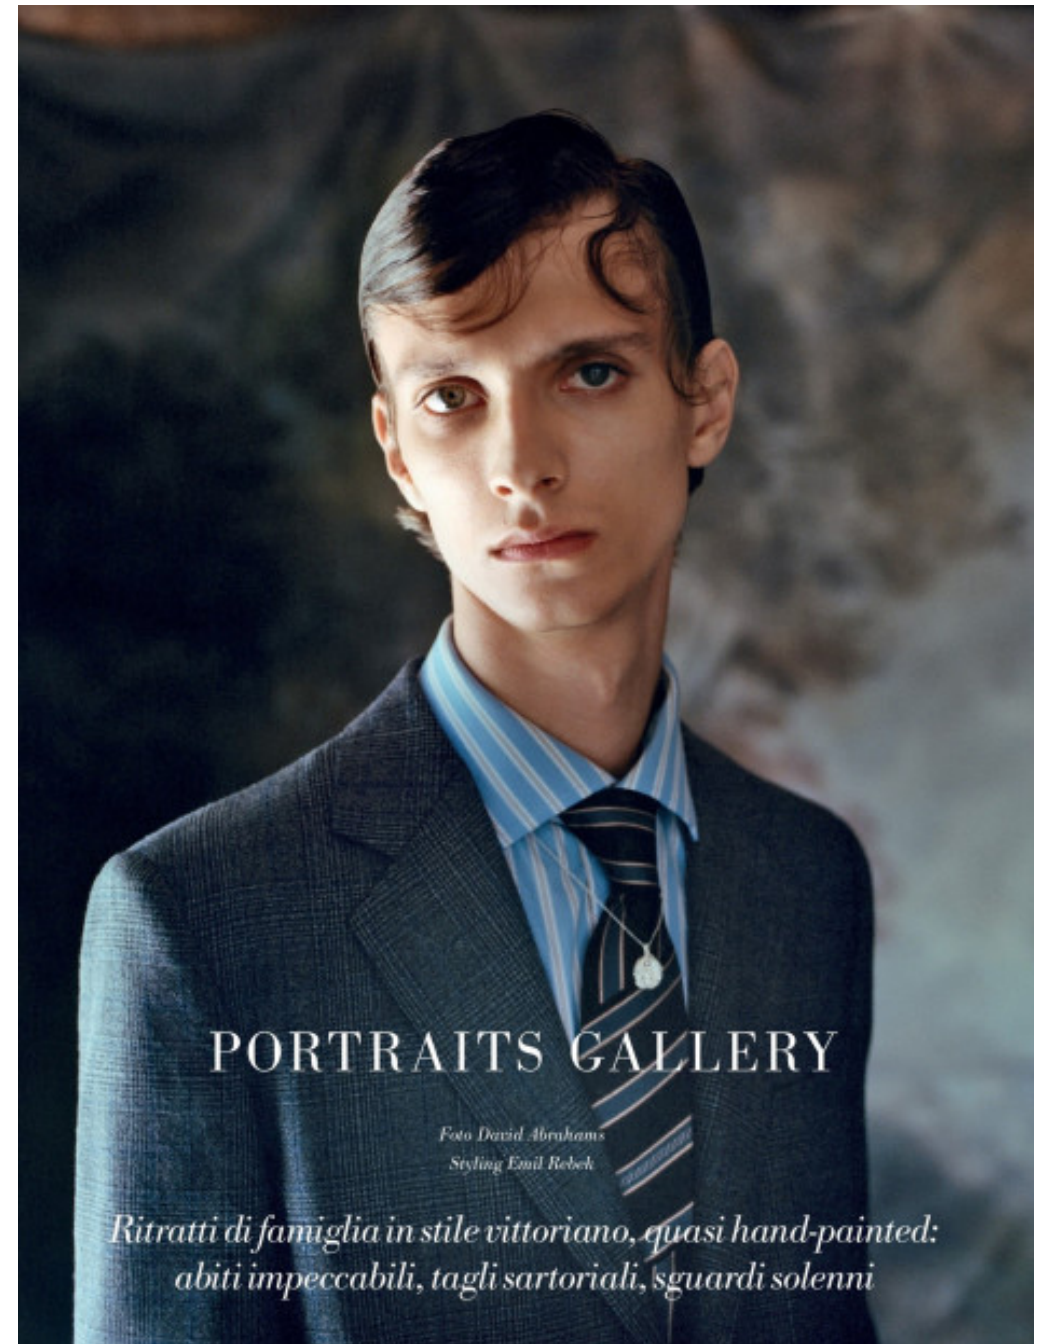

PORTRAITS GALLERY

Foto David Abrahams

Styling Emil Rebeck

*Ritratti di famiglia in stile vittoriano, quasi hand-painted:
abiti impeccabili, tagli sartoriali, sguardi solenni*

NEXT

NEXT

Karol Kozłowski

HEIGHT: 188 CM CHEST: 87 CM WAIST: 70 CM HIPS: 90 CM SHOE: 42 EU HAIR: BROWN EYES: GREEN