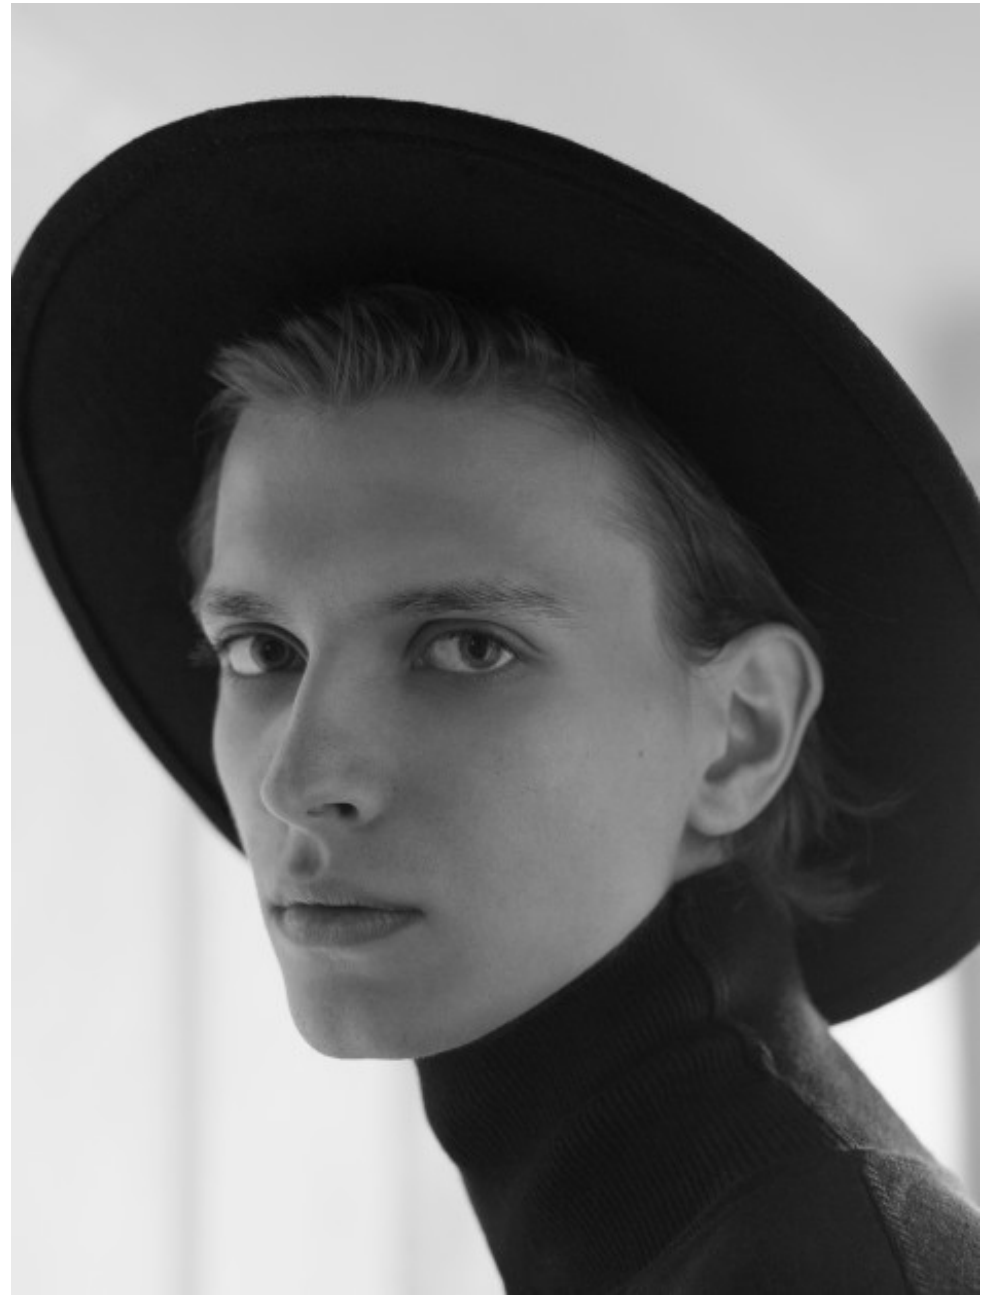

NEXT

Karol Kozłowski

HEIGHT: 188 CM CHEST: 87 CM WAIST: 70 CM HIPS: 90 CM SHOE: 42 EU HAIR: BROWN EYES: GREEN