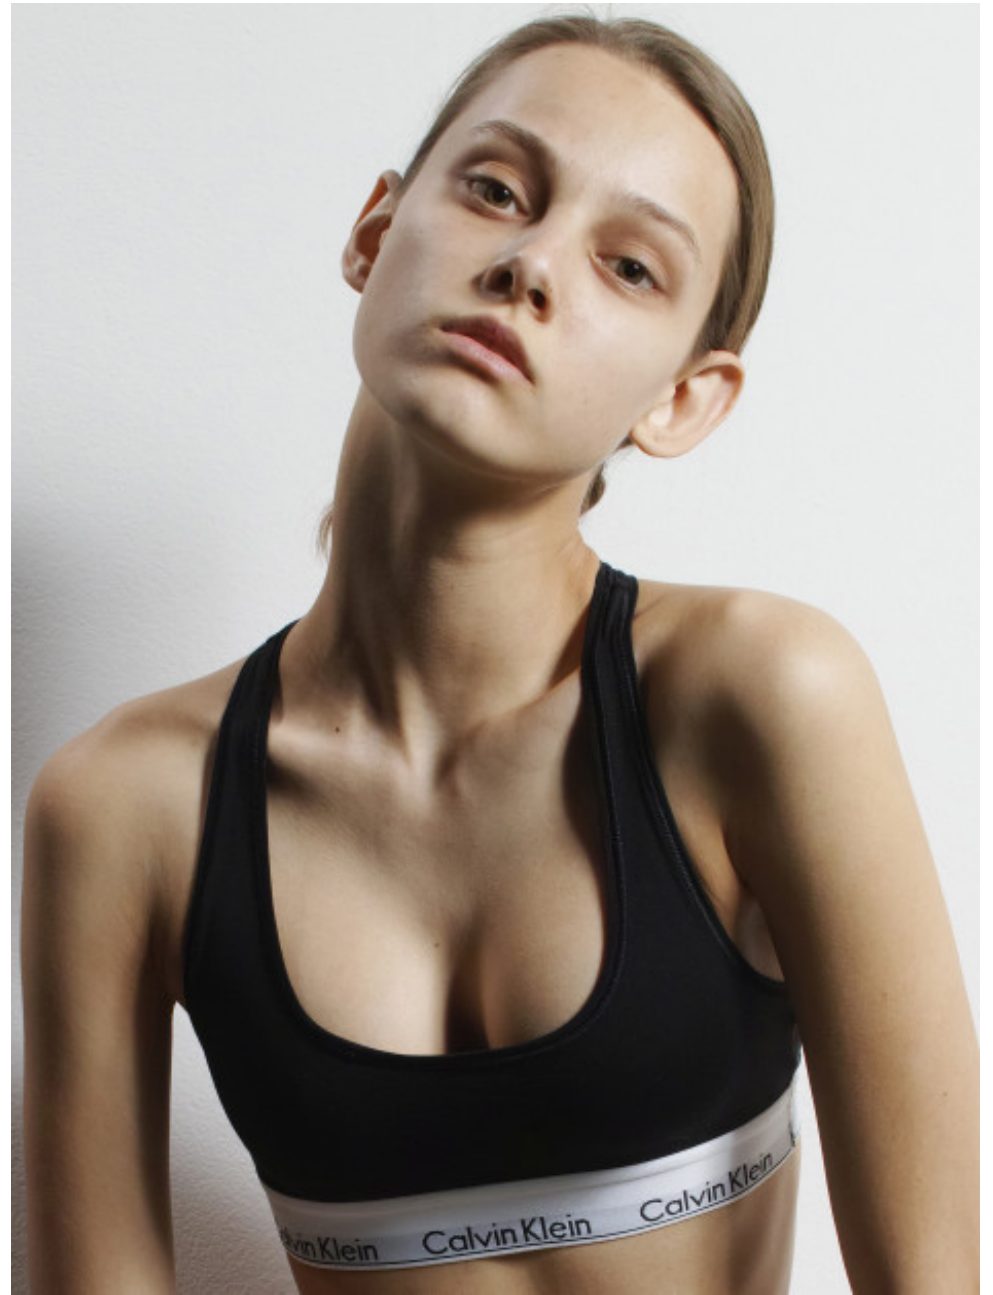

NEXT

Ana Zorica

HEIGHT: 178 CM BUST: 81 CM WAIST: 59 CM HIPS: 90 CM SHOE: 41 EU HAIR: LIGHT BROWN EYES: GREEN