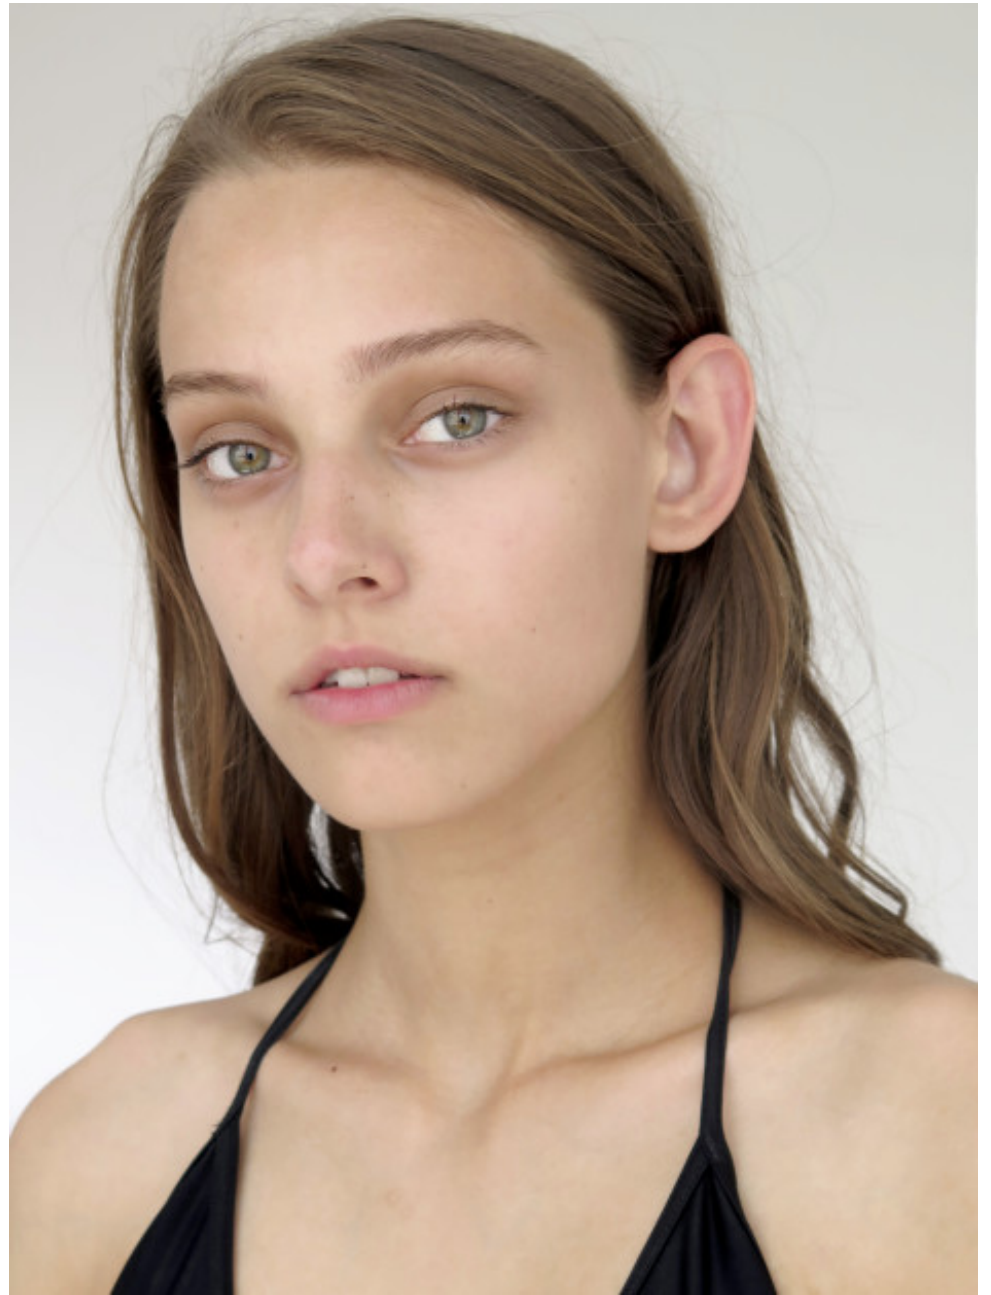

NEXT

Ana Zorica

HEIGHT: 178 CM BUST: 81 CM WAIST: 59 CM HIPS: 90 CM SHOE: 41 EU HAIR: LIGHT BROWN EYES: GREEN