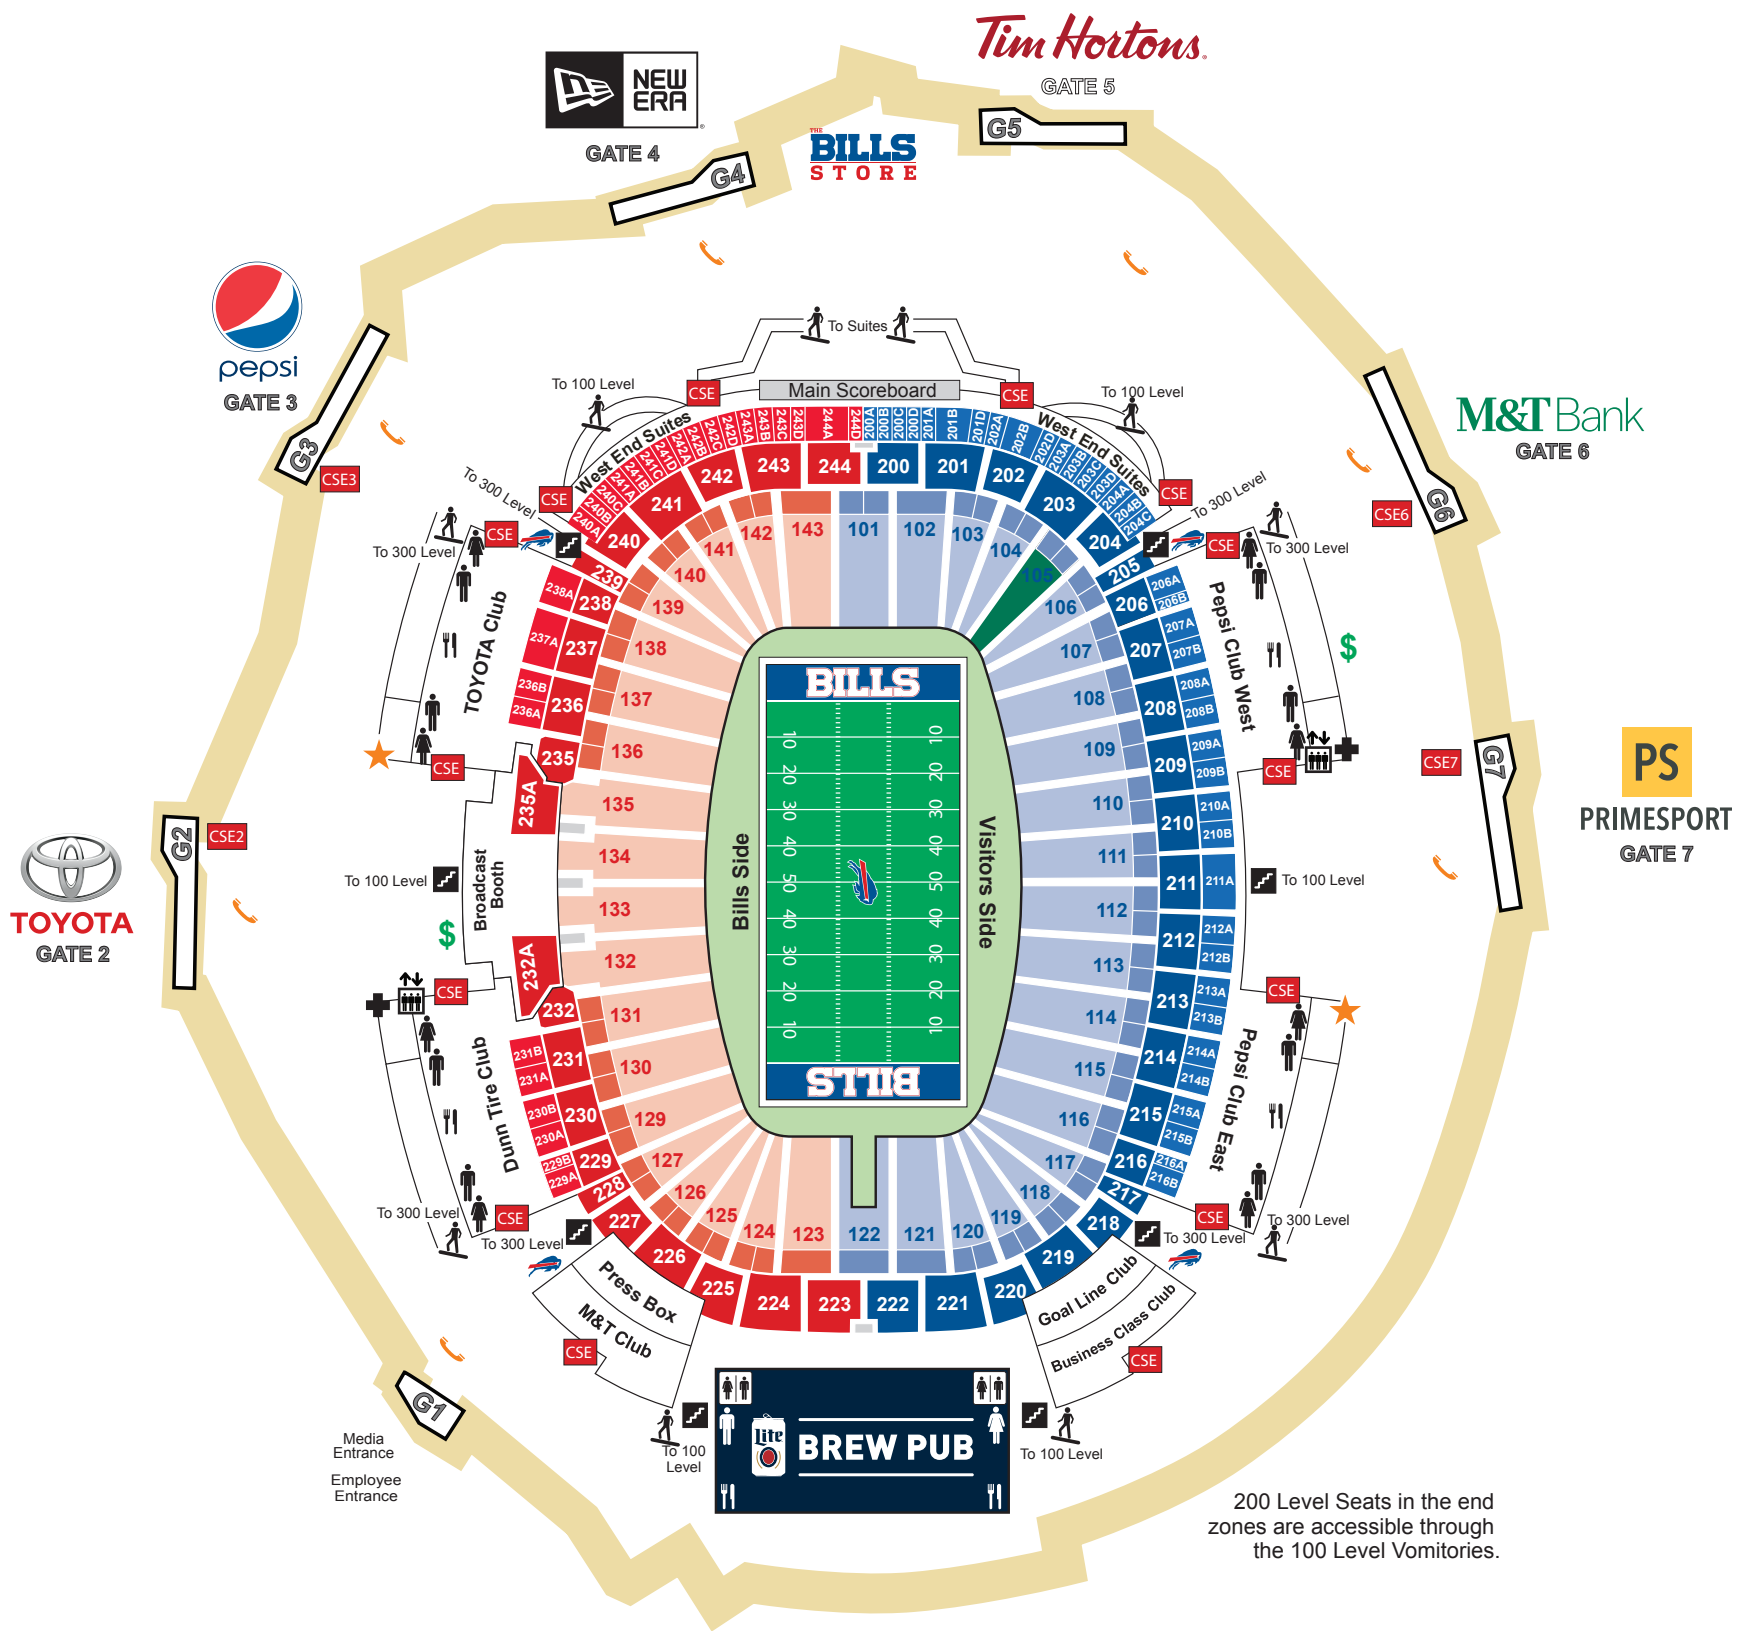

NEW ERA FIELD - 200 Level

Women's Restroom	Ramp	Security	Club & Suite Entrance
Men's Restroom	ATM	Game Day Fan Hotline	Guest Services
Family Restroom	Elevators	Bills Gear	ADA Accessible
Concessions	First Aid	Gates	M&T Family Zone
Stairs			NORTH