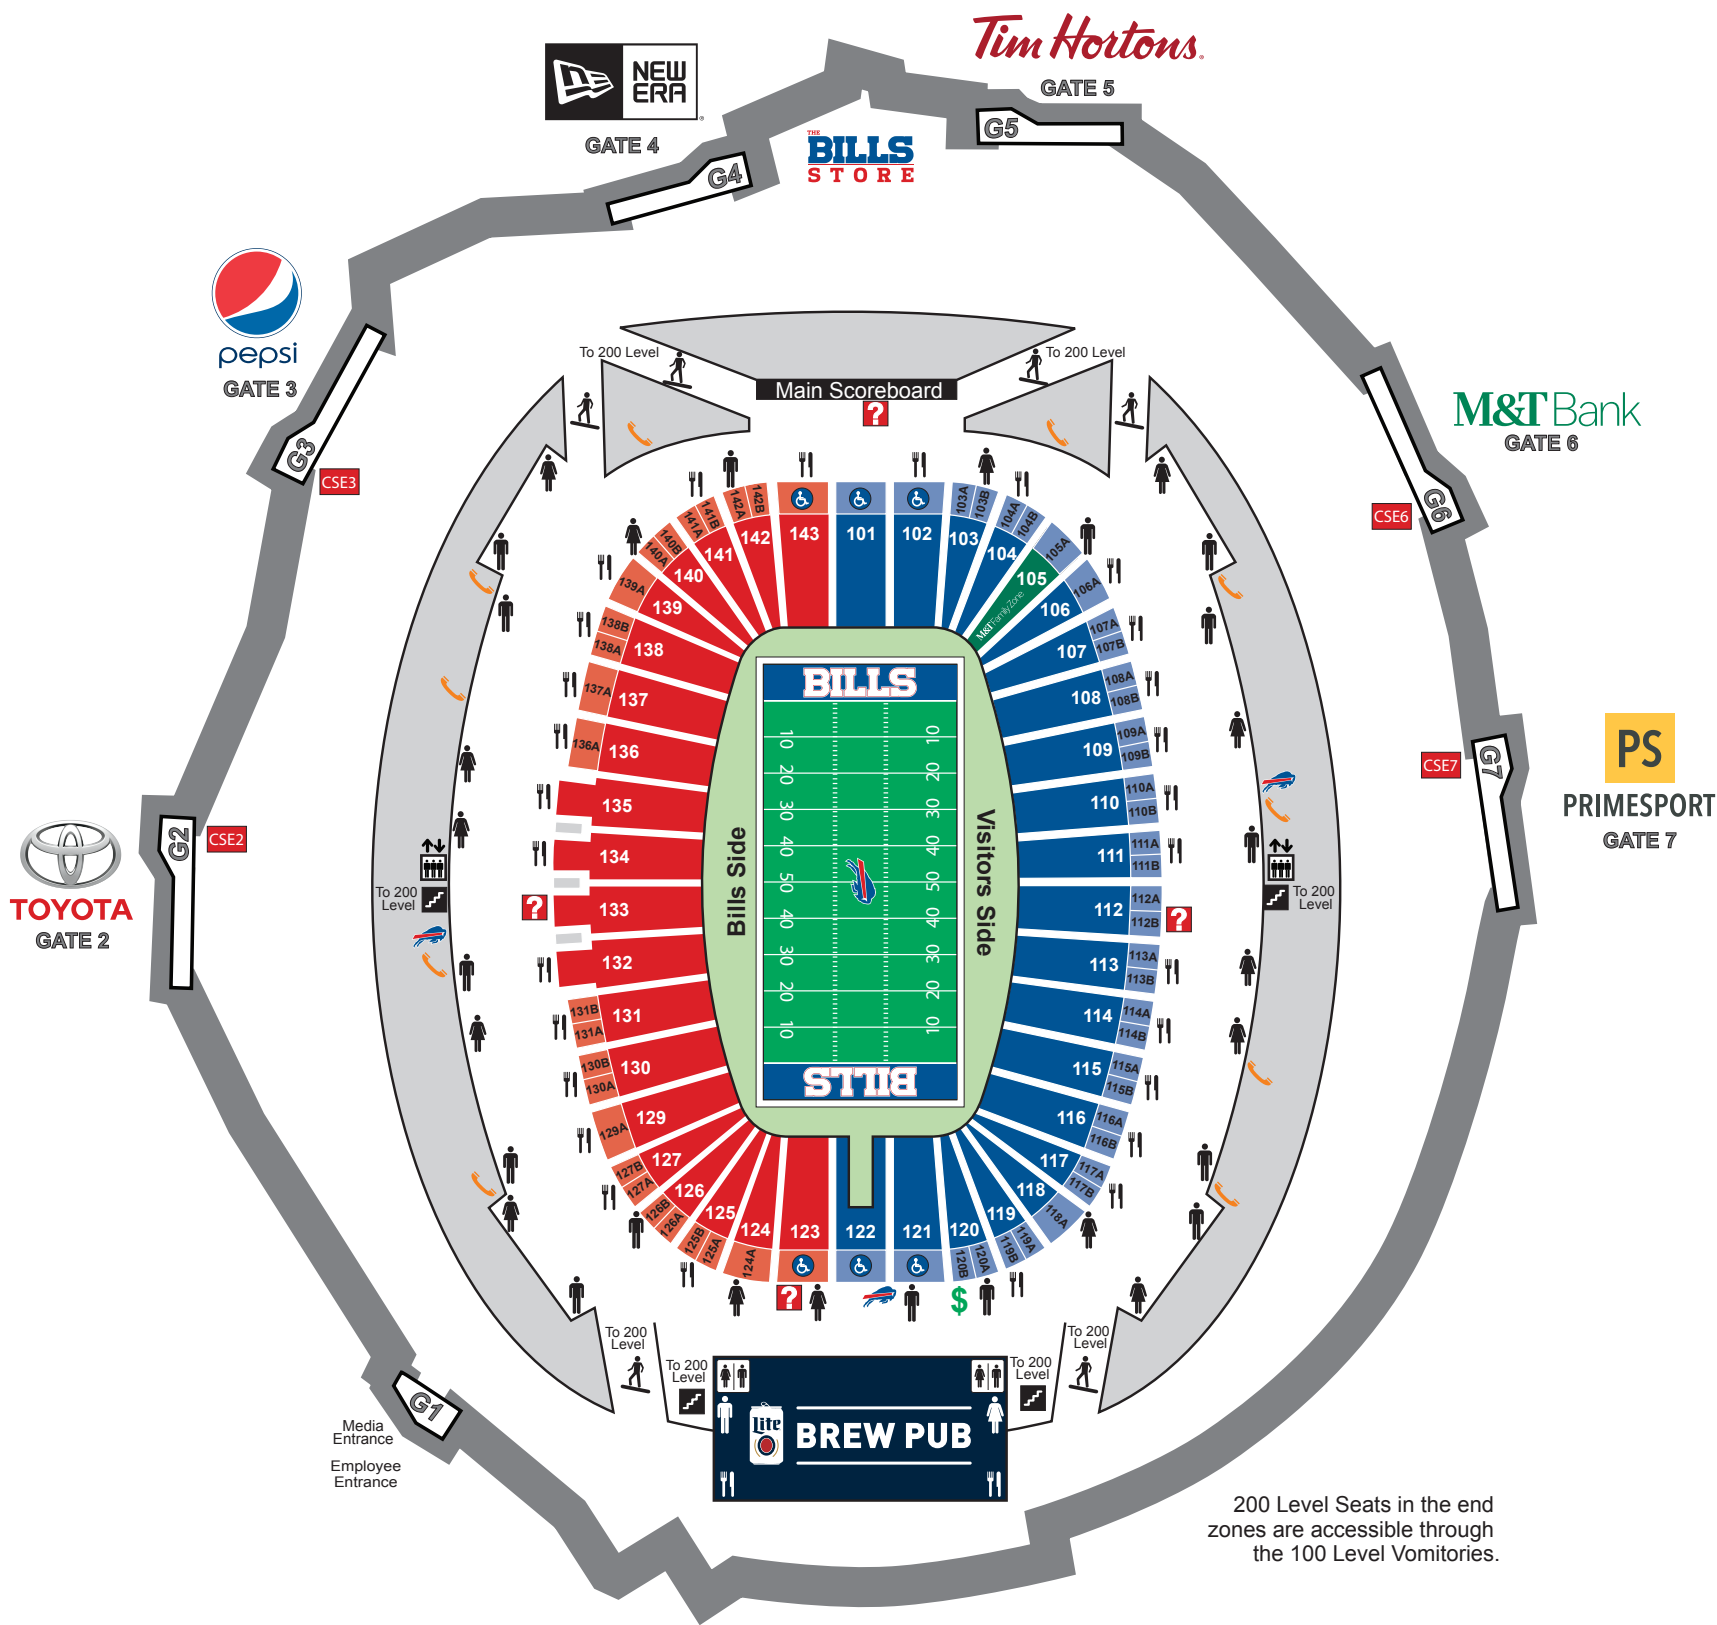

NEW ERA FIELD - 100 Level

200 Level Seats in the end zones are accessible through the 100 Level Vomitories.

	Women's Restroom		Ramp		Security		Club & Suite Entrance
	Men's Restroom		ATM		Game Day Fan Hotline		Guest Services
	Family Restroom		Elevators		Bills Gear		ADA Accessible
	Concessions		First Aid		Gates		M&T Family Zone
	Stairs						NORTH