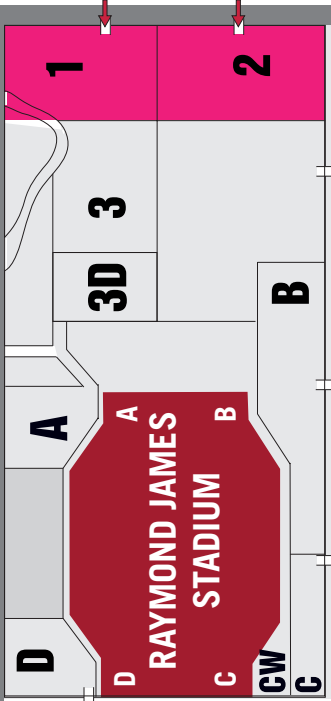

DALE MABRY HIGHWAY

HIMES AVE.

Martin Luther King, Jr. Blvd

 Parking Lot Entrances

 Individual Runner Parking

 Corporate Challenge Parking