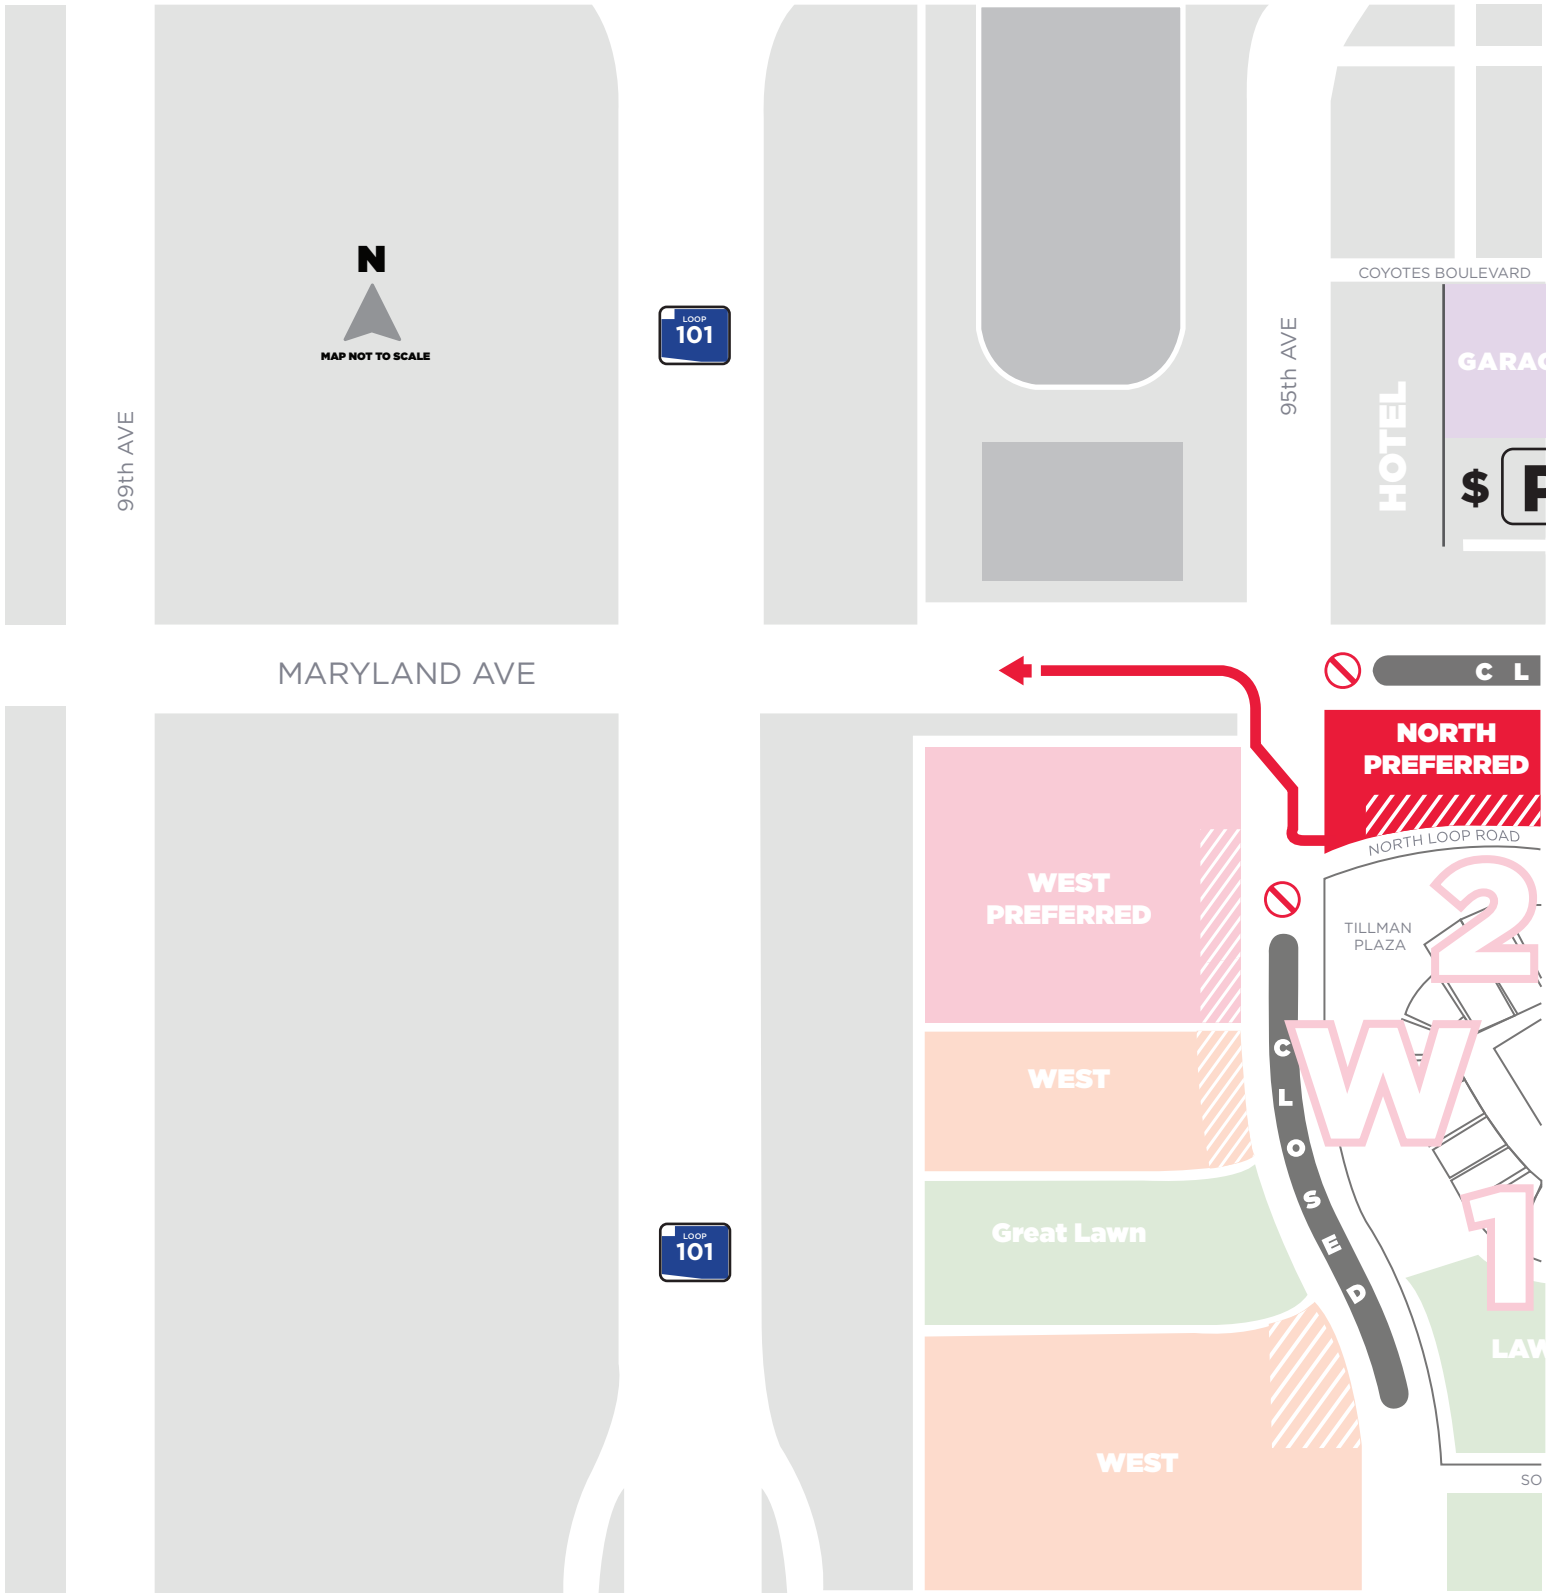

# UNIVERSITY OF PHOENIX STADIUM GAME DAY PARKING MAP

**NORTH PREFERRED CARPARK  
RESERVED/DISABLED**

**EGRESS ROUTE**

**ADA PARKING / MAP NOT TO SCALE**