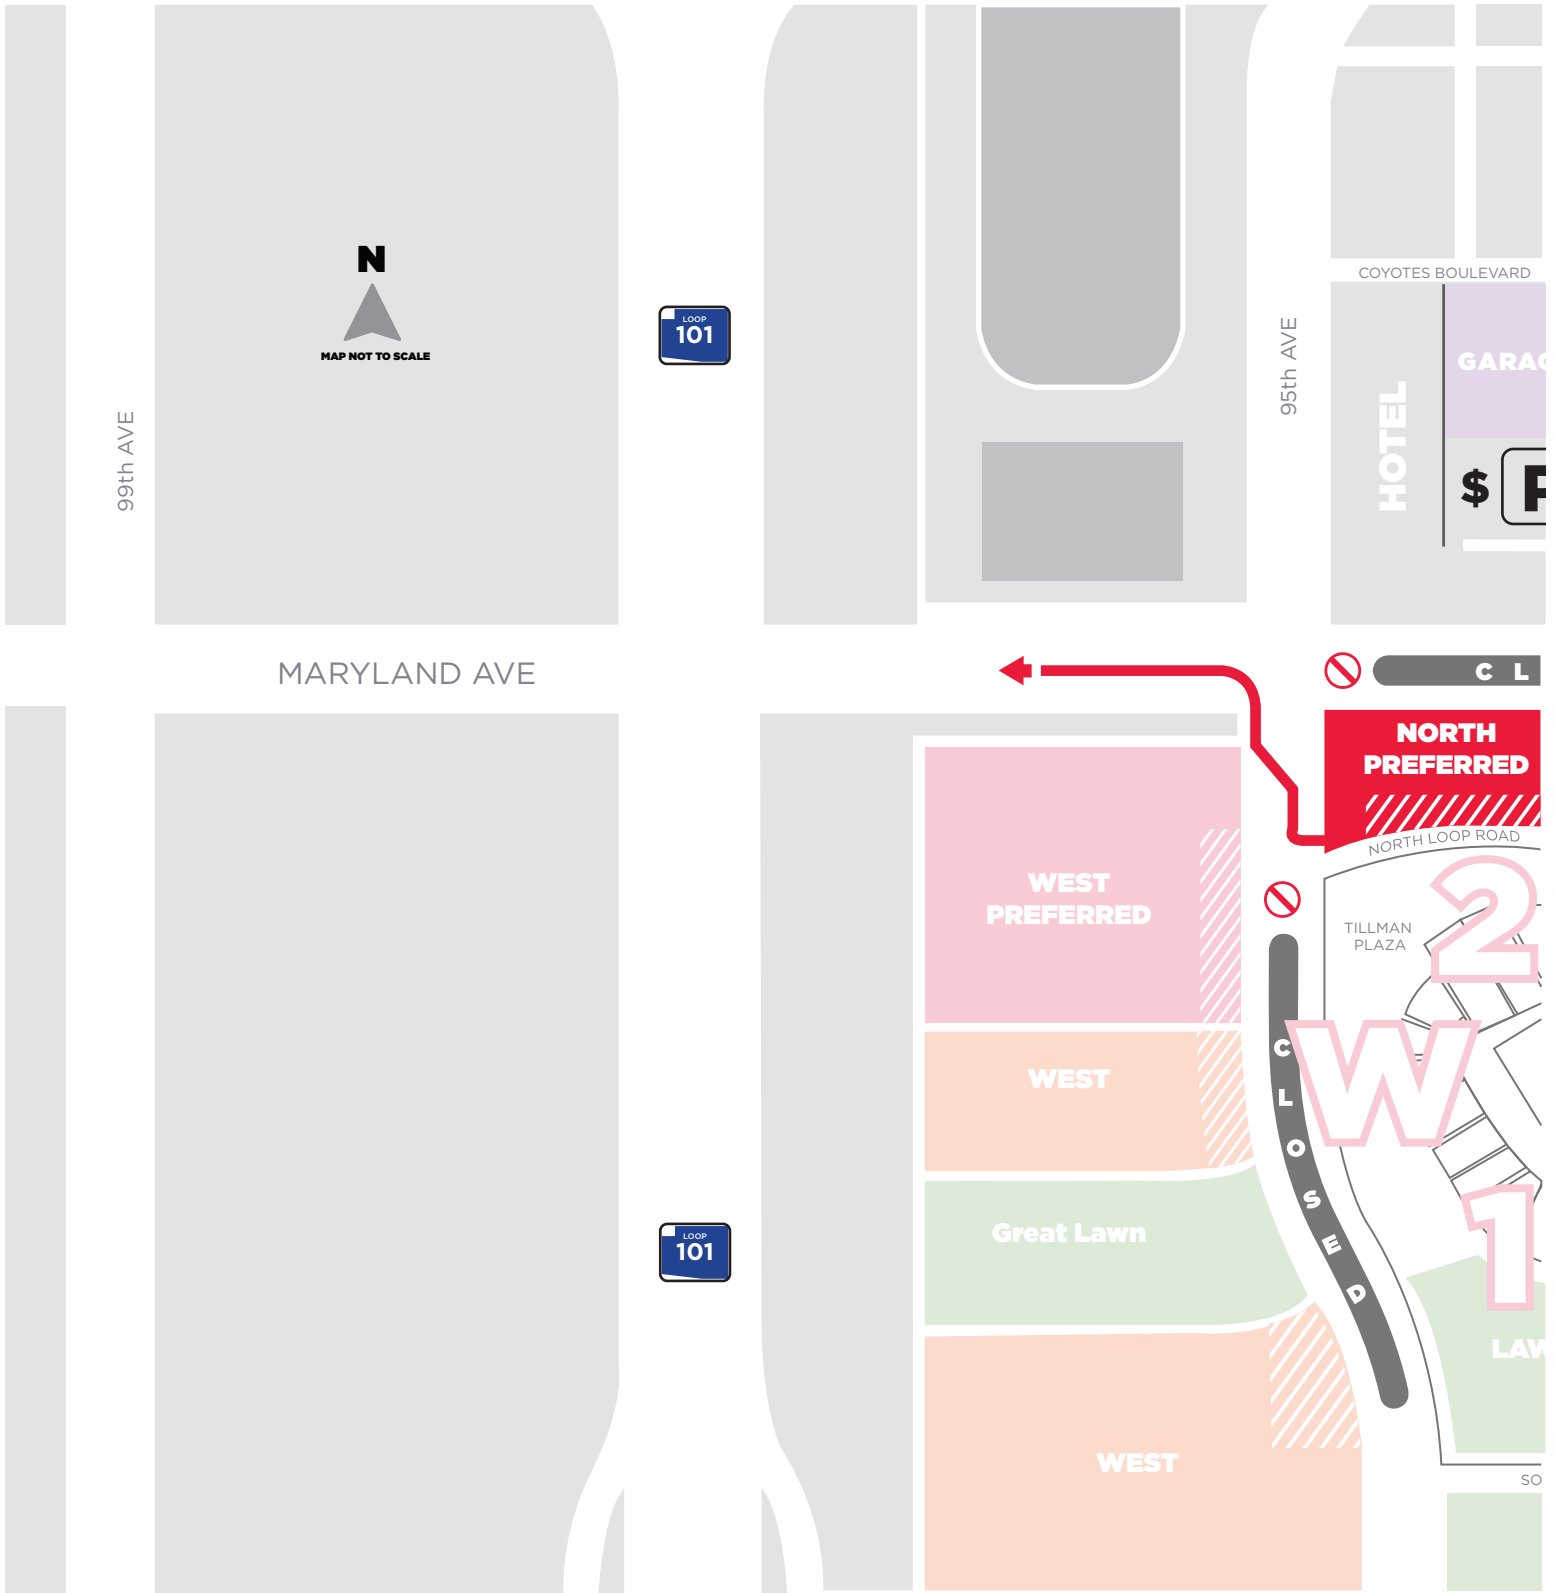

UNIVERSITY OF PHOENIX STADIUM GAME DAY PARKING MAP

**NORTH PREFERRED CARPARK
RESERVED/DISABLED**

EGRESS ROUTE

ADA PARKING / MAP NOT TO SCALE