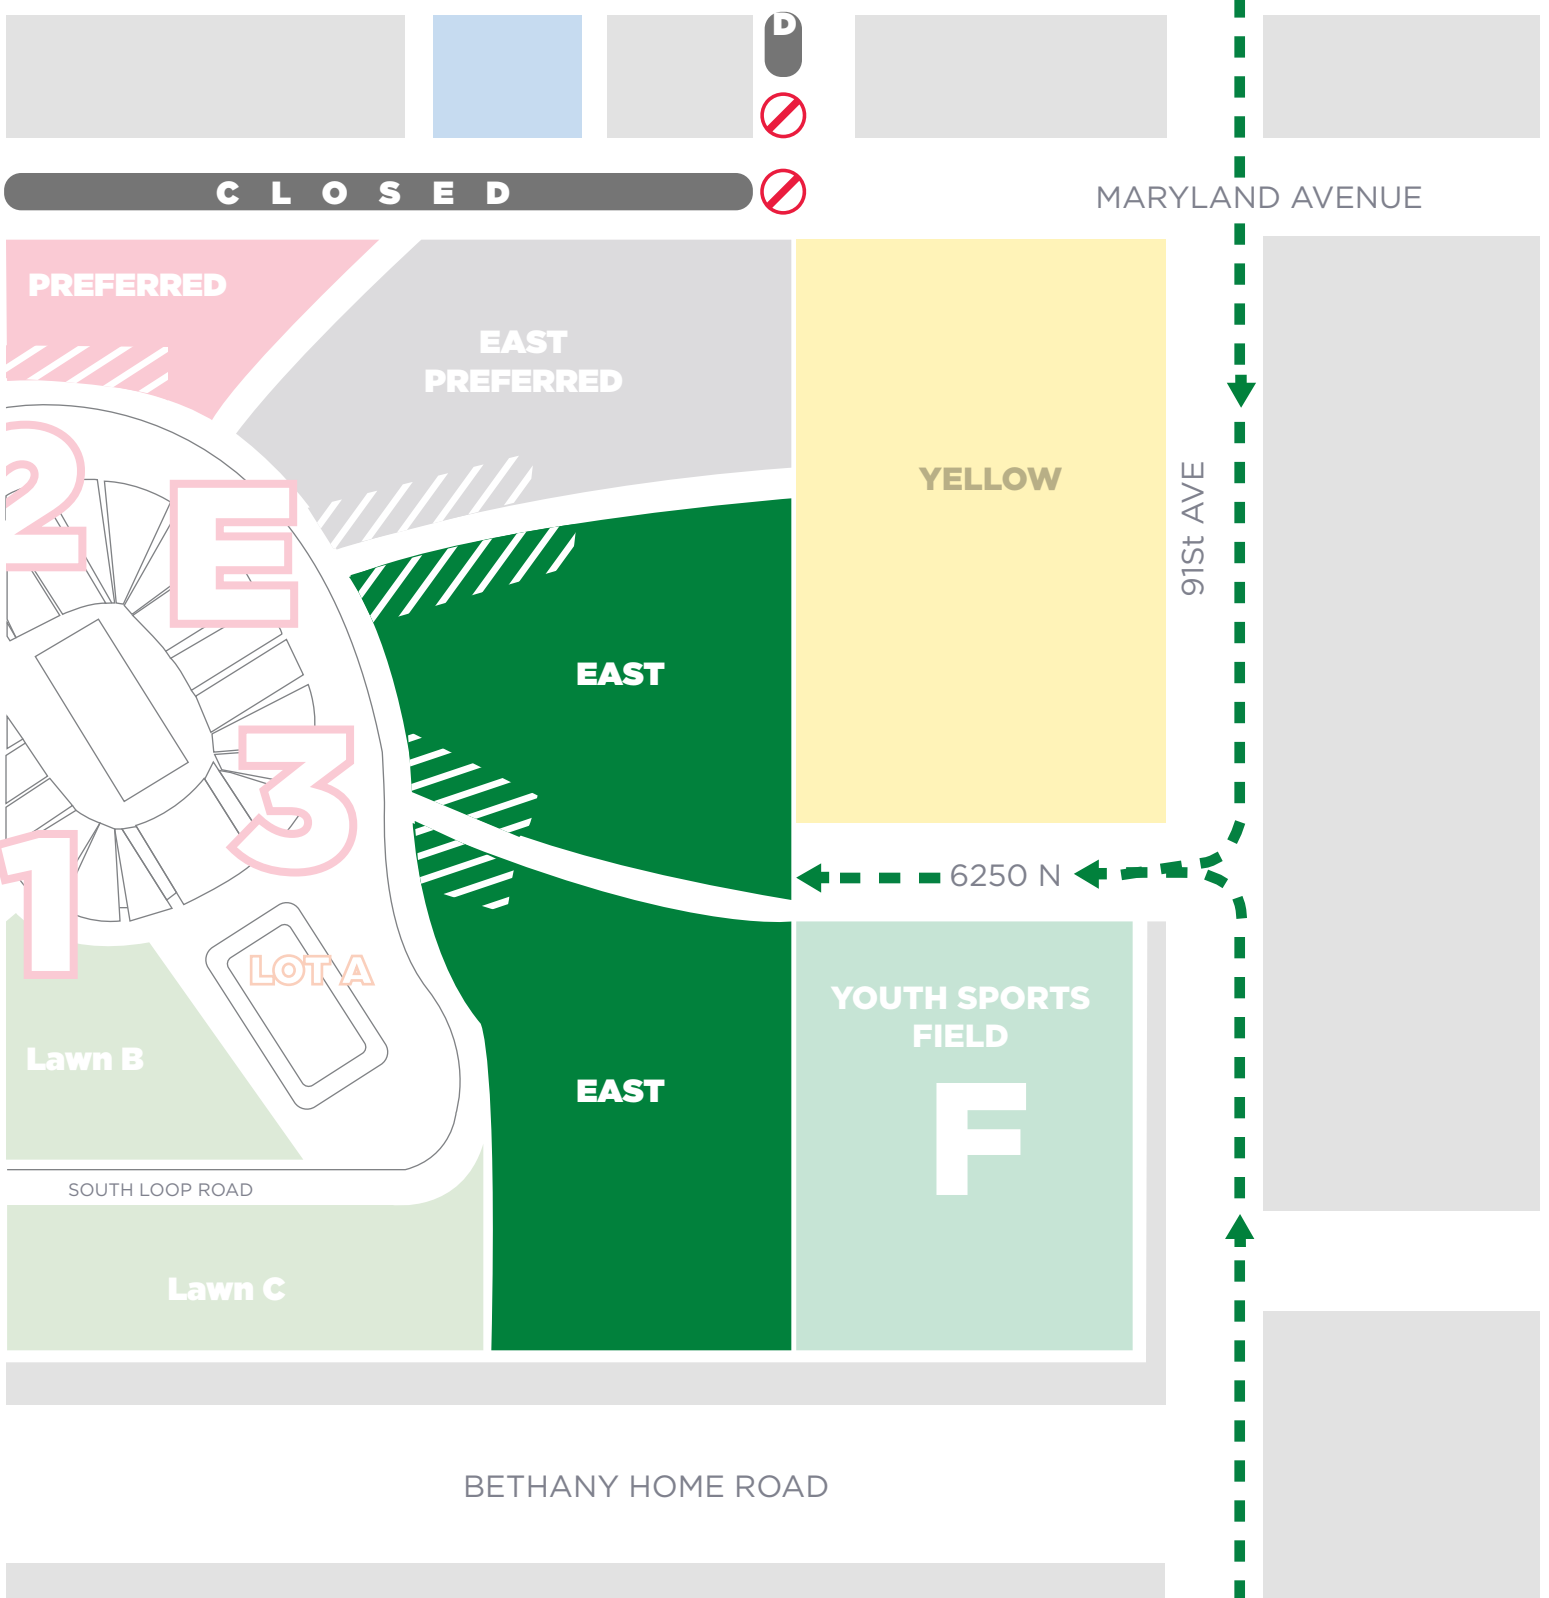

UNIVERSITY OF PHOENIX STADIUM GAME DAY PARKING MAP

EAST CARPARK

PARKING ROUTE

*MUST ENTER VIA 91ST AVE

ADA PARKING / MAP NOT TO SCALE