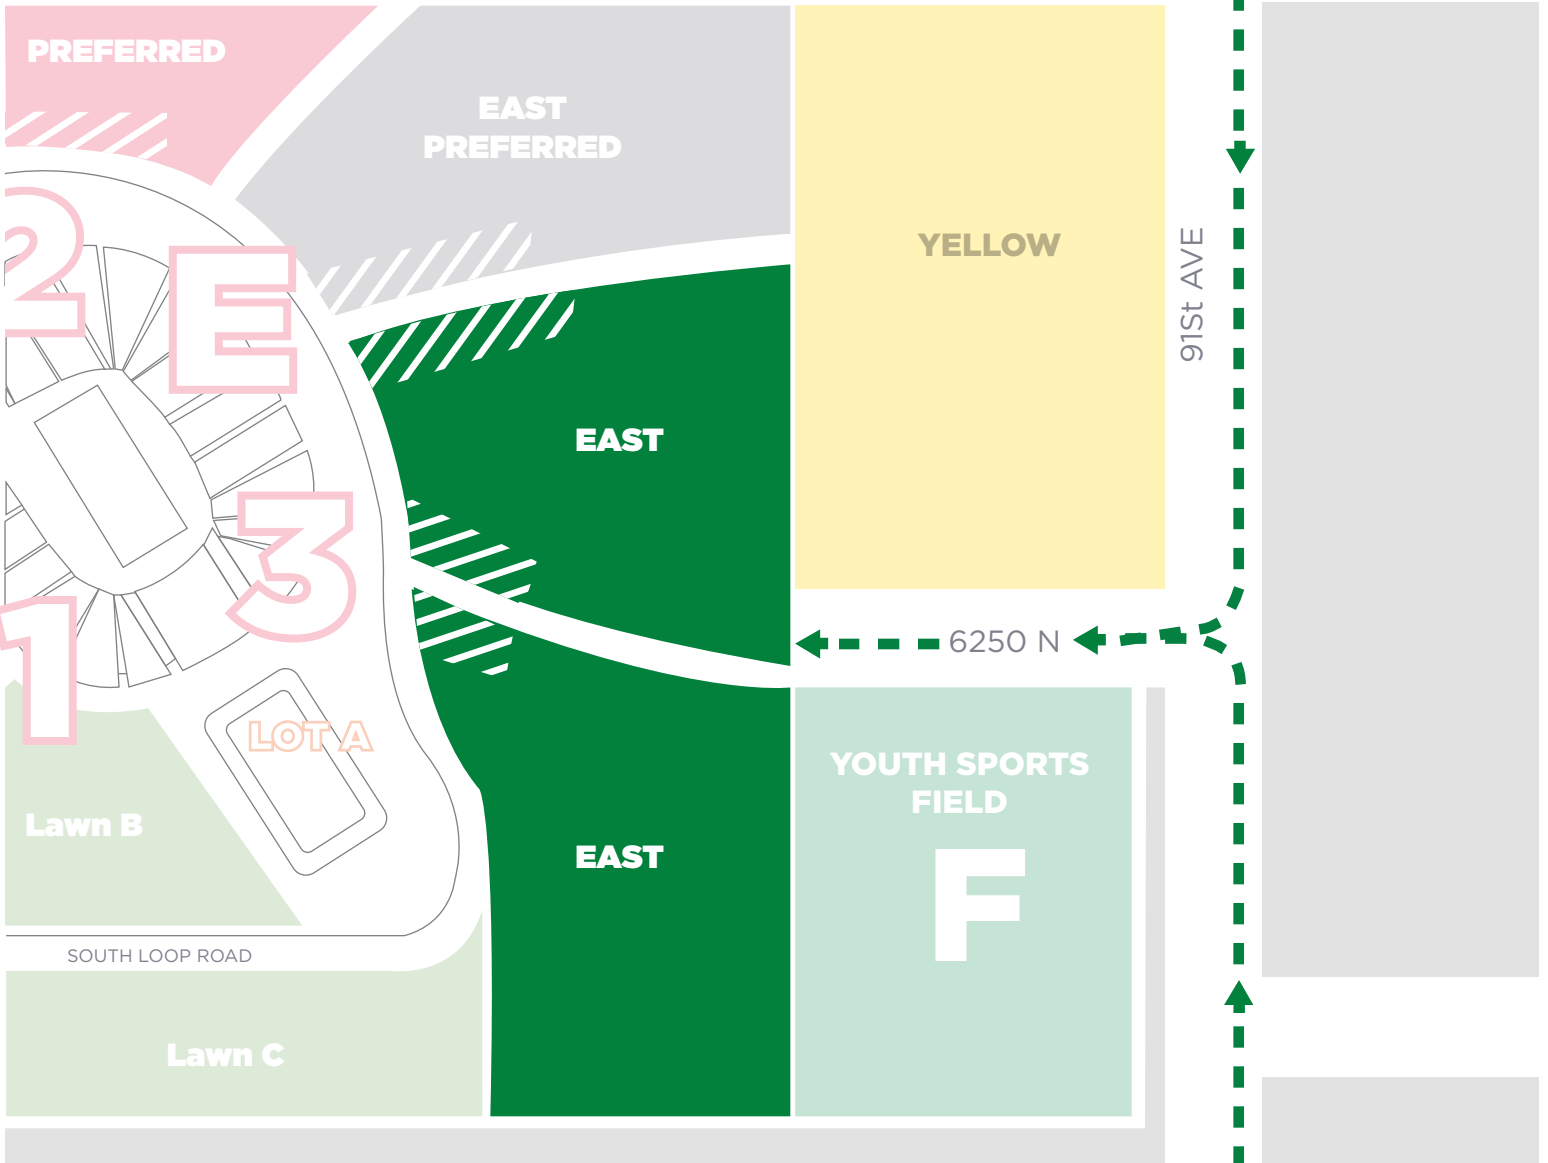

UNIVERSITY OF PHOENIX STADIUM GAME DAY PARKING MAP

C L O S E D

MARYLAND AVENUE

BETHANY HOME ROAD

EAST CARPARK

PARKING ROUTE
*MUST ENTER VIA 91ST AVE

ADA PARKING / MAP NOT TO SCALE