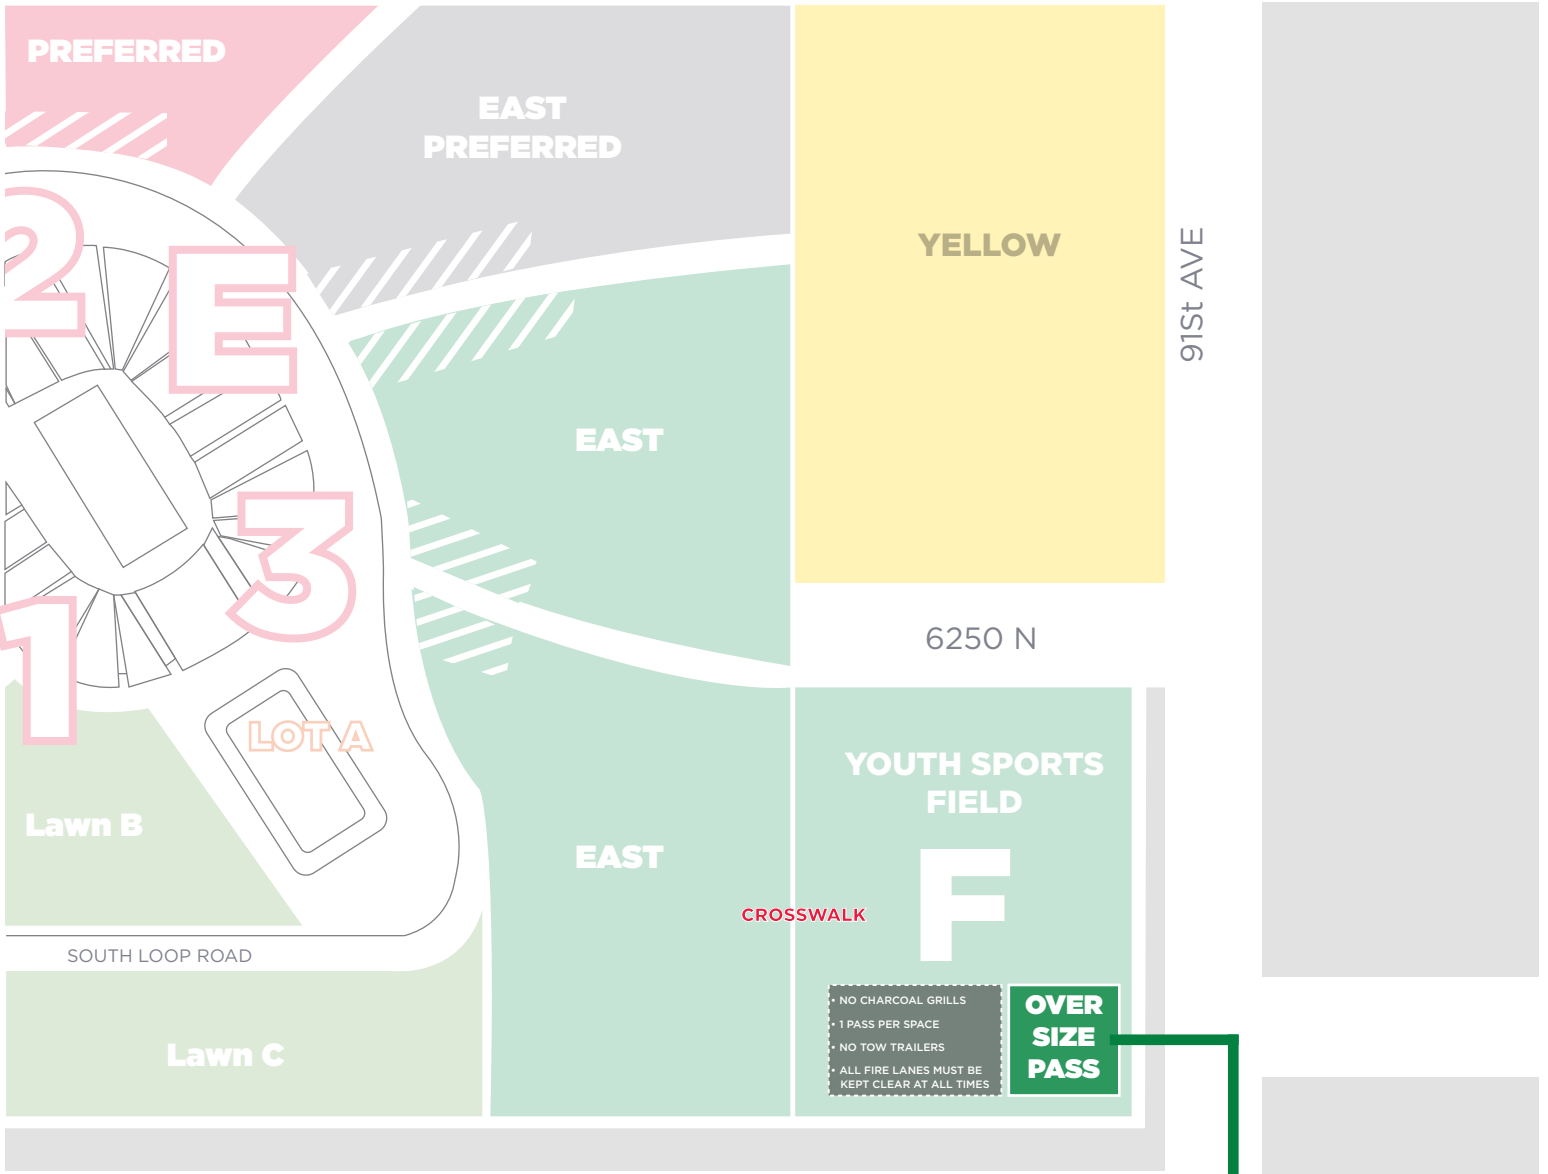

UNIVERSITY OF PHOENIX STADIUM GAME DAY PARKING MAP

C L O S E D  MARYLAND AVENUE

6250 N

YOUTH SPORTS FIELD

F

CROSSWALK

- NO CHARCOAL GRILLS
- 1 PASS PER SPACE
- NO TOW TRAILERS
- ALL FIRE LANES MUST BE KEPT CLEAR AT ALL TIMES

OVER SIZE PASS

BETHANY HOME ROAD

LOT F OVERSIZED VEHICLES

 **EGRESS ROUTE**

  **ADA PARKING / MAP NOT TO SCALE**