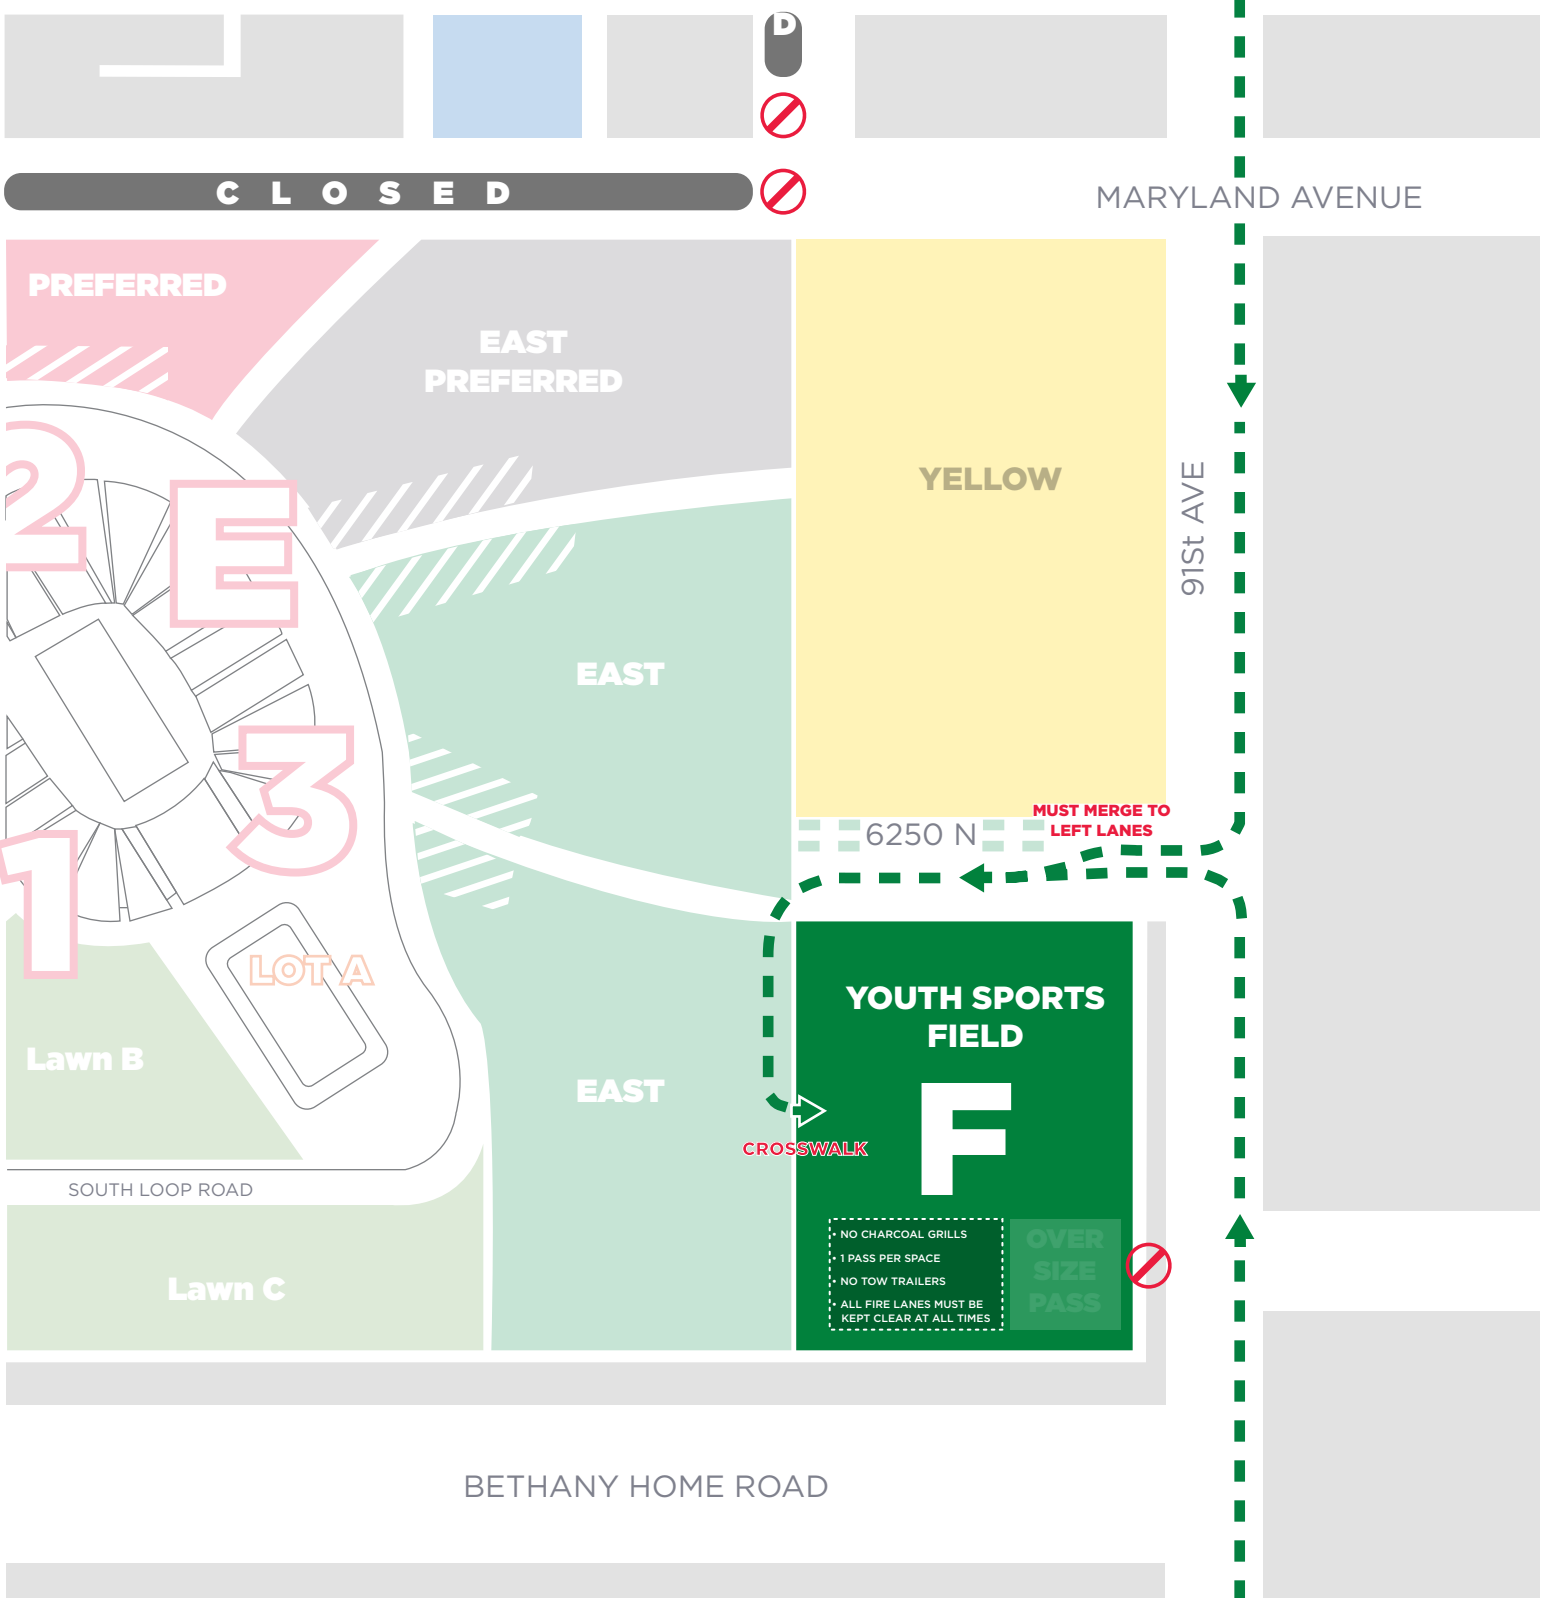

# UNIVERSITY OF PHOENIX STADIUM

## GAME DAY PARKING MAP

HOTEL

### FIELD CARPARK LOT F

**PARKING ROUTE**

\*MUST ENTER VIA 91ST AVE

**ADA PARKING / MAP NOT TO SCALE**