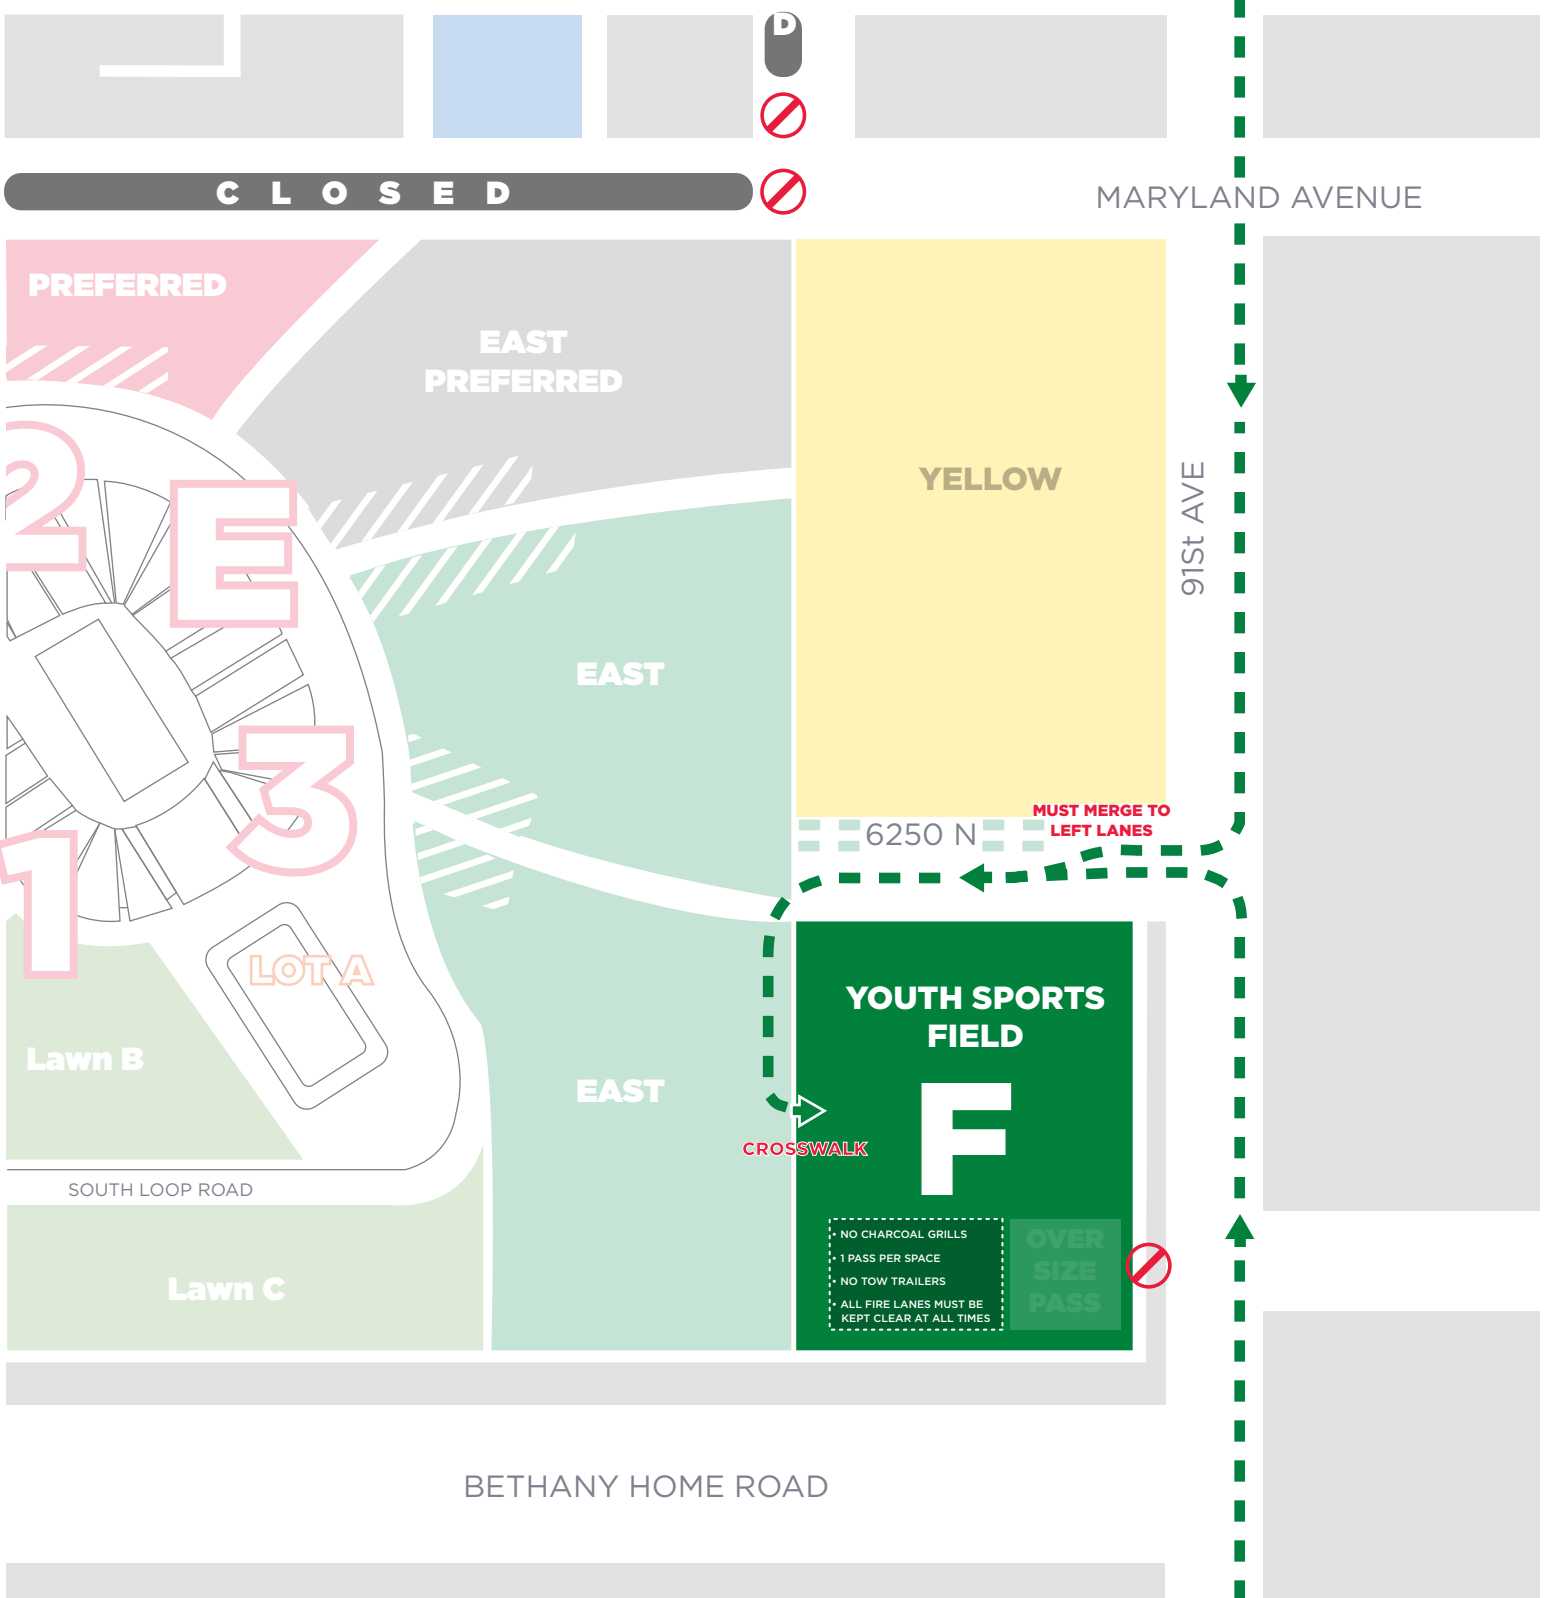

UNIVERSITY OF PHOENIX STADIUM

GAME DAY PARKING MAP

HOTEL

C L O S E D

MARYLAND AVENUE

91st AVE

YELLOW

EAST PREFERRED

EAST

6250 N

MUST MERGE TO LEFT LANES

YOUTH SPORTS FIELD

F

CROSSWALK

- NO CHARCOAL GRILLS
- 1 PASS PER SPACE
- NO TOW TRAILERS
- ALL FIRE LANES MUST BE KEPT CLEAR AT ALL TIMES

OVER SIZE PASS

BETHANY HOME ROAD

FIELD CARPARK LOT F

F

PARKING ROUTE

*MUST ENTER VIA 91ST AVE

ADA PARKING / MAP NOT TO SCALE