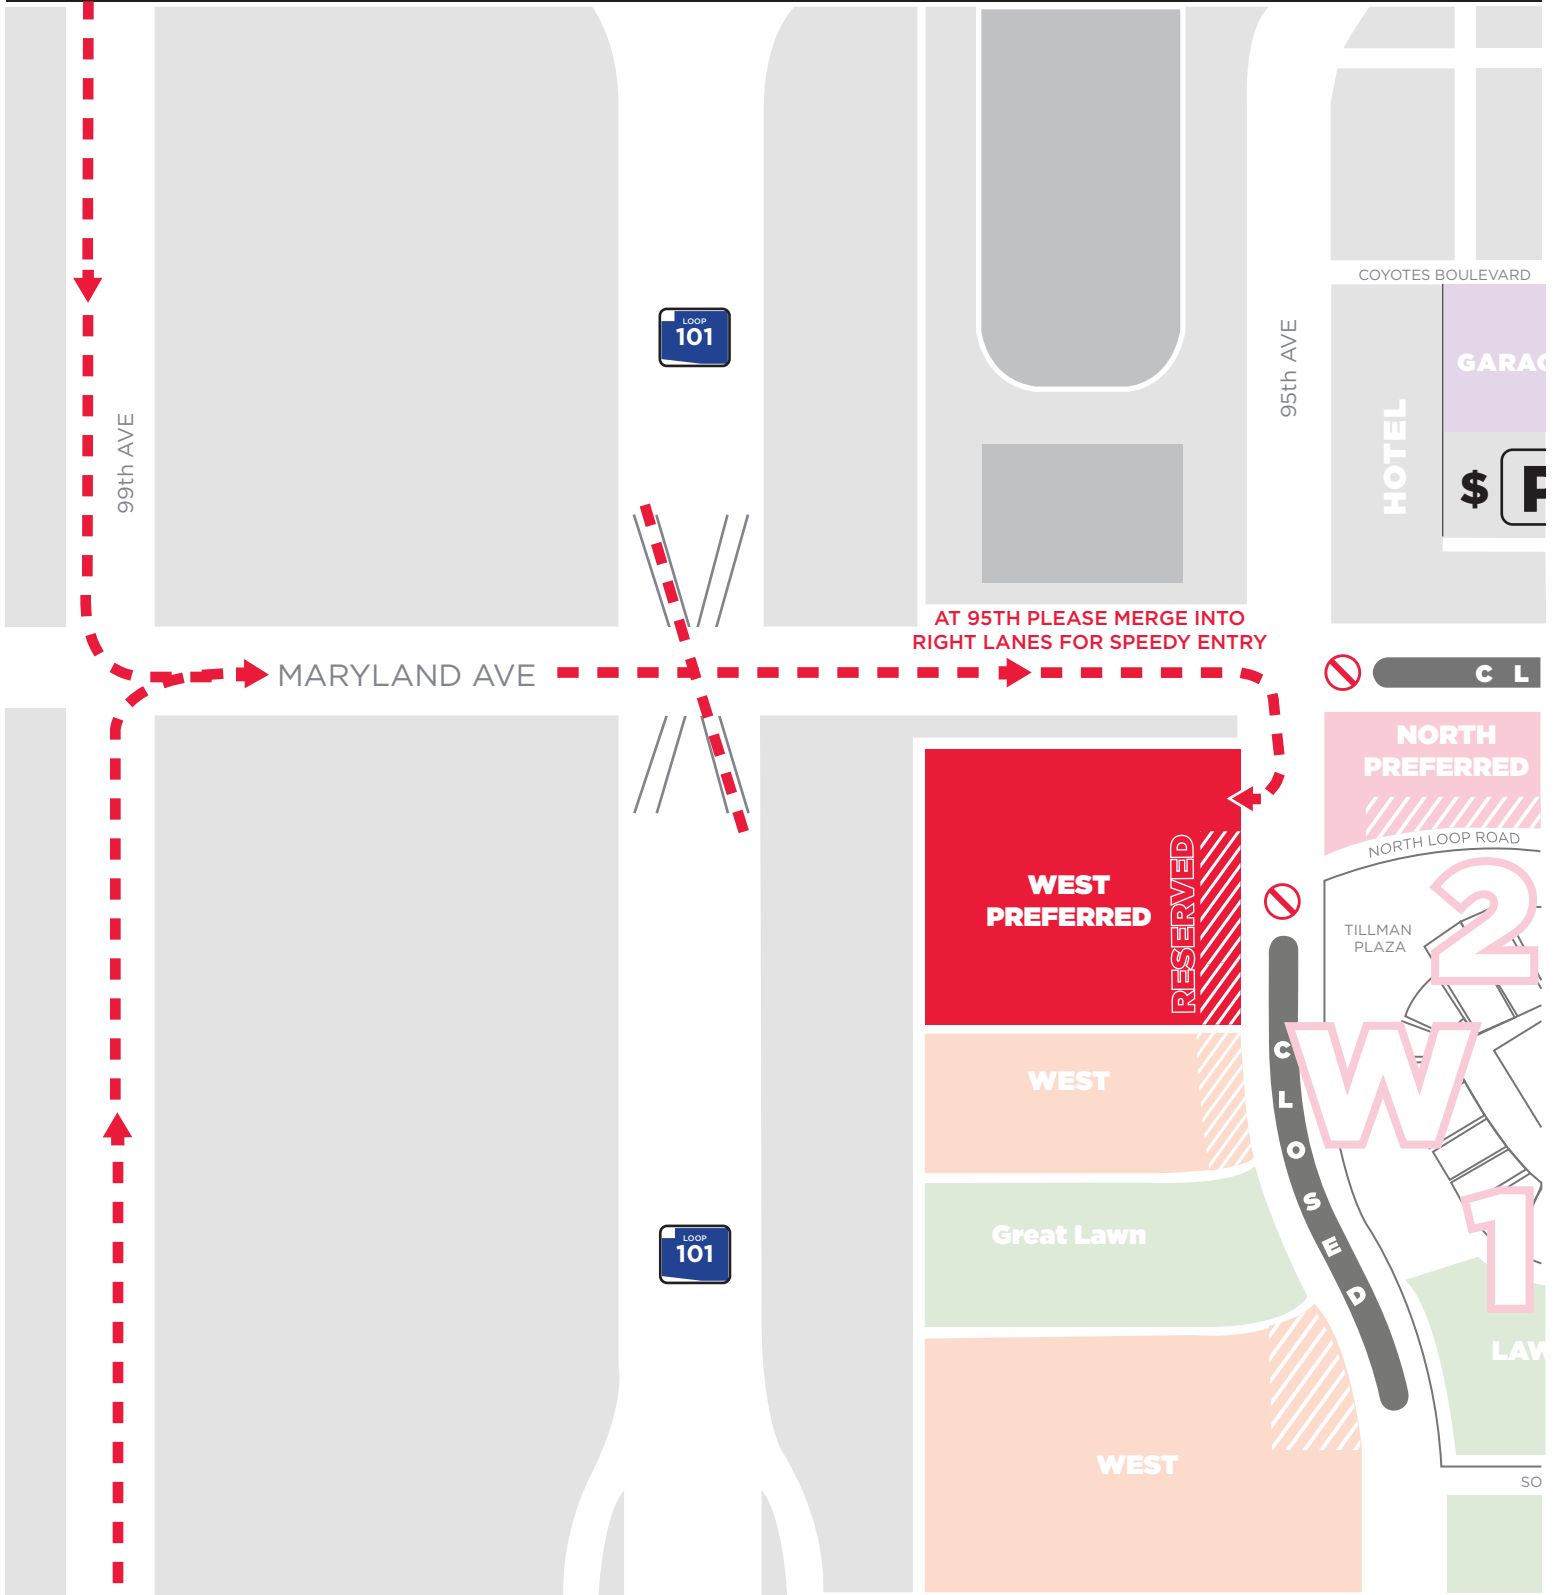

# UNIVERSITY OF PHOENIX STADIUM GAME DAY PARKING MAP

**WEST PREFERRED CARPARK**

**PARKING ROUTE**

\*MUST ENTER VIA 99th AVE & MARYLAND

**ADA PARKING / MAP NOT TO SCALE**