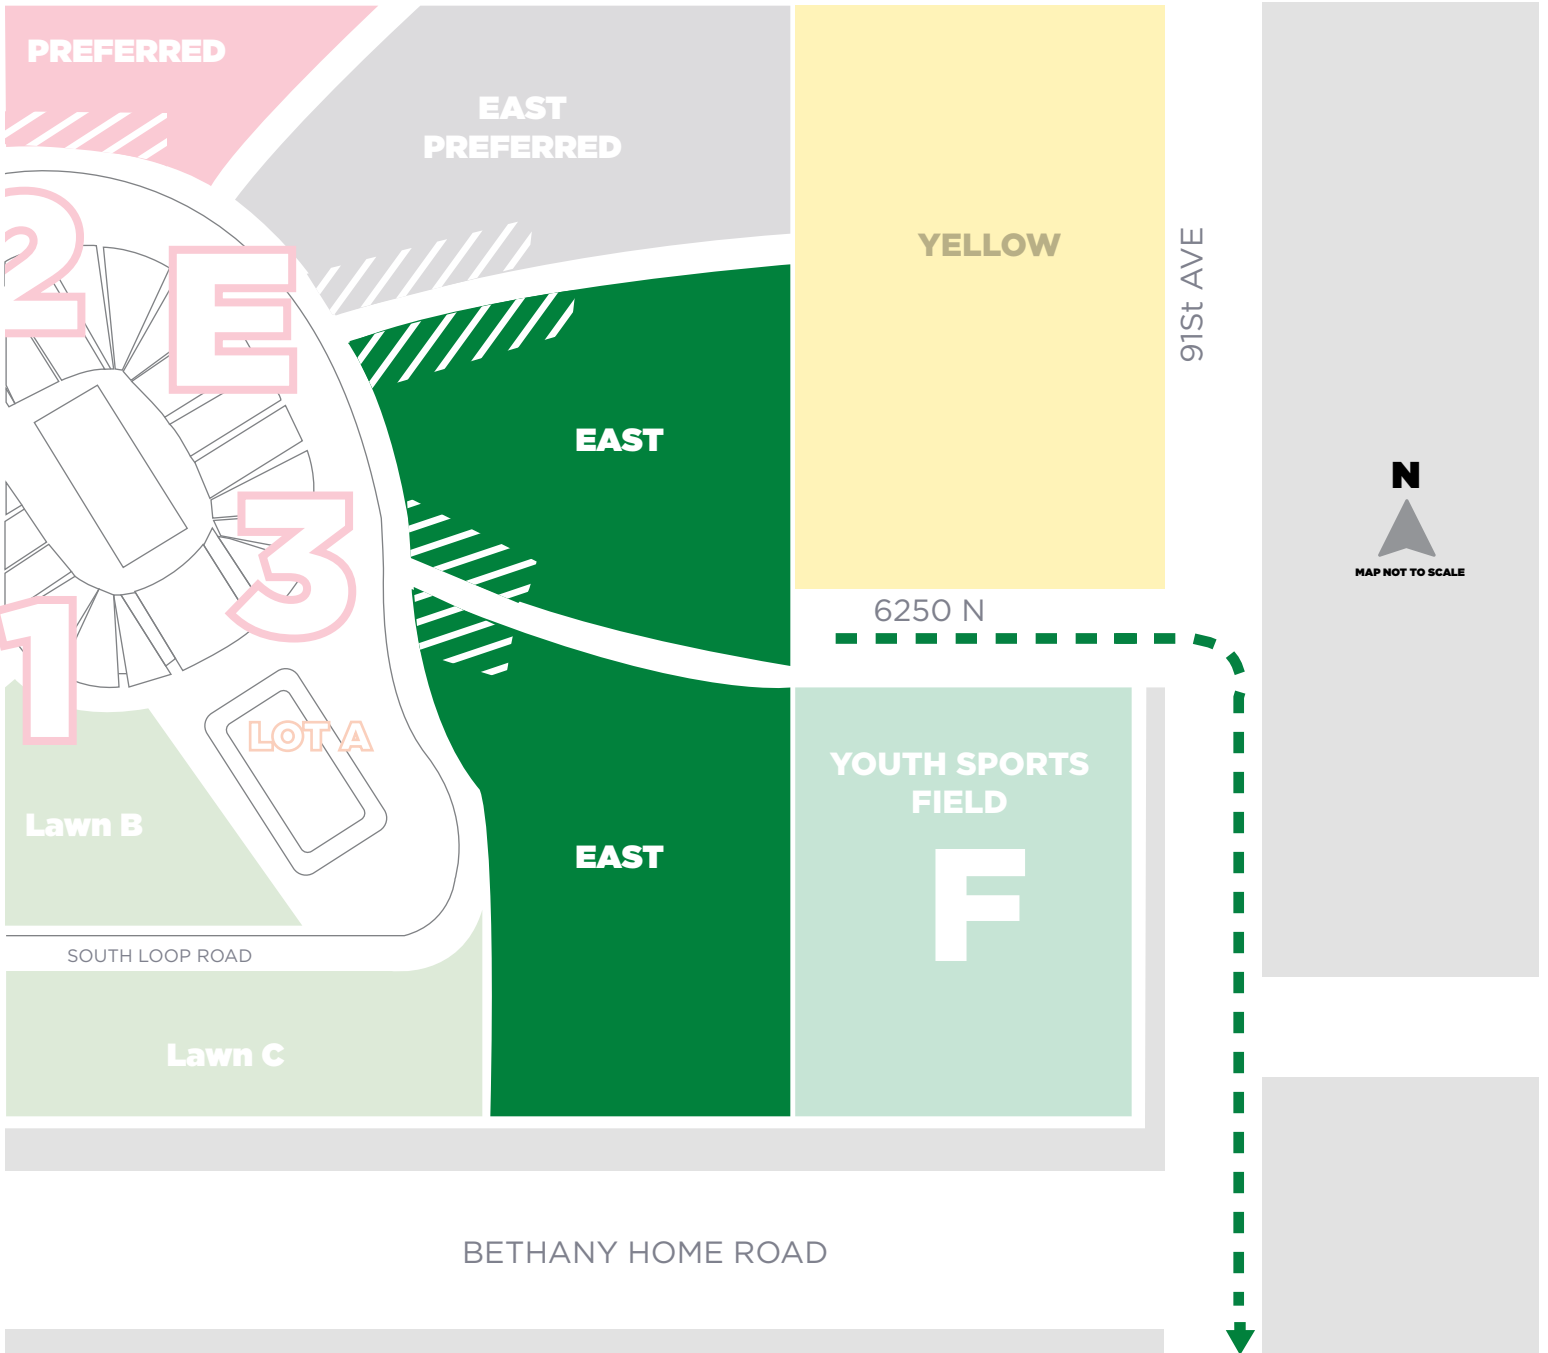

# UNIVERSITY OF PHOENIX STADIUM GAME DAY PARKING MAP

**C L O S E D**

MARYLAND AVENUE

**EAST CARPARK**

**EGRESS ROUTE**

**ADA PARKING / MAP NOT TO SCALE**