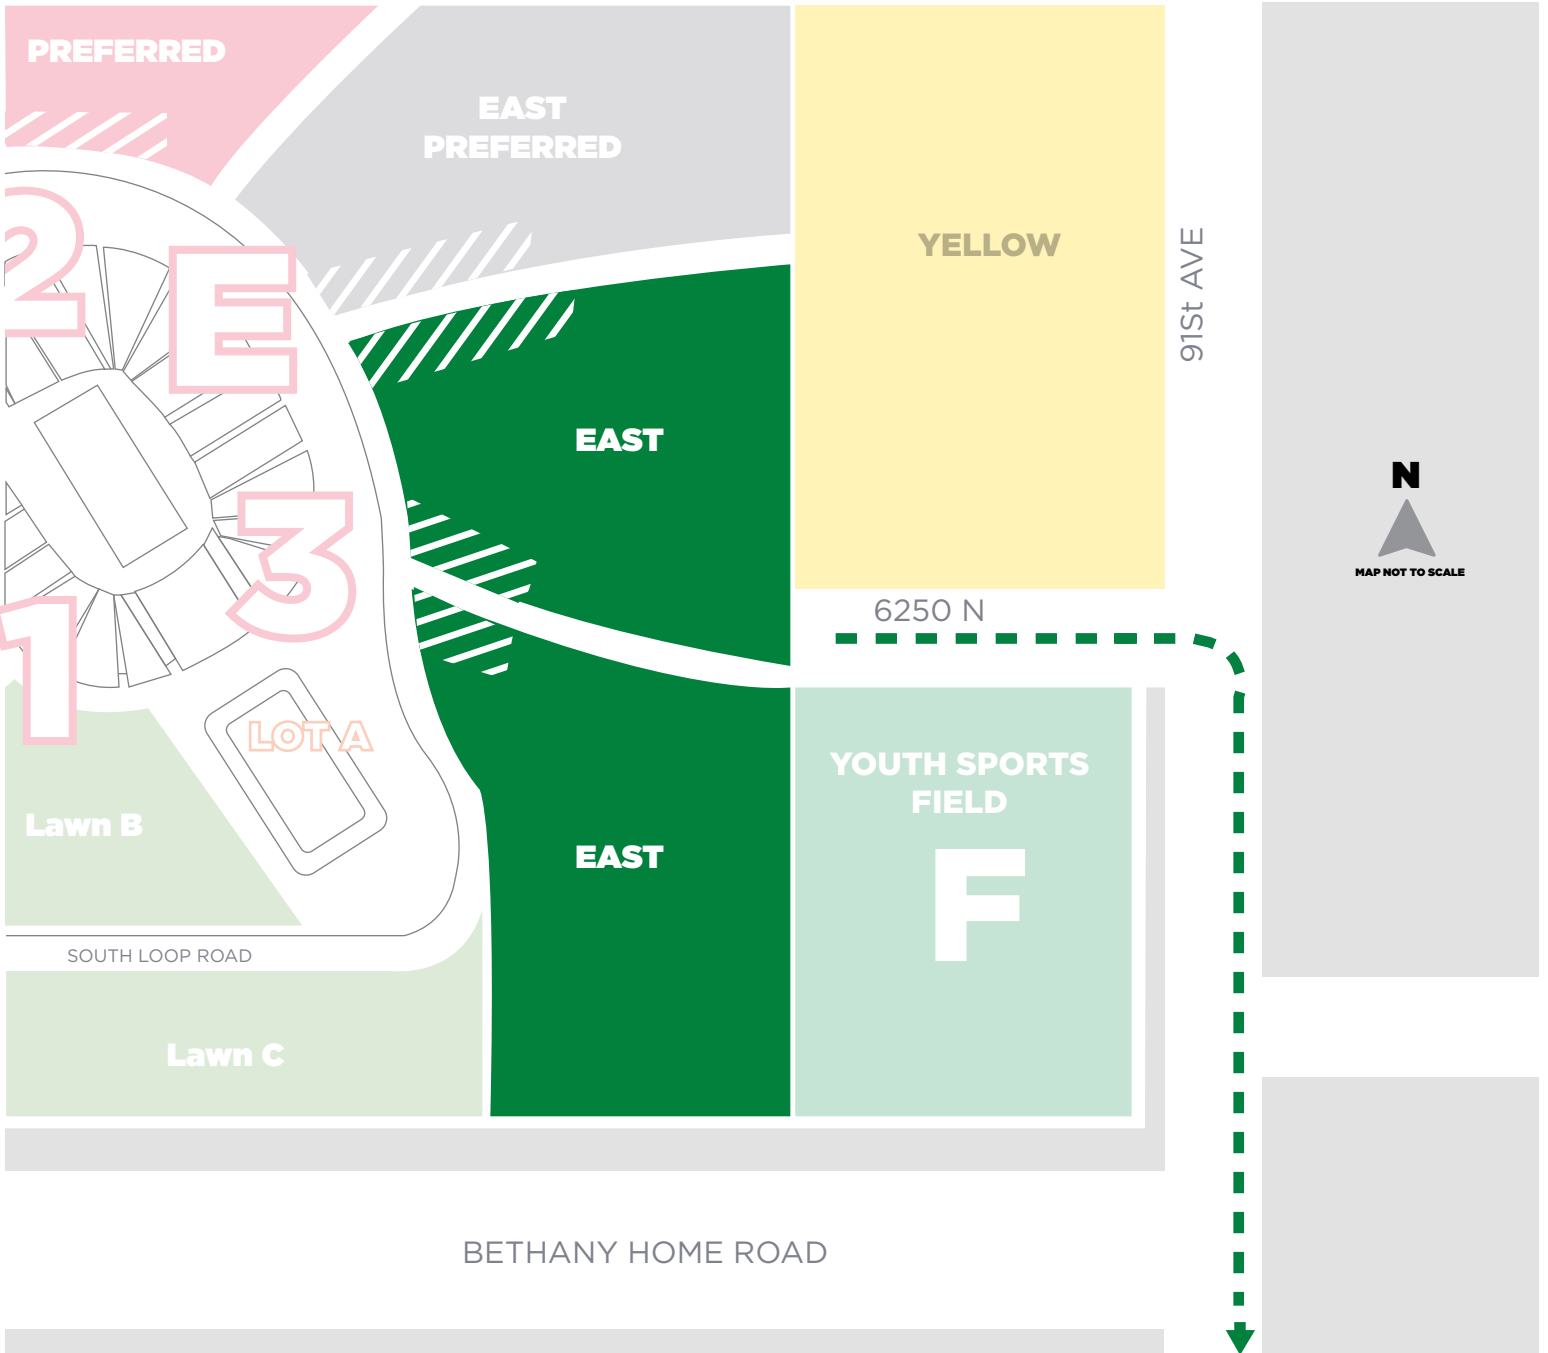

UNIVERSITY OF PHOENIX STADIUM GAME DAY PARKING MAP

C L O S E D MARYLAND AVENUE

EAST CARPARK

E

EGRESS ROUTE

ADA PARKING / MAP NOT TO SCALE