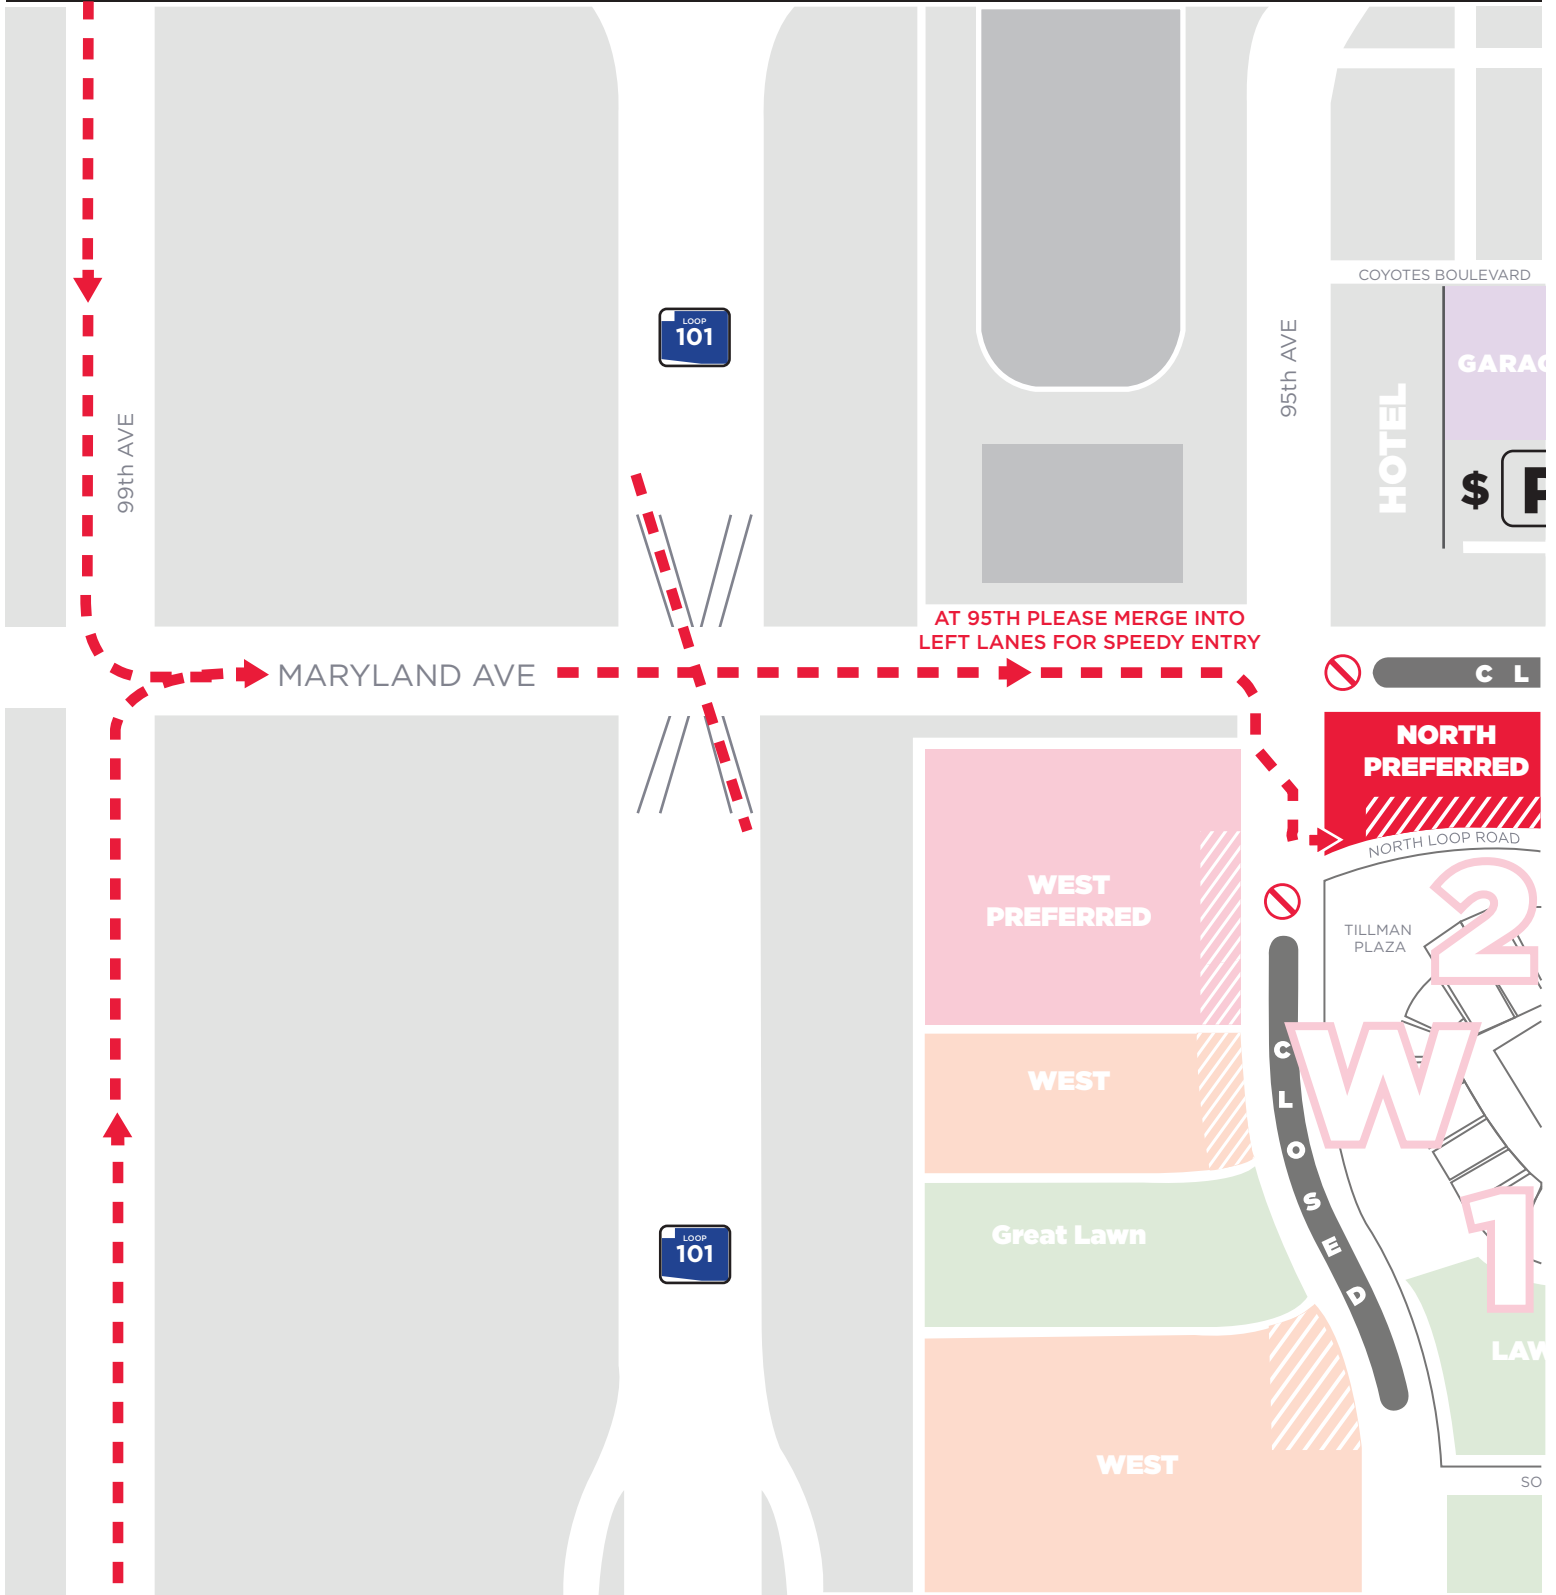

UNIVERSITY OF PHOENIX STADIUM GAME DAY PARKING MAP

**NORTH PREFERRED CARPARK
RESERVED/DISABLED**

PARKING ROUTE

*MUST ENTER VIA 99th AVE & MARYLAND

ADA PARKING / MAP NOT TO SCALE