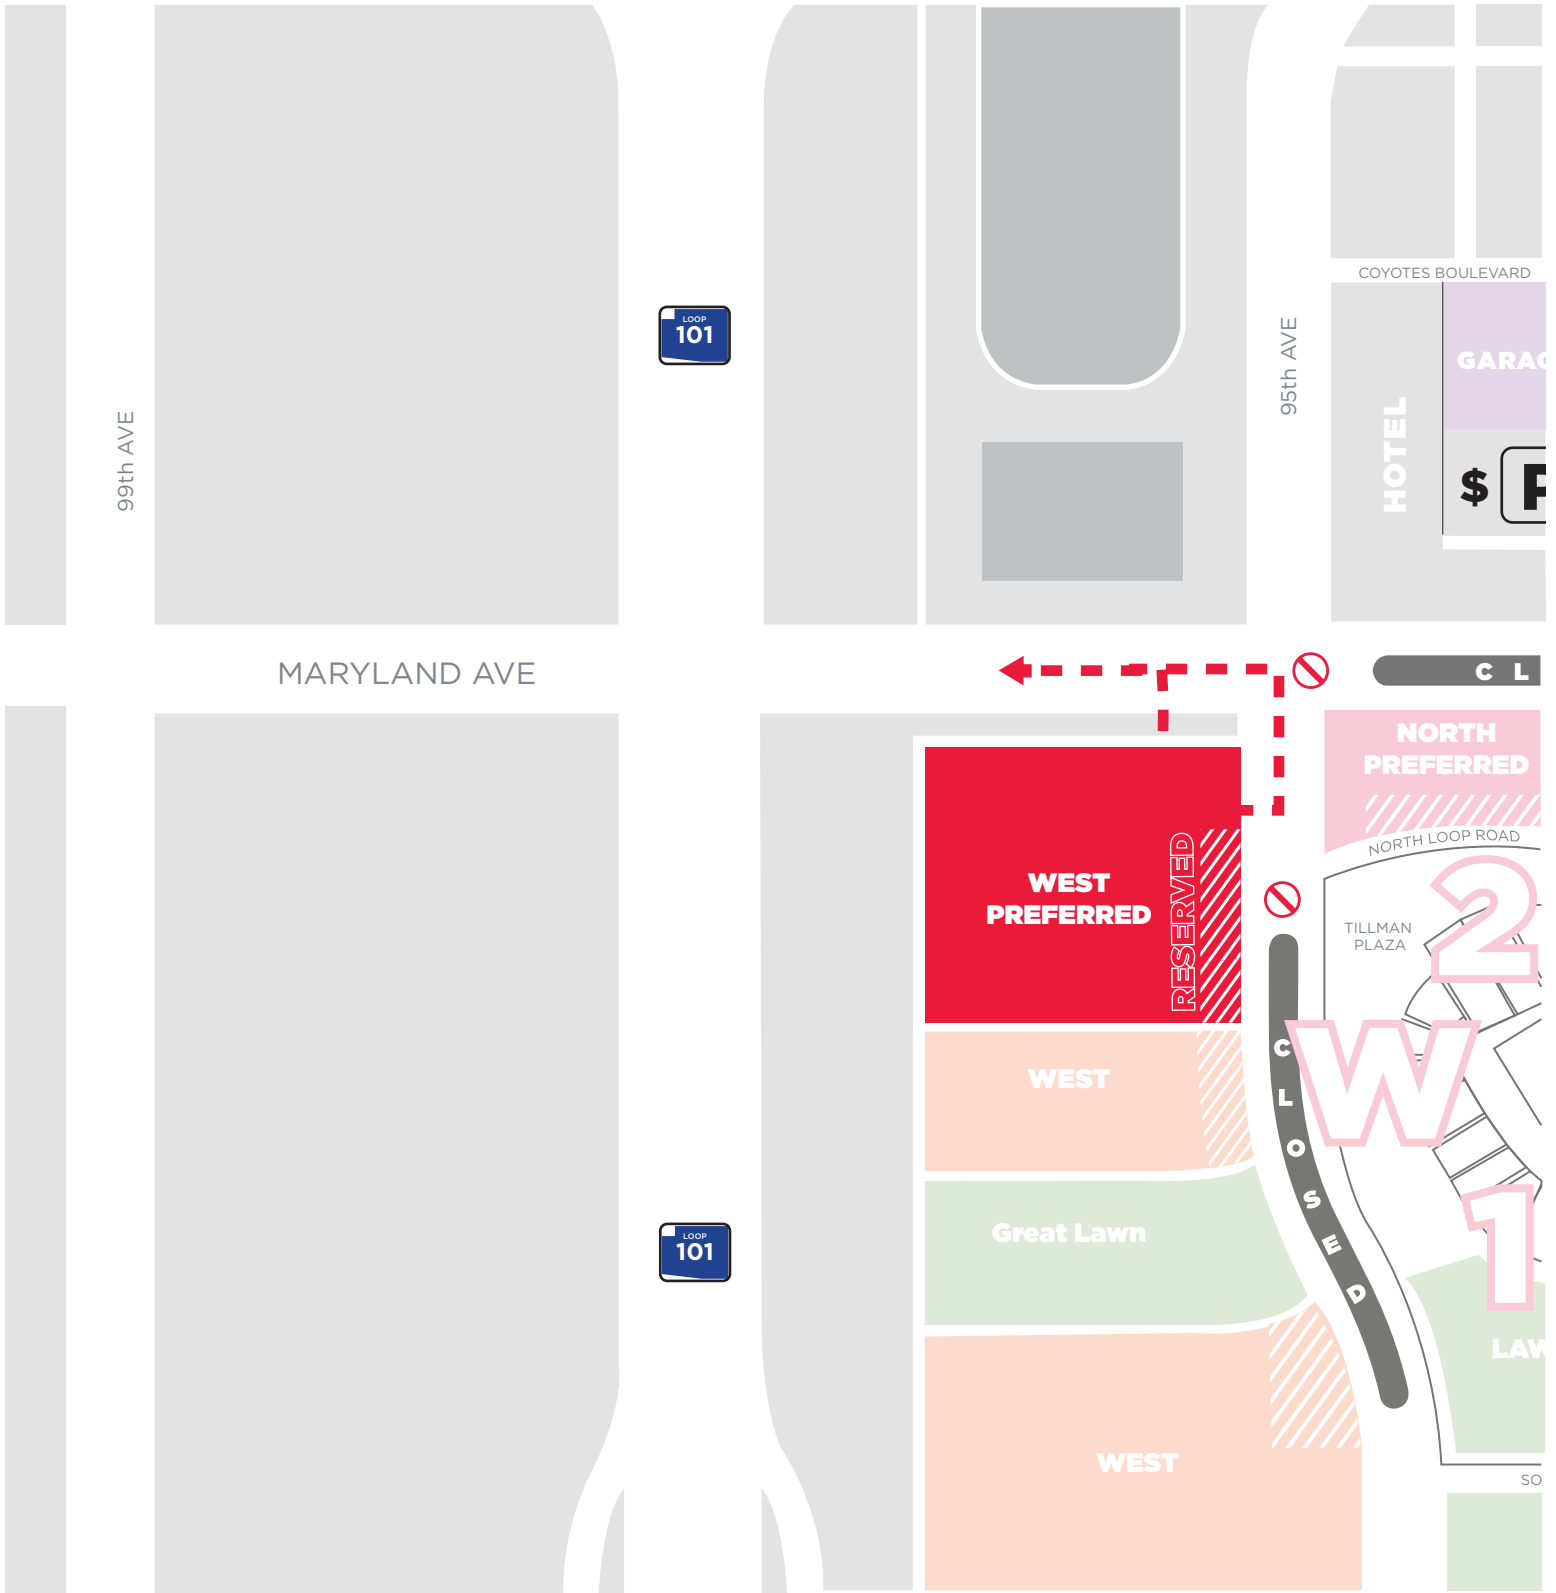

UNIVERSITY OF PHOENIX STADIUM GAME DAY PARKING MAP

WEST PREFERRED CARPARK

EGRESS ROUTE

ADA PARKING / MAP NOT TO SCALE