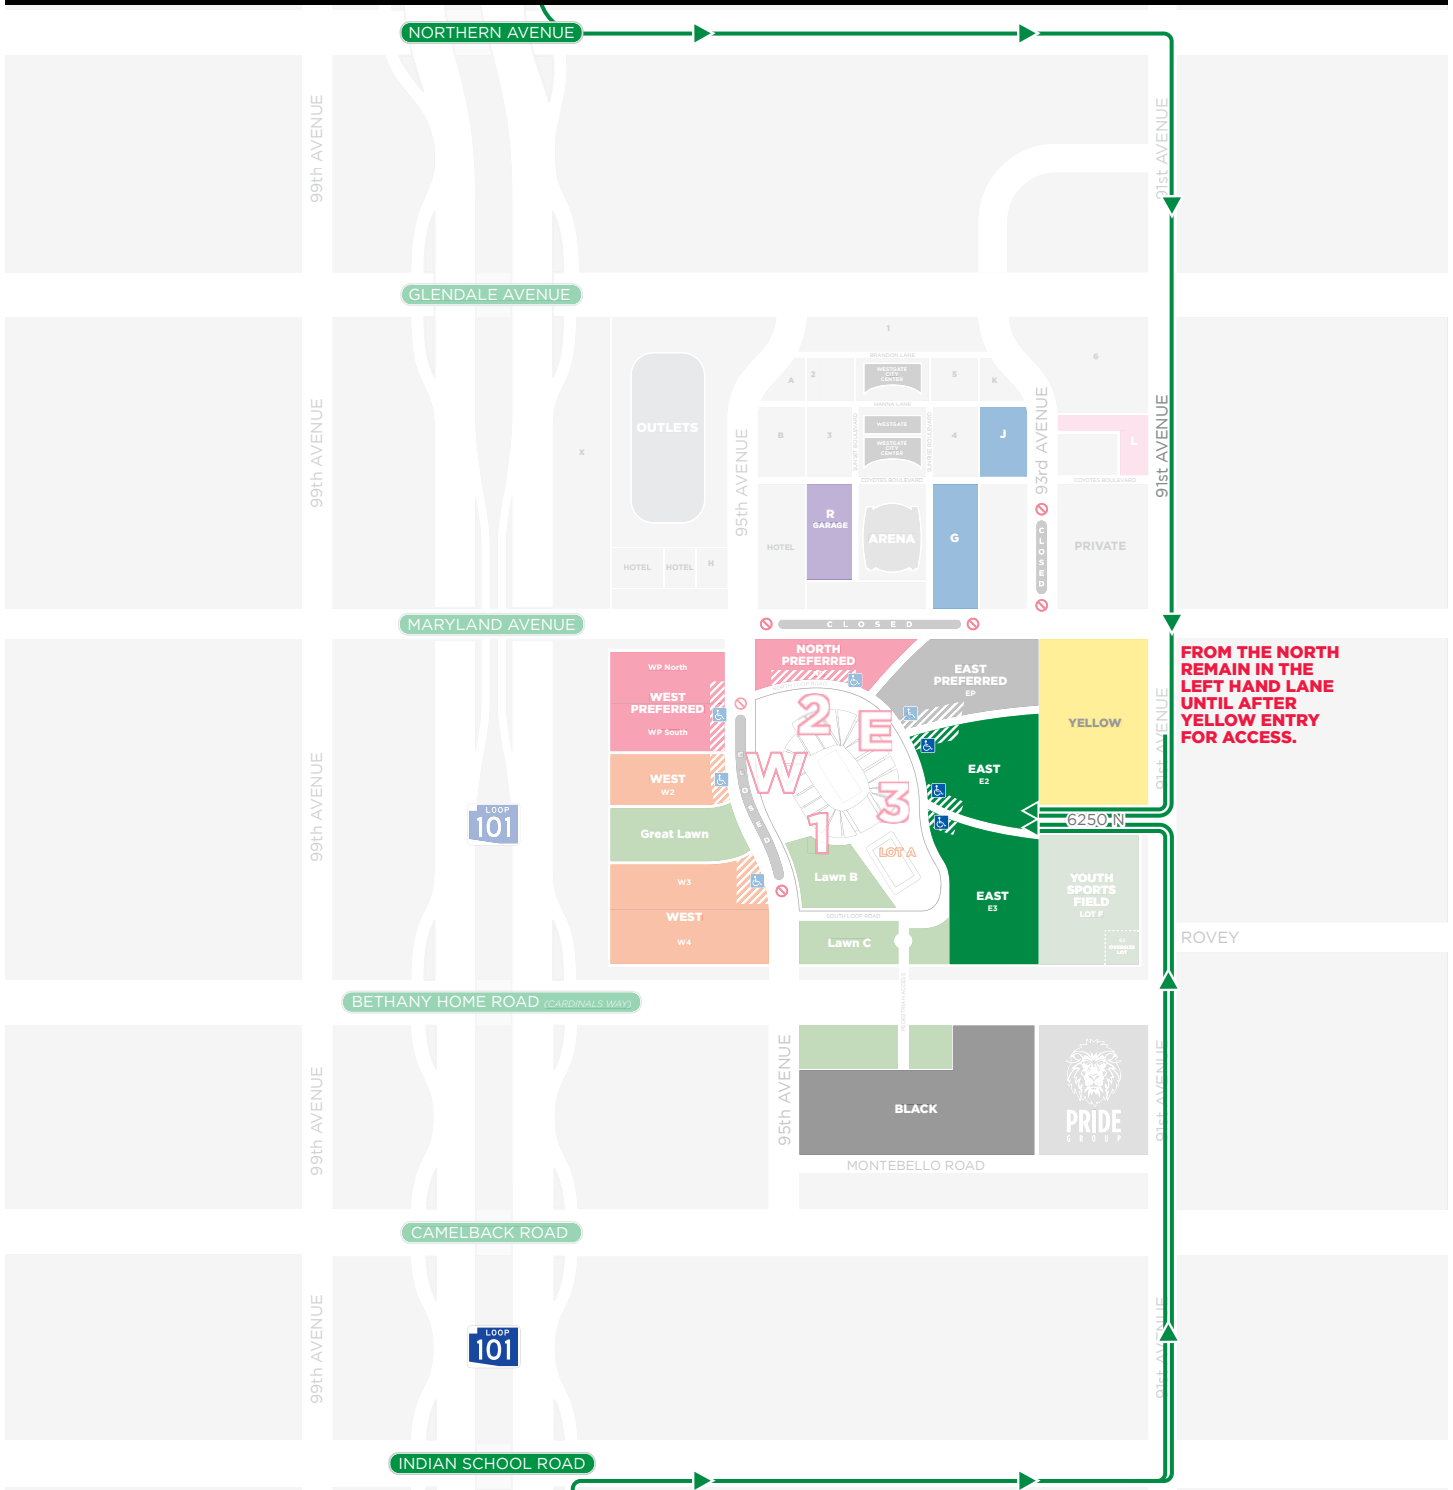

# UNIVERSITY OF PHOENIX STADIUM GAME DAY PARKING MAP

**FROM THE NORTH  
REMAIN IN THE  
LEFT HAND LANE  
UNTIL AFTER  
YELLOW ENTRY  
FOR ACCESS.**

**EAST CARPARK**

**N**

MAP NOT TO SCALE

**E**

**PARKING ROUTE**  
MUST ENTER VIA 91ST AVENUE

**ADA PARKING**

**PRIDE GROUP**