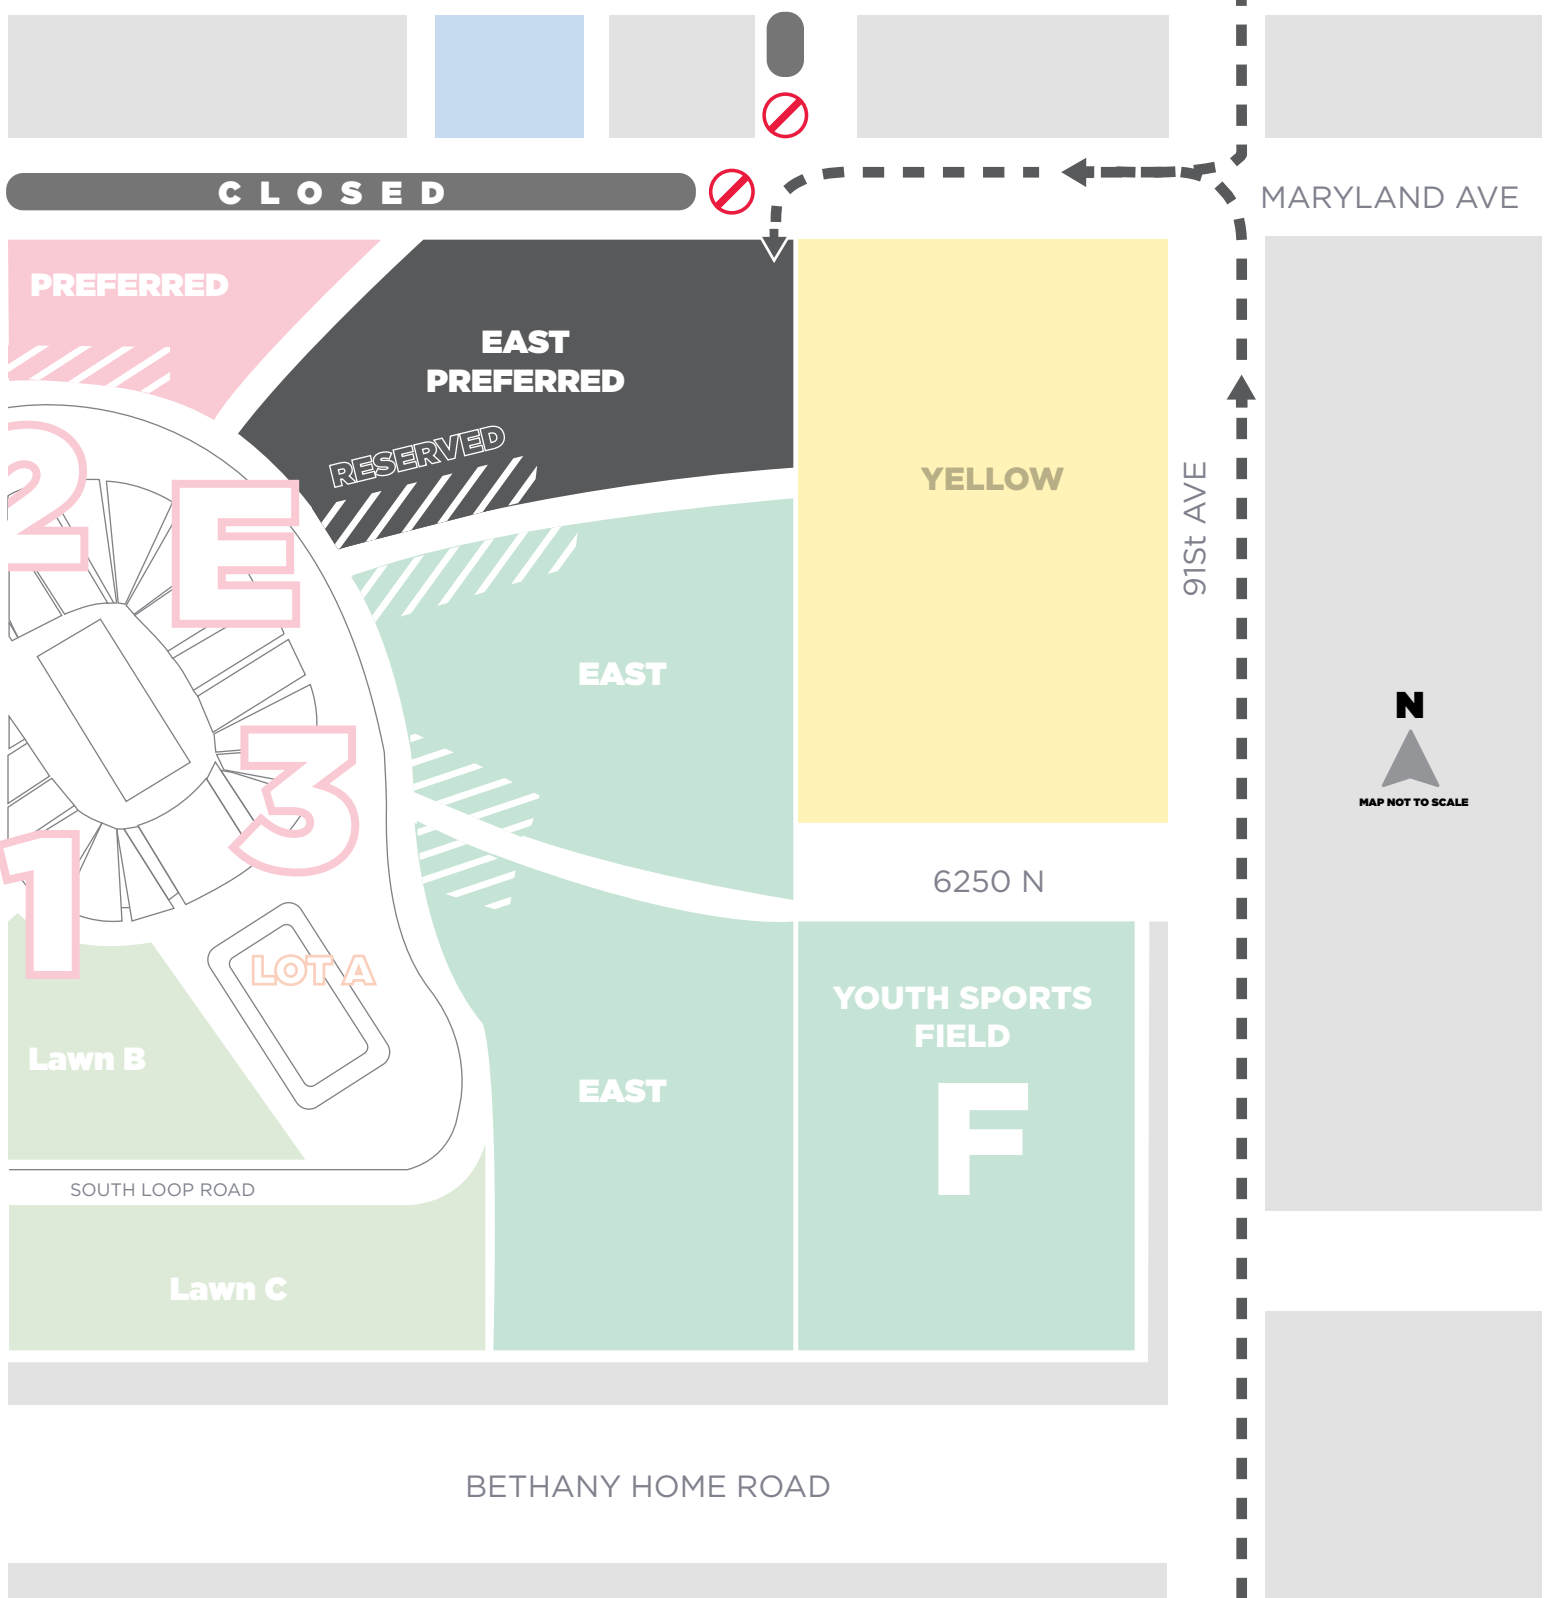

UNIVERSITY OF PHOENIX STADIUM GAME DAY PARKING MAP

EAST PREFERRED CARPARK

PARKING ROUTE

*MUST ENTER VIA 91ST AVE

ADA PARKING / MAP NOT TO SCALE