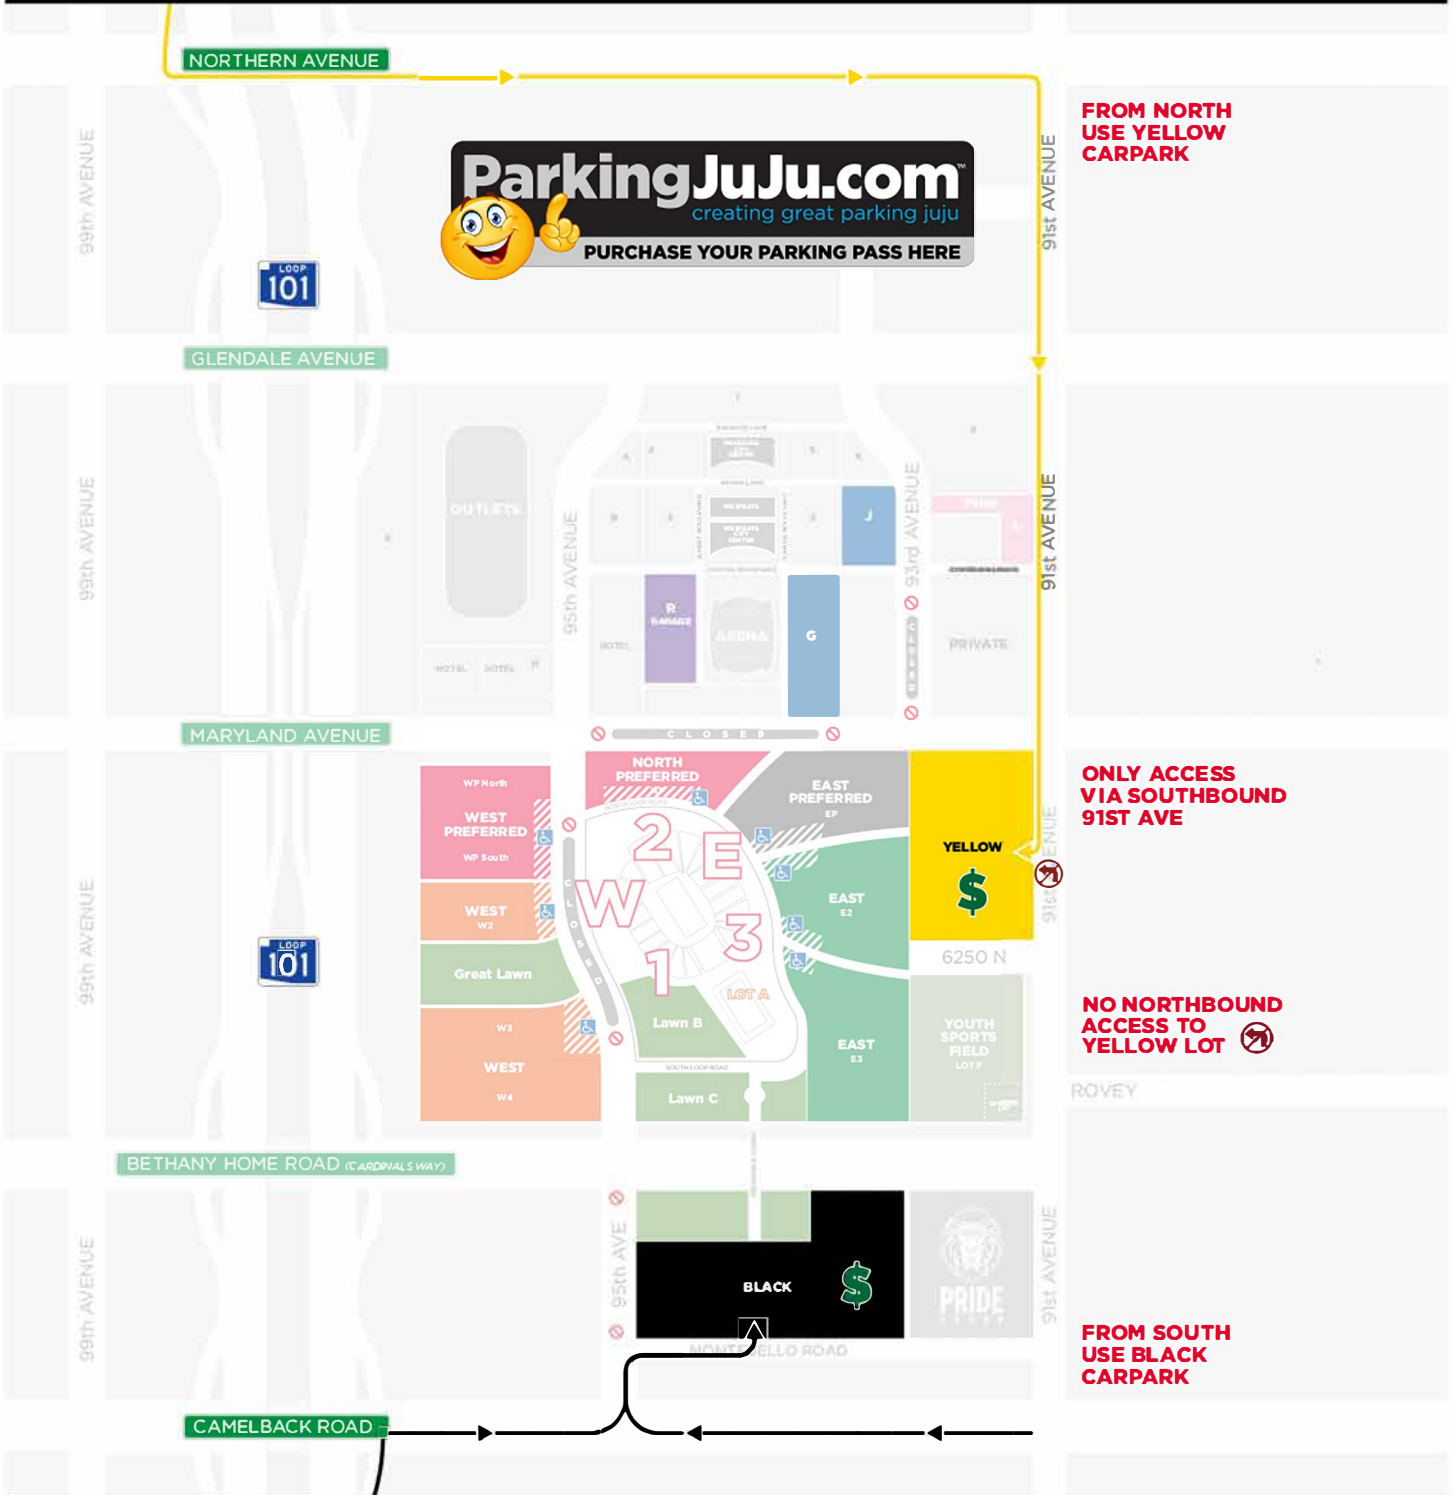

# UNIVERSITY OF PHOENIX STADIUM GAME DAY ON-SITE CASH PARKING MAP

**CASH PARKING**

**PARKING ROUTE MUST ENTER VIA CAMELBACK ROAD**

**PARKING ROUTE MUST ENTER SOUTHBOUND VIA 91st AVE ONLY**  
**NO NORTHBOUND ACCESS TO YELLOW**

**ADA PARKING**

**ADA PARKING**

**PRIDE GROUP**