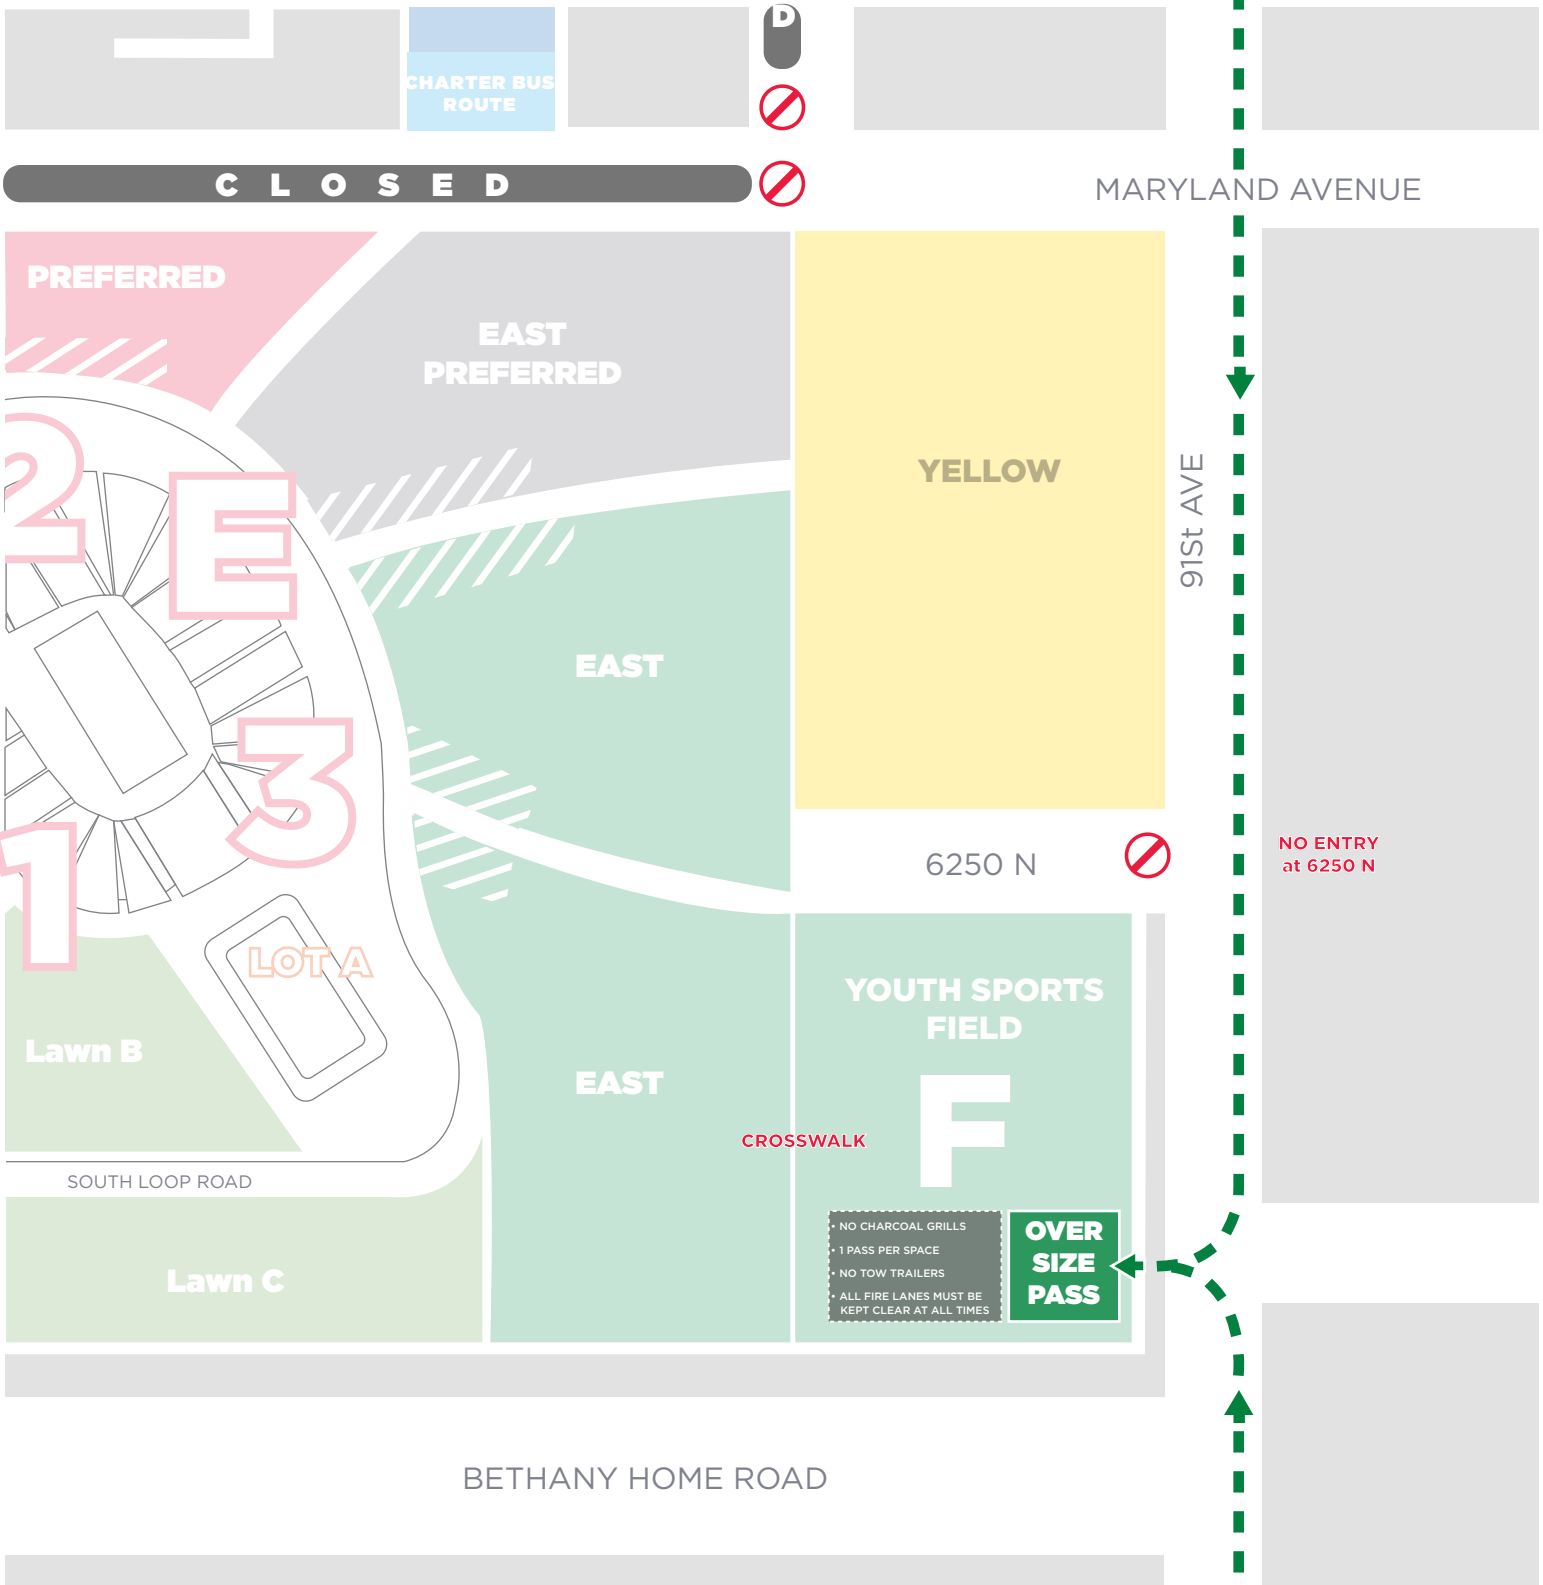

# UNIVERSITY OF PHOENIX STADIUM GAME DAY PARKING MAP

## LOT F OVERSIZED VEHICLES

**PARKING ROUTE**

\*MUST ENTER VIA 91ST AVE

**ADA PARKING / MAP NOT TO SCALE**