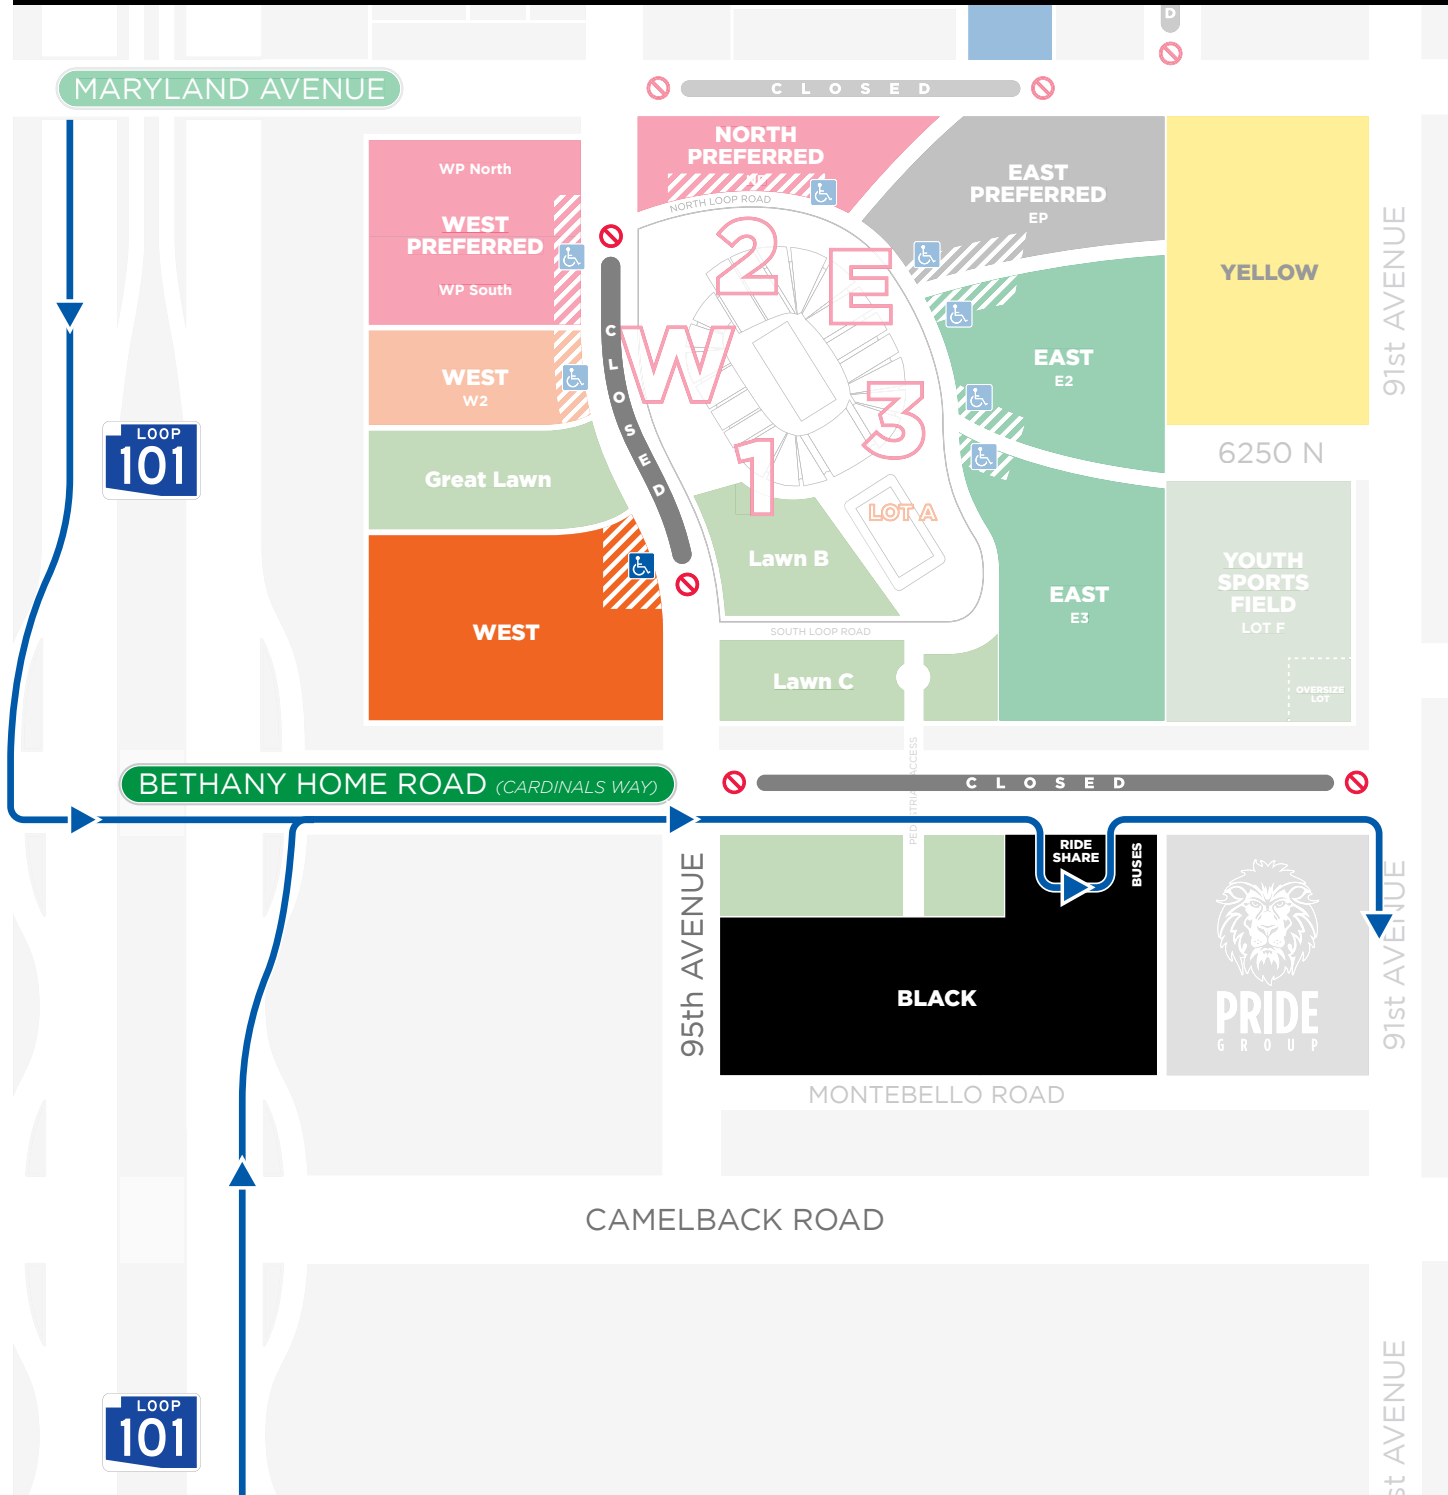

UNIVERSITY OF PHOENIX STADIUM GAME DAY CHARTER BUS MAP

AUTHORIZED CHARTER BUS

CHARTER BUS DRIVERS MUST REMAIN WITH BUS AT ALL TIMES.
TAILGATING IS NOT PERMITTED IN THE CHARTER BUS AREA.

MAP NOT TO SCALE

PRE-GAME ROUTE (UNTIL HALFTIME)

ACCESS VIA LOOP 101 @ BETHANY HM ROAD.
OR 99TH AVENUE.
NO ACCESS VIA 91ST AVENUE.