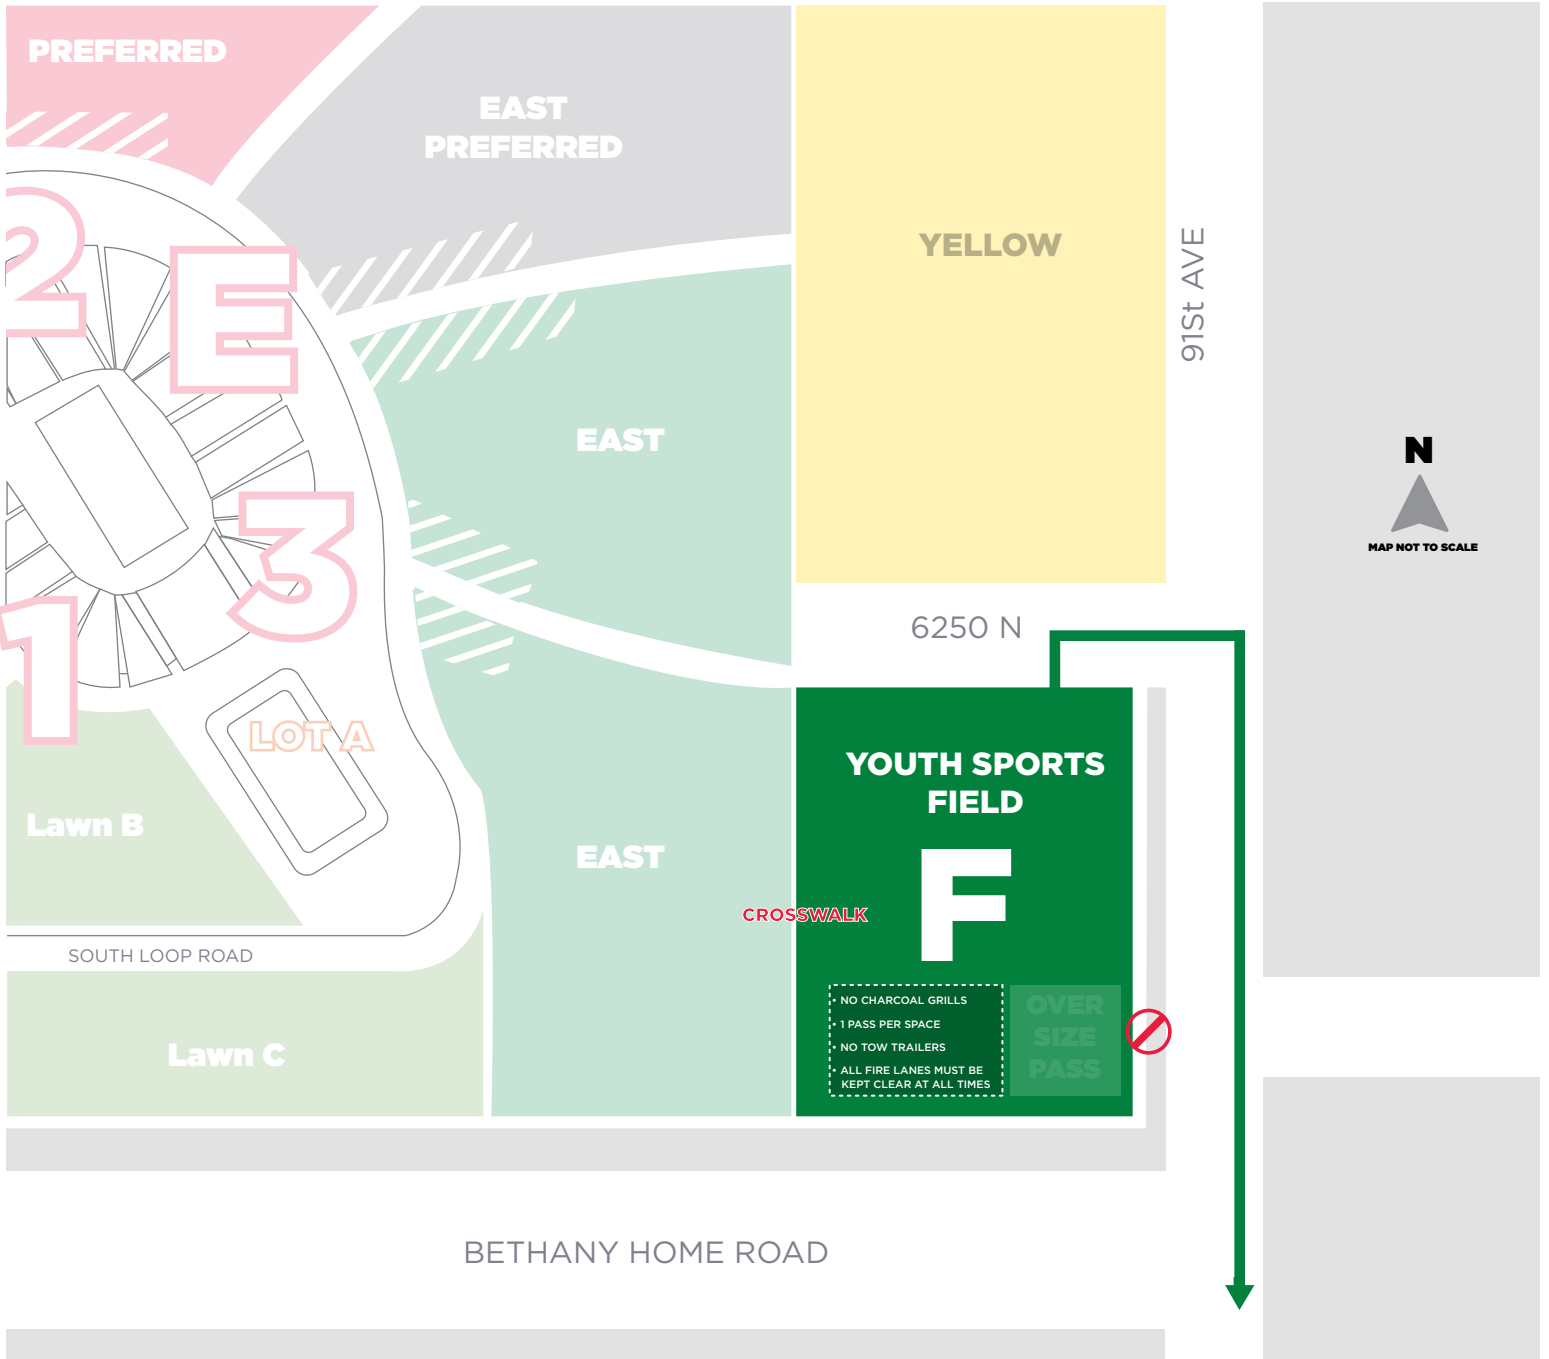

UNIVERSITY OF PHOENIX STADIUM

GAME DAY PARKING MAP

HOTEL

C L O S E D

MARYLAND AVENUE

FIELD CARPARK LOT F

EGRESS ROUTE

ADA PARKING / MAP NOT TO SCALE