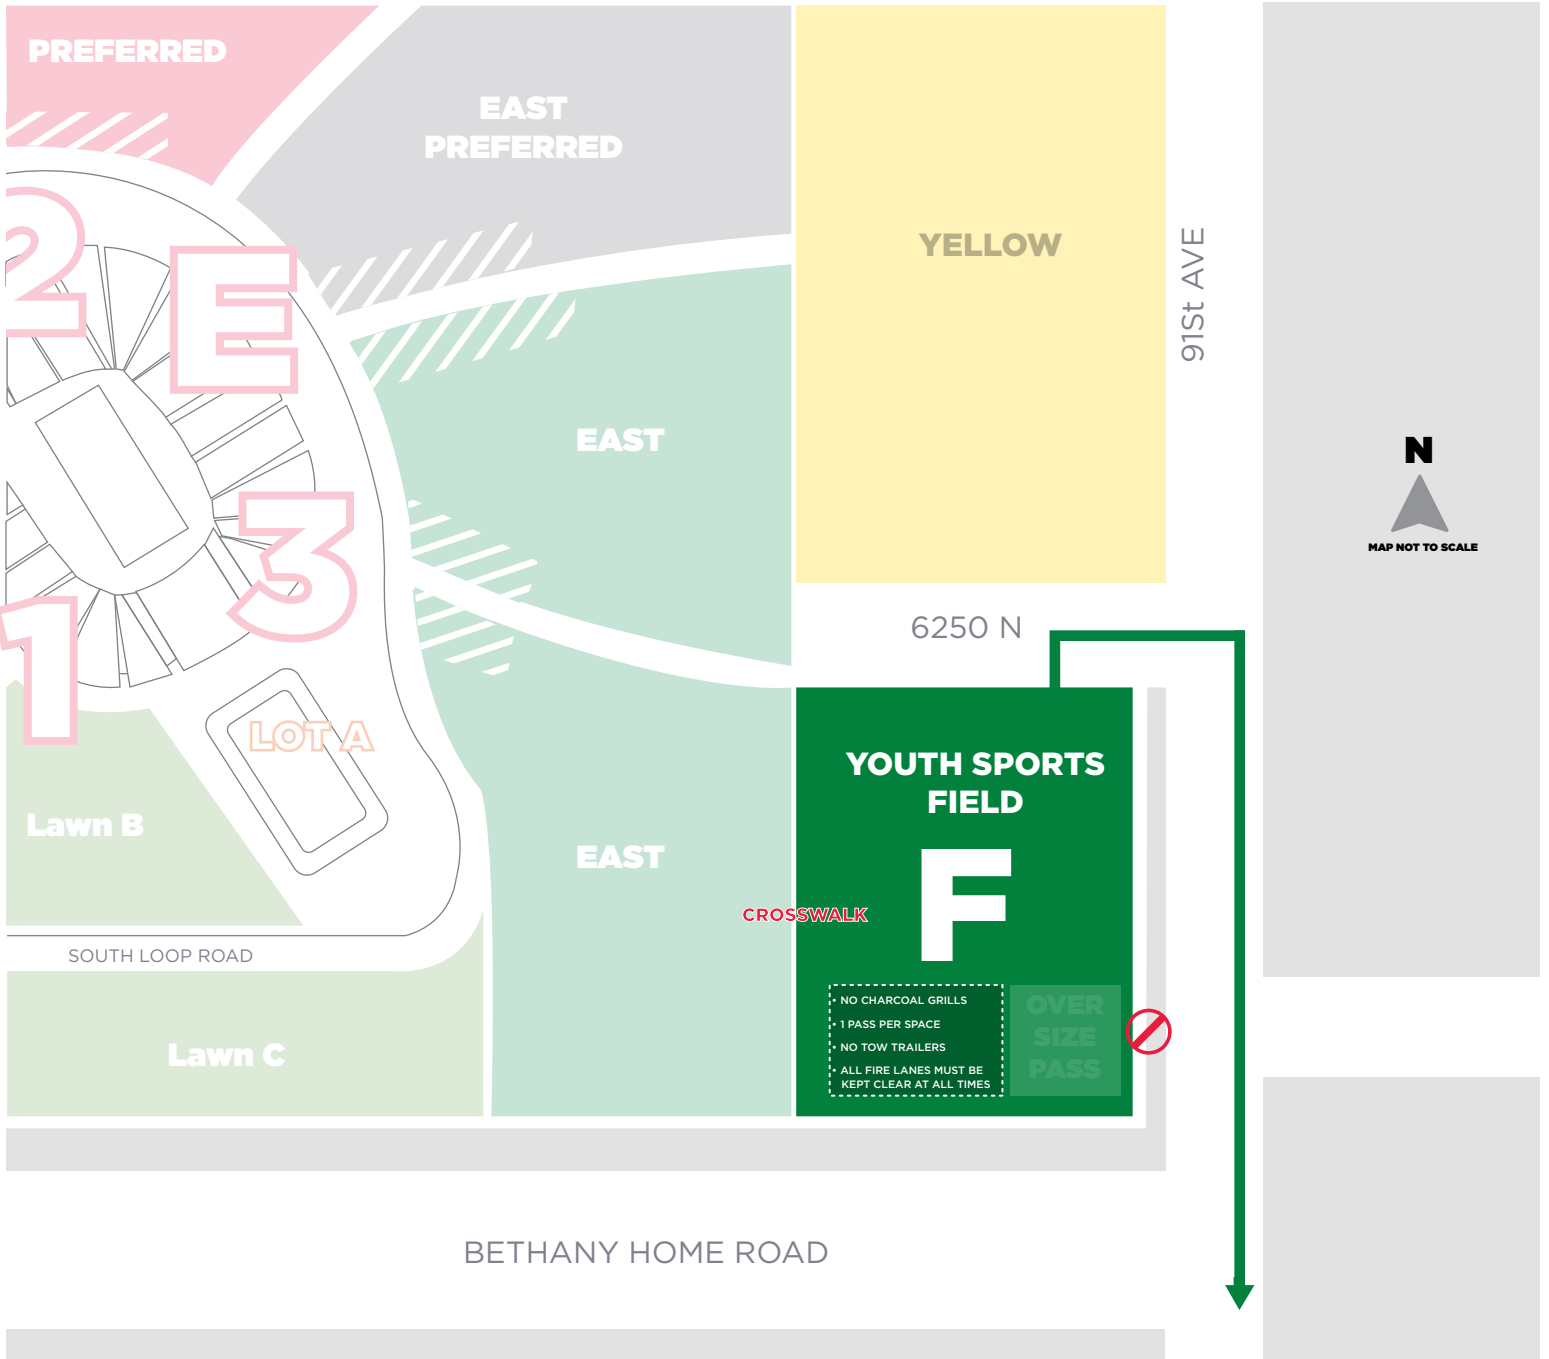

# UNIVERSITY OF PHOENIX STADIUM

## GAME DAY PARKING MAP

HOTEL

C L O S E D

MARYLAND AVENUE

FIELD CARPARK LOT F

EGRESS ROUTE

ADA PARKING / MAP NOT TO SCALE