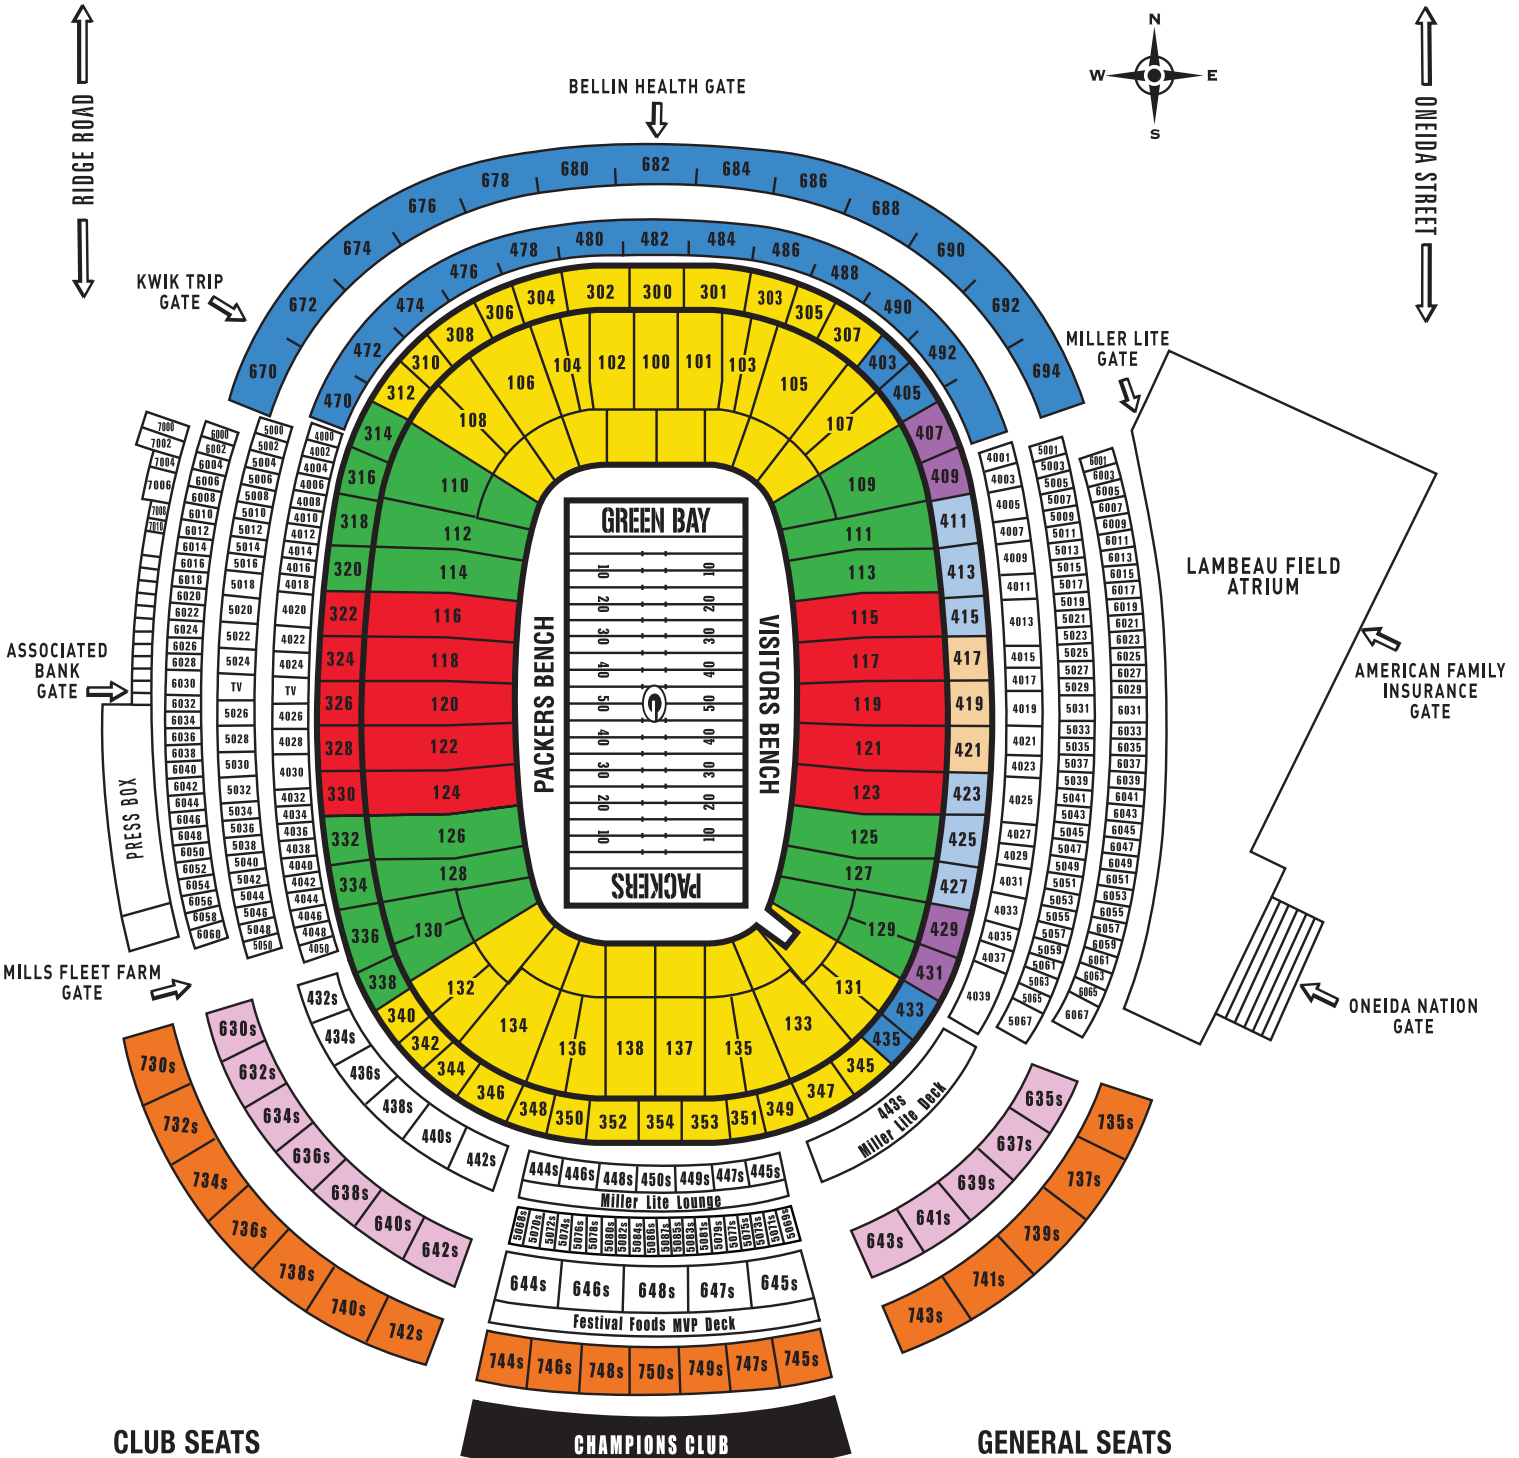

# LAMBEAU FIELD

← LOMBARDI AVENUE →

## CLUB SEATS

(\$ Preseason / \$ Regular Season)

- \$137-\$145 / \$272-\$290
- \$158-\$165 / \$313-\$325
- \$174-\$186 / \$354-\$371
- \$193-\$206 / \$388-\$406
- \$198-\$206 / \$393-\$411

## GENERAL SEATS

(\$ Preseason / \$ Regular Season)

- \$54 / \$109
- \$59 / \$119
- \$62 / \$122
- \$66 / \$126
- \$71 / \$136

## CHAMPIONS CLUB

↑ SHOPKO GATE