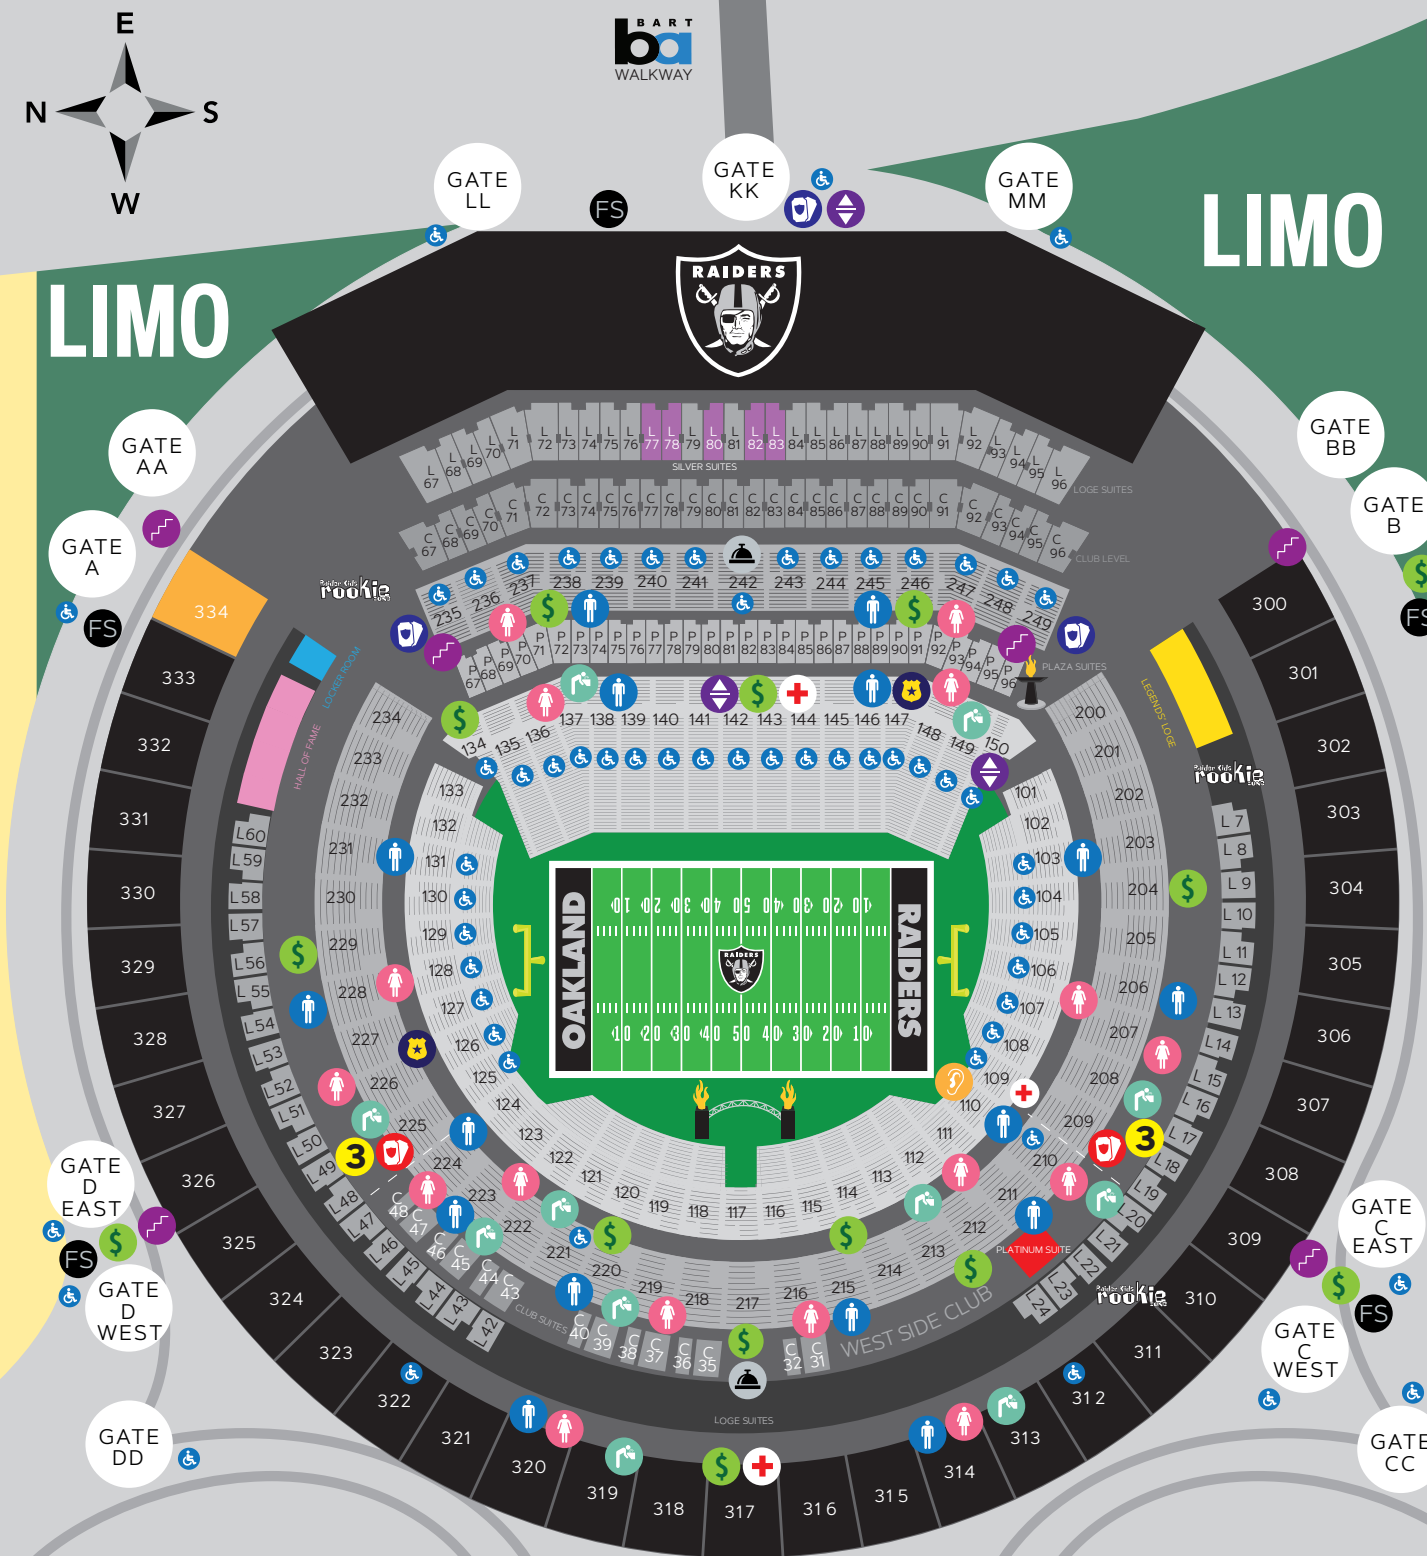

KEY

- | | | | | | |
|--|-------------------------------|--|-------------------------------|--|----------------------------|
| | Women's Restrooms | | Elevator | | First & Goal Seating |
| | Men's Restrooms | | ATM | | Locker Room Suite |
| | Water Fountain | | First Aid | | Hall of Fame Suite |
| | Security Office | | Fan Services | | Legends' Loge |
| | East Side Club/Suite Entrance | | West Side Club/Suite Entrance | | Platinum Suite |
| | Ramp to 3rd Deck | | Raiders Kids Rookie Zones | | Silver Suite |
| | Concierge Desk | | ADA Seating & Services | | Assisted Listening Devices |
| | Stairs/Ramps | | Bag Check | | |

RV & BUS

LIMO

B LOT

SUITE B

CLUB B

RESERVED B

WELCOME TO
RAIDER
VILLE

RESERVED A

A LOT

CLUB A

SUITE A

H LOT

F LOT

E LOT

G LOT

D LOT

ORACLE

C LOT

GATE PLAZA
WILL CALL &
TICKET SERVICES